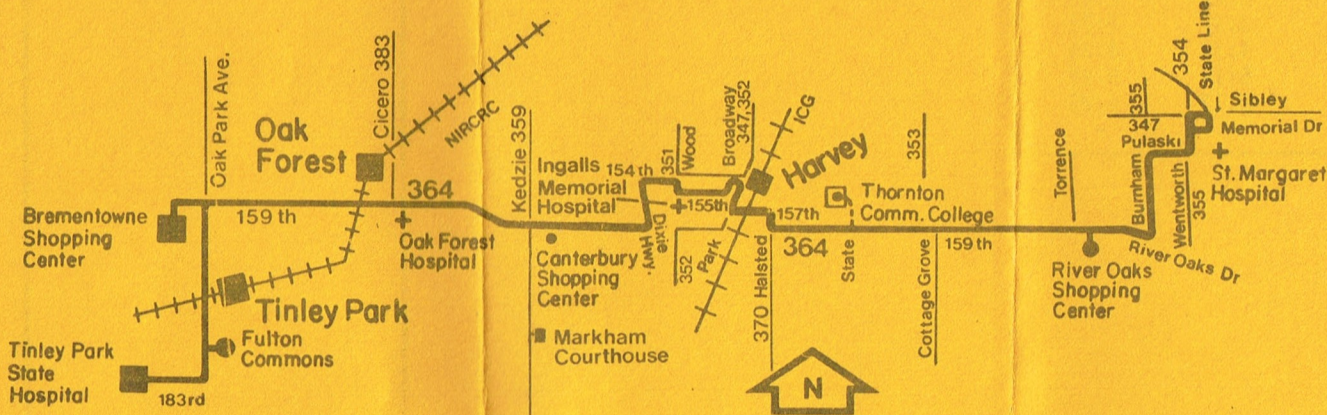

#364	159TH STREET EASTBOUND						WEEKDAY
Tinley Pk Hospital	159 Oak Park	159 Cicero	159 Kedzie	154 Park	159 Cottage Gr	River Oaks Wentwrth	State Line Memorial
-	-	-	-	6:20am	6:33am	6:41am	6:52am
6:10am	6:18am	6:23am	6:30am	6:45	6:58	7:06	7:17
7:10	7:20	7:25	7:33	7:15	7:28	7:36	7:47
-	-	-	-	7:45	7:58	8:06	8:17
-	-	-	-	8:15	8:28	8:36	8:47
8:10	8:20	8:25	8:33	8:45	8:58	9:06	9:17
-	-	-	-	9:15	9:28	9:36	9:47
9:10	9:20	9:25	9:33	9:45	9:58	10:06	10:17
-	-	-	-	10:15	10:28	10:36	10:47
10:10	10:20	10:25	10:33	10:45	10:58	11:06	11:17
-	-	-	-	11:15	11:28	11:36	11:47
11:10	11:20	11:25	11:33	11:45	11:58	12:06pm	12:17pm
-	-	-	-	12:15pm	12:28pm	12:36	12:47
12:10pm	12:20pm	12:25pm	12:33pm	12:45	12:58	1:06	1:17
-	-	-	-	1:15	1:28	1:36	1:47
1:10	1:20	1:25	1:33	1:45	1:58	2:06	2:17
-	-	-	-	2:15	2:28	2:36	2:47
2:10	2:20	2:25	2:33	2:45	2:58	3:06	3:17
-	-	-	-	3:15	3:28	3:36	3:47
3:10	3:20	3:25	3:33	3:45	3:58	4:06	4:17
-	-	-	-	4:15	4:28	4:36	4:47
4:10	4:20	4:25	4:33	4:45	4:58	5:06	5:17
-	-	-	-	5:17	5:30	5:38	5:49
5:10	5:20	5:25	5:33	5:47	6:00	6:08	6:19
-	-	-	-	6:25	6:38	6:46	6:55
6:10	6:20	6:25	6:33	6:45	6:58	7:06	7:15
7:10	7:20	7:25	7:33	7:45	7:55	8:00	8:10
-	-	-	-	9:00	9:10	9:15	9:25

H - To Markham Courthouse

Fulton Commons Service:	
Weekday	9:13am to 2:13pm eastbound 9:51am to 2:51pm westbound
Saturday	9:13am to 3:13pm eastbound 9:44am to 3:44pm westbound

Bremontowne Shopping Center Service:	
Weekday	9:20am to 3:20pm eastbound 9:43am to 3:43pm westbound
Saturday	9:20am to 5:50pm eastbound 9:39am to 5:39pm westbound

Thornton Community College Service:	
Weekday	7:12am to 5:12pm westbound 7:49am to 5:21pm eastbound

At State Line/Memorial during midday, buses operate to/from Routes #347 147th Street and #354 Riverdale-Calumet City.