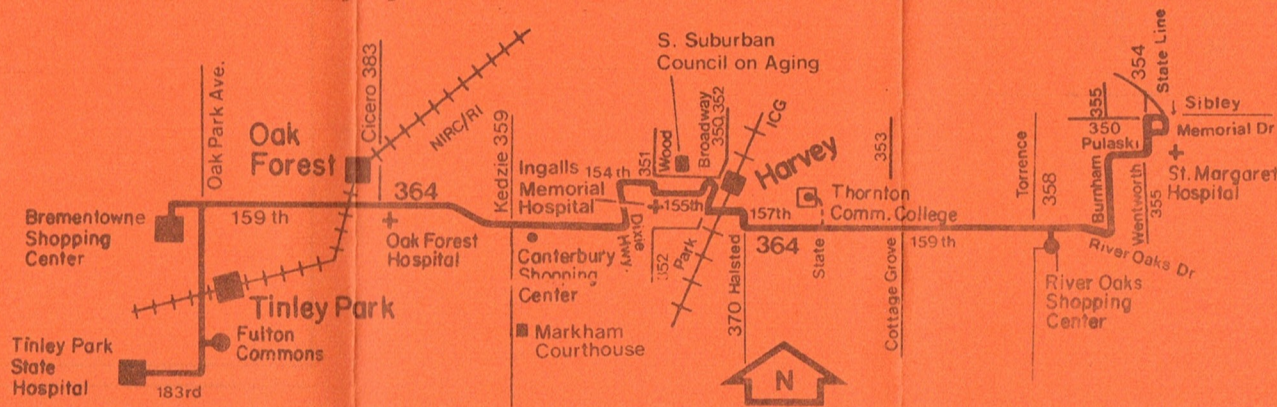

Regional
Transportation
Authority

#364	159TH	WESTBOUND					WEEKDAY
State Line Memorial	River Oaks Center	159 Cottage Gr	154 Park	159 Kedzie	159 Cicero	159 Oak Park	Tinley Pk Hospital
-	-	-	6:20am	6:28am	-	-	-
6:06am	6:18am	6:24am	6:33	6:42	6:49am	6:56am	7:07am
6:30	6:42	6:48	6:57	-	-	-	-
6:55	7:07	7:13	7:25	7:34	7:41	7:48	7:59
7:24	7:36	7:43	7:55	-	-	-	-
7:49	8:01	8:08	8:20	8:29	8:36	8:43	8:54
8:19	8:31	8:38	8:50	8:59 H	-	-	-
8:49	9:01	9:08	9:20	9:29	9:36	9:43	9:54
9:19	9:31	9:38	9:50 C	-	-	-	-
9:49	10:01	10:08	10:20	10:29	10:36	10:43	10:54
10:19	10:31	10:38	10:50 C	-	-	-	-
10:49	11:01	11:08	11:20	11:29	11:36	11:43	11:54
11:19	11:31	11:38	11:50	-	-	-	-
11:49	12:01 pm	12:08 pm	12:20 pm	12:29 pm	12:36 pm	12:43 pm	12:54 pm
12:19 pm	12:31	12:38	12:50	-	-	-	-
12:49	1:01	1:08	1:20	1:29	1:36	1:43	1:54
1:19	1:31	1:38	1:50	-	-	-	-
-	-	-	2:00	2:09	-	-	-
1:49	2:01	2:08	2:20	2:29	2:36	2:43	2:54
2:19	2:31	2:38	2:50	-	-	-	-
2:49	3:01	3:08	3:20	3:29	3:36	3:43	3:54
3:19	3:31	3:38	3:50	-	-	-	-
3:49	4:01	4:08	4:20	4:29	4:36	4:43	4:54
4:19	4:31	4:38	4:50	-	-	-	-
4:49	5:01	5:08	5:20	5:29	5:36	5:43	5:54
5:34	5:46	5:53	6:05	-	-	-	-
6:03	6:15	6:22	6:34	6:42	6:48	6:54	7:03
7:15	7:25	7:31	7:42	-	-	-	-
8:15	8:25	8:31	8:42	-	-	-	-
9:30	9:40	9:46	9:57	-	-	-	-

H - To Markham Courthouse

C - Trip continues to S. Suburban Council on Aging

A - Trip originates at S. Suburban Council on Aging at 1:05 P.M.

At State Line/Memorial during midday, buses operate to/from Routes #350 147th Street and #354 Riverdale-Calumet City.