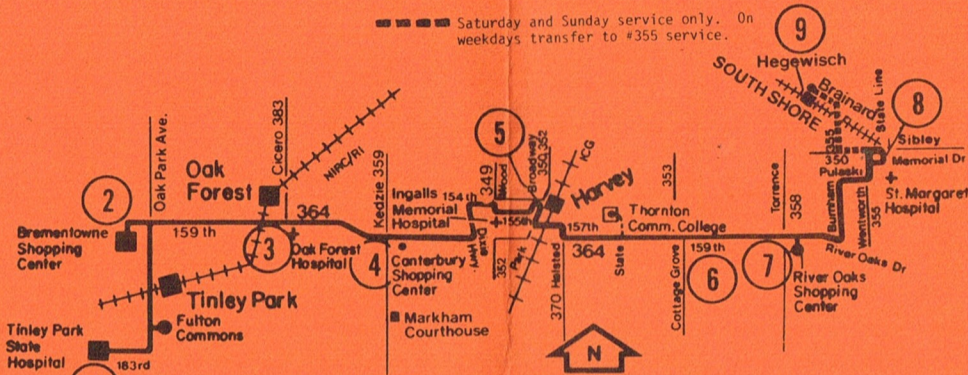

--- Saturday and Sunday service only. On weekdays transfer to #355 service.

At State Line/Memorial during midday, buses operate to/from Routes #350 147th Street.

FULTON COMMONS SERVICE:

Weekday	9:07am to 2:07pm eastbound Leaving Tinley Park 9:15am to 2:15pm westbound Leaving 154/Park
Saturday	9:10am to 3:10pm eastbound Leaving Tinley Park 9:15am to 3:15pm westbound Leaving 154/Park
Sunday	10:10am to 5:07pm eastbound Leaving Tinley Park 10:15am to 5:15pm westbound Leaving 154/Park

BREMENTOWNE SHOPPING CENTER SERVICE:

Weekday	9:17am to 3:17pm eastbound Leaving 159/Oak Park 9:40am to 3:40pm westbound Leaving 159/Oak Park
Saturday	9:20am to 5:58pm eastbound Leaving 159/Oak Park 9:39am to 5:39pm westbound Leaving 159/Oak Park
Sunday	10:20am to 5:17pm eastbound Leaving 159/Oak Park 10:40am to 5:40pm westbound Leaving 159/Oak Park

THORNTON COMMUNITY COLLEGE SERVICE:

Weekday	6:40am to 4:40pm westbound Leaving State Line Memorial 7:15am to 5:17pm eastbound Leaving 154/Park
---------	---

Westbound and eastbound also leave at 10:01 pm.

Saturday and Sunday service operates via #355 between State Line/Memorial and Brandon/Brainard

Sunday service will operate on Memorial Day, 4th of July and Labor Day. No service on New Year's Day, Thanksgiving and Christmas.