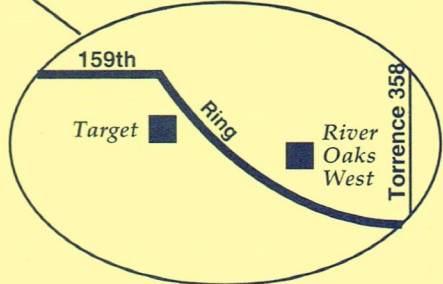

### **EXPANDED SERVICE**

**Serving**

Hammond  
Transit Center

River Oaks  
Shopping Center

South Suburban  
College

Harvey  
Transportation  
Center

Ingalls Hospital  
Oak Forest Hospital

Orland Square

March 25, 2001

Daily Service

**NOTE:** Sunday trips terminate at State Line/Memorial and do not serve the Hammond Transit Center.

Connections can be made at the Harvey Transportation Center to/from Routes 349, 350, 352, 354, 370, 877, 890.

Connections can be made at Hammond Transit Center to and from Hammond Routes 1, 2, 3, 4 & 5 and Tri-City Rte. 12.

**NOTE:** Route does not enter River Oaks West. Board bus on Ring Rd.