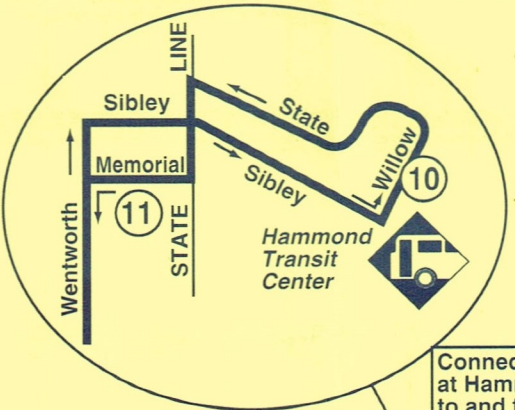

### **EXPANDED SERVICE**

**Serving**

Hammond  
Transit Center

River Oaks  
Shopping Center

South Suburban  
College

Harvey  
Transportation  
Center

Ingalls Hospital  
Oak Forest Hospital

Orland Square

March 25, 2001

Daily Service

**NOTE:** Sunday trips terminate at State Line/Memorial and do not serve the Hammond Transit Center.

Connections can be made at the Harvey Transportation Center to/from Routes 349, 350, 352, 354, 370, 877, 890.

Connections can be made at Hammond Transit Center to and from Hammond Routes 1, 2, 3, 4 & 5 and Tri-City Rte. 12.

**NOTE:** Route does not enter River Oaks West. Board bus on Ring Rd.