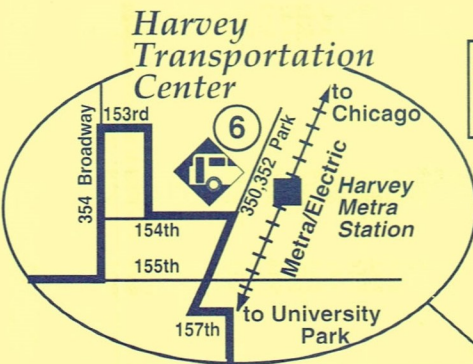

## 159th St.

*Suburban Bus Service*

### **EXPANDED SERVICE**

**Serving**

Hammond  
Transit Center

River Oaks  
Shopping Center

South Suburban  
College

Harvey  
Transportation  
Center

Ingalls Hospital  
Oak Forest Hospital

Orland Square

March 25, 2001

Daily Service

**NOTE:** Sunday trips terminate at State Line/Memorial and do not serve the Hammond Transit Center.

Connections can be made at the Harvey Transportation Center to/from Routes 349, 350, 352, 354, 370, 877, 890.

Connections can be made at Hammond Transit Center to and from Hammond Routes 1, 2, 3, 4 & 5 and Tri-City Rte. 12.

**NOTE:** Route does not enter River Oaks West. Board bus on Ring Rd.