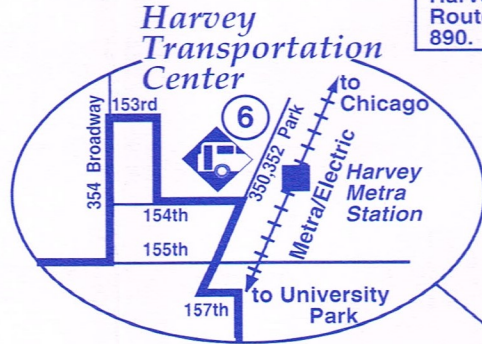

NOTE: Sunday trips terminate at State Line/Memorial and do not serve the Hammond Transit Center.

Connections can be made at the Harvey Transportation Center to/from Routes 349, 350, 352, 354, 370, 877, 890.

Connections can be made at Hammond Transit Center to and from Hammond Routes 1, 2, 3, 4 & 5 and Tri-City Rte. 12.