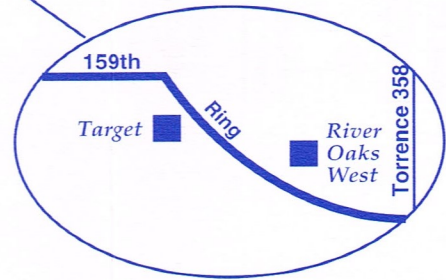

NOTE: Route does not enter River Oaks West. Board bus on Ring Rd.