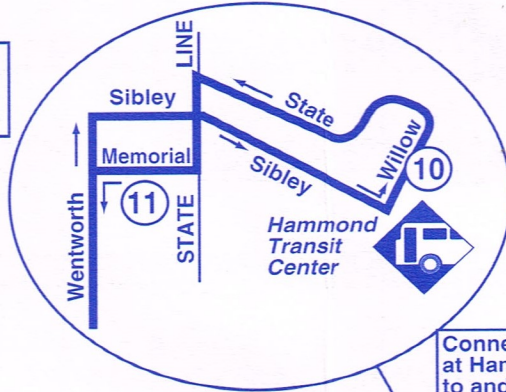

NOTE: Sunday trips terminate at State Line/Memorial and do not serve the Hammond Transit Center.

Connections can be made at the Harvey Transportation Center to/from Routes 349, 350, 352, 354, 370, 877, 890.

Connections can be made at Hammond Transit Center to and from Hammond Routes 1, 2, 3, 4 & 5 and Tri-City Rte. 12.