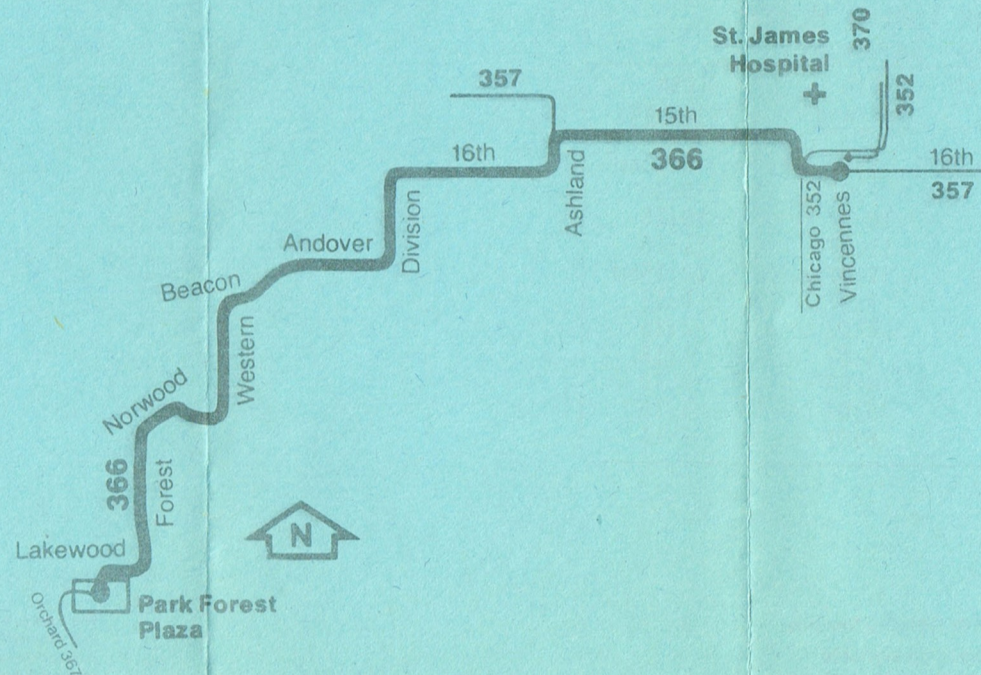

In Chicago;
836-7000
In the suburbs
toll-free;
800-972-7000

366

Revised Service
MARCH 1, 1982

366
**Park Forest-
Chicago
Heights**

Edition 1R

The schedules, fares and other arrangements shown in this timetable are subject to change. The Regional Transportation Authority does not assume responsibility for errors in timetables, nor for inconvenience or damage resulting from delayed trains or buses or failure to make connections.

#366 PARK FOREST PLAZA EASTBOUND WEEKDAY

Park Forest Plaza	16th Ashland	16th Vincennes
6:30am	6:37am	6:45am
7:00	7:07	7:15
7:30	7:37	7:45
8:00	8:07	8:15
8:30	8:37	8:45
9:00	9:07	9:15
9:30	9:37	9:45
10:30	10:37	10:45
11:30	11:37	11:45
12:30pm	12:37pm	12:45pm
1:30	1:37	1:45
2:30	2:37	2:45
3:30	3:37	3:45
4:00	4:07	4:15
4:30	4:37	4:45
5:30	5:37	5:45
6:00	6:07	6:15
7:00	7:07	7:15