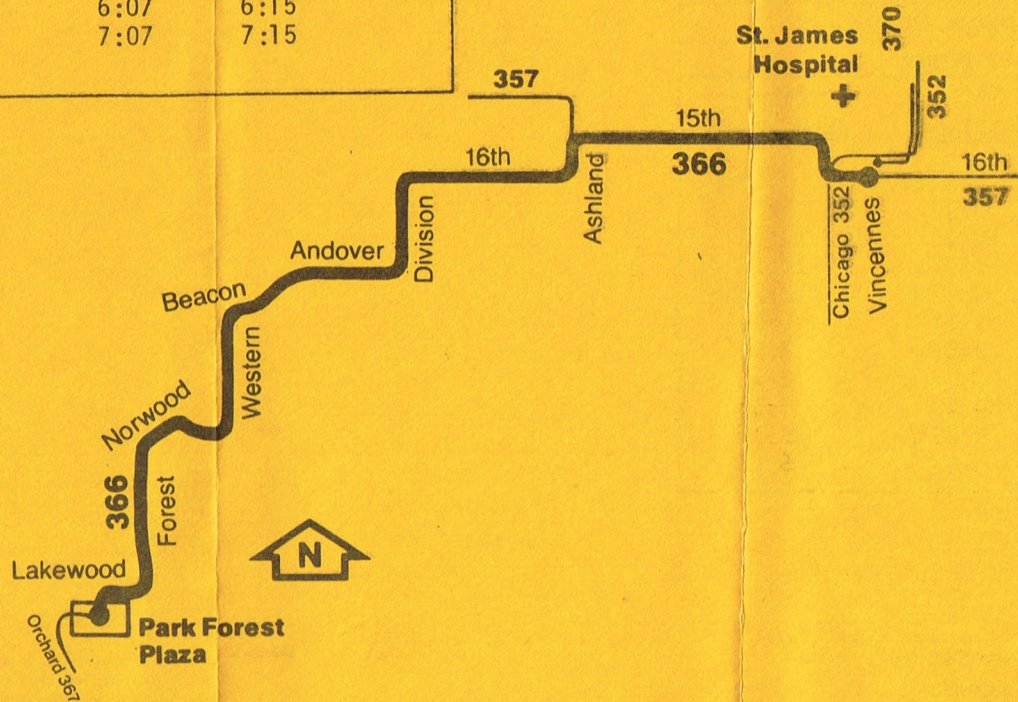

#366 PARK FOREST-CHICAGO HEIGHTS

WESTBOUND WEEKDAY

16 Vincennes	16 Ashland	Park Forest Plaza
6:15am	6:22am	6:30am
6:45	6:52	7:00
7:15	7:22	7:30
7:45	7:52	8:00
8:15	8:22	8:30
8:45	8:52	9:00
9:15	9:22	9:30
9:45	9:52	10:00
10:45	10:52	11:00
11:45	11:52	12:00pm
12:45pm	12:52pm	1:00
1:45	1:52	2:00
2:45	2:52	3:00
3:15	3:22	3:30
3:45	3:52	4:00
4:15	4:22	4:30
4:45	4:52	5:00
5:15	5:22	5:30
5:45	5:52	6:00
6:45	6:52	7:00

#366 PARK FOREST-CHICAGO HEIGHTS

EASTBOUND WEEKDAY

Park Forest Plaza	16 Ashland	16 Vincennes
6:30am	6:37am	6:45am
7:00	7:07	7:15
7:30	7:37	7:45
8:00	8:07	8:15
8:30	8:37	8:45
9:00	9:07	9:15
9:30	9:37	9:45
10:30	10:37	10:45
11:30	11:37	11:45
12:00pm	12:07pm	12:15pm
1:00	1:07	1:15
2:00	2:07	2:15
3:00	3:07	3:15
3:30	3:37	3:45
4:00	4:07	4:15
4:30	4:37	4:45
5:30	5:37	5:45
6:00	6:07	6:15
7:00	7:07	7:15