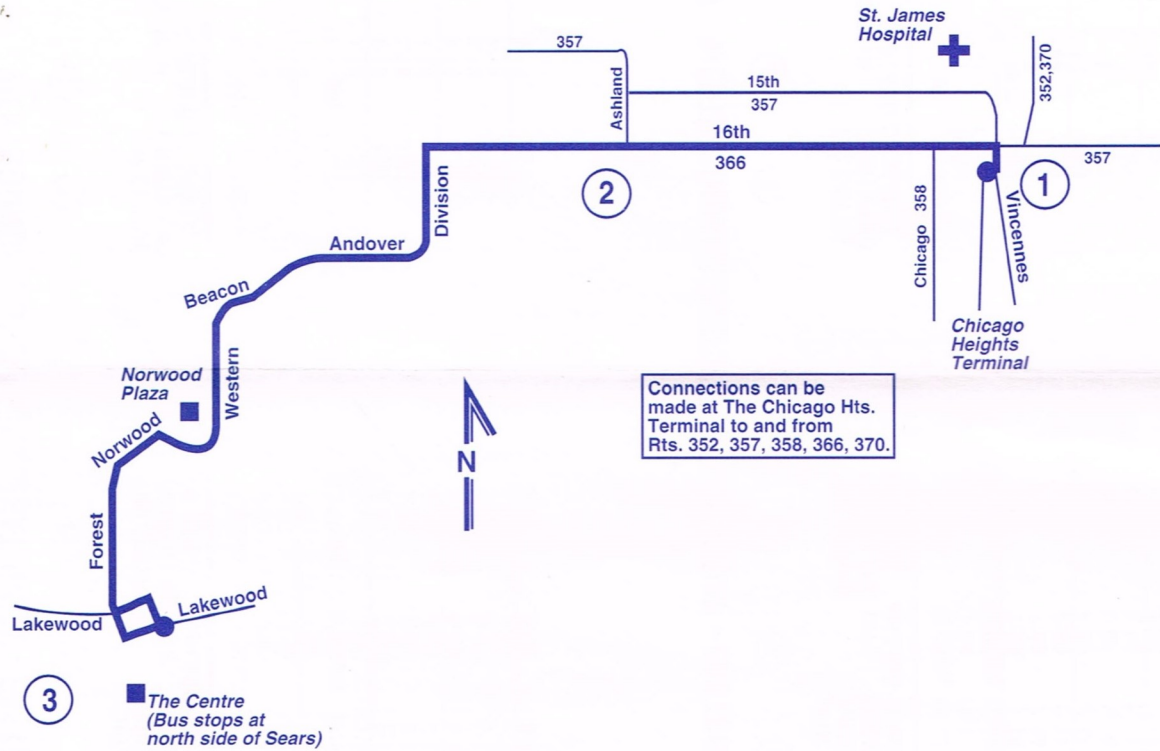

Connections can be made at The Chicago Hts. Terminal to and from Rts. 352, 357, 358, 366, 370.

3

■ The Centre
(Bus stops at north side of Sears)