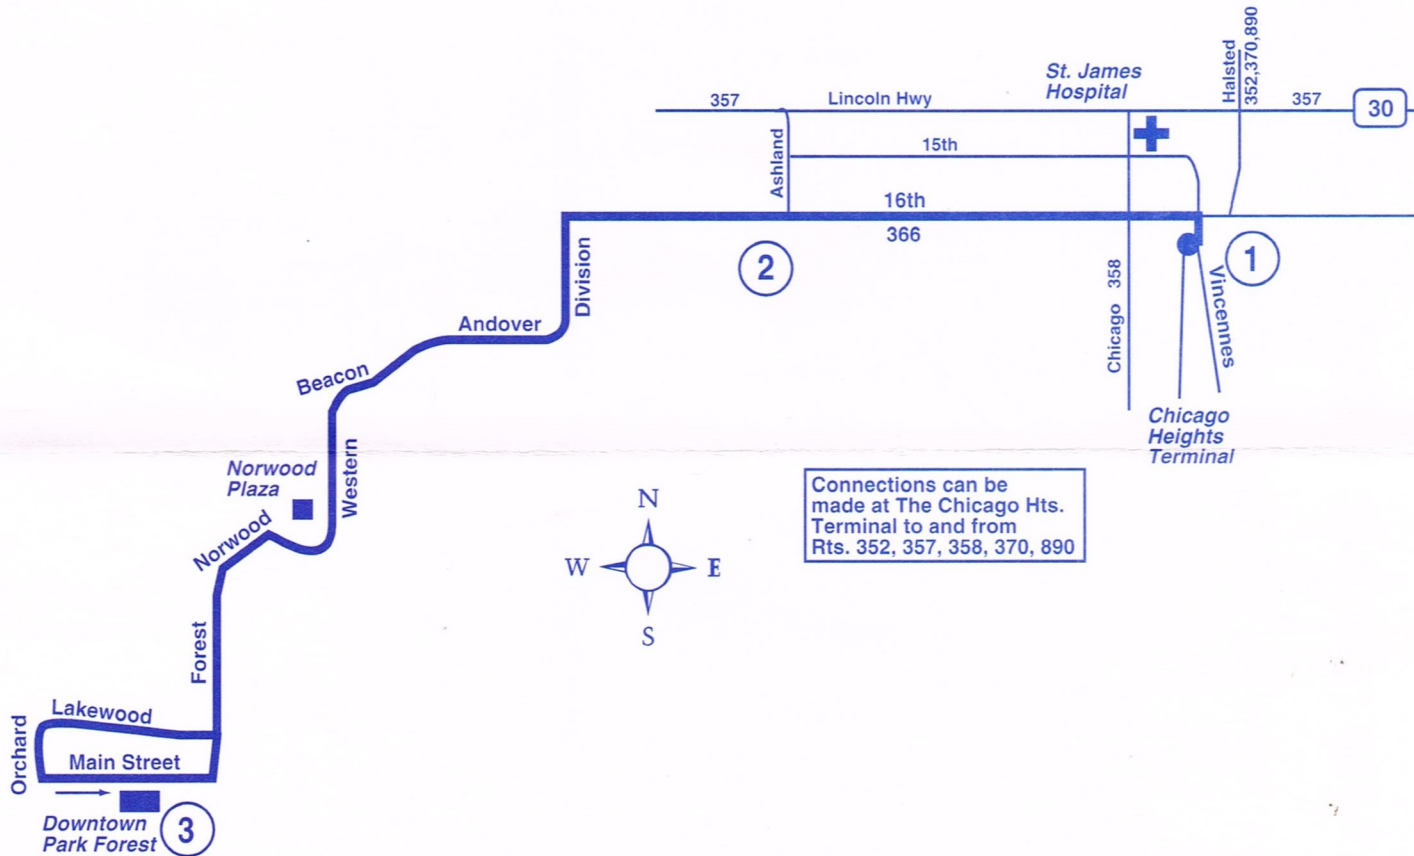

Connections can be made at The Chicago Hts. Terminal to and from Rts. 352, 357, 358, 370, 890