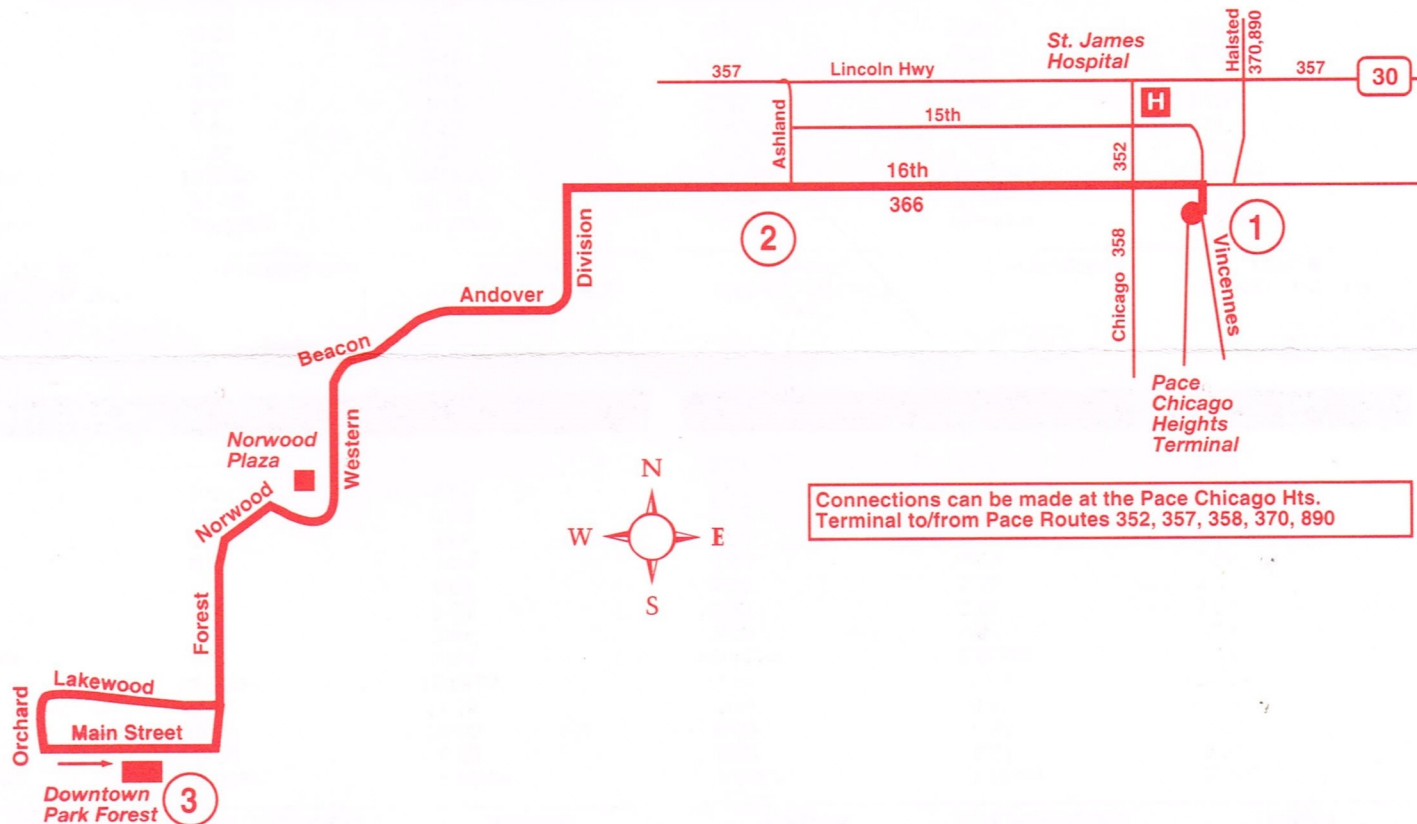

Route 366

Effective Date
March 22, 2009

Connections can be made at the Pace Chicago Hts. Terminal to/from Pace Routes 352, 357, 358, 370, 890