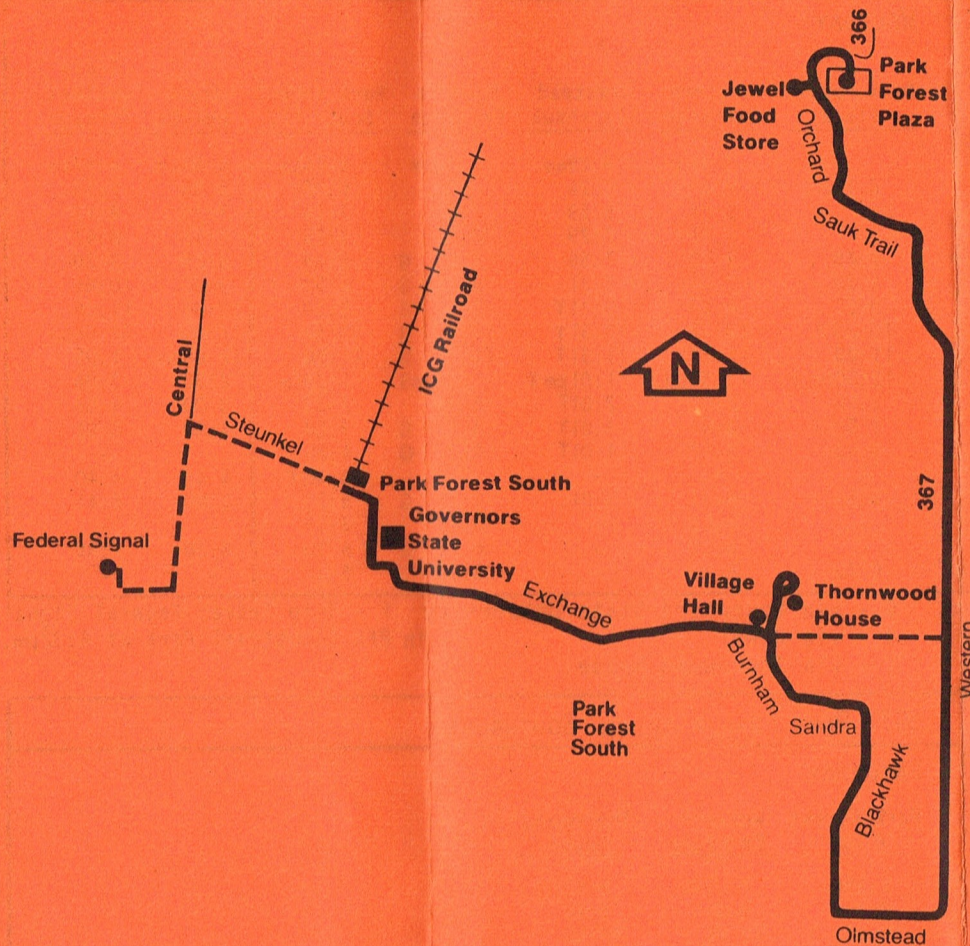

367

Revised Service

September 13, 1982

367

Park Forest South

Serving:
Governors State
University

Park Forest Plaza
Federal Signal

RTA Travel Information is
a 24 hour facility.
For better service, call during
the off-peak hours.

In Chicago;
836-7000
In the suburbs
toll-free;
800-972-7000

RTA Travel Information Center
is closed on major holidays.
Please call a day or two ahead
for holiday travel information.

Operated by
South Suburban SafeWay Lines

G - via Governors State University P - Trip serves Federal Signal in PFS Industrial Park.
 J - via Jewel
 T - via Thornwood House

G - via Governors State University F - Trip leaves Federal Signal in PFS Industrial Park at 4:32pm.
 J - via Jewel
 T - via Thornwood House

367 PARK FOREST SOUTH NORTHBOUND				367 PARK FOREST SOUTH SOUTHBOUND		
SATURDAY				SATURDAY		
Thornwood House	Olmstead Blackhawk	Western Exchange	Park Forest Plaza	Park Forest Plaza	Western Exchange	Thornwood House
7:45am	7:49am	7:53am	8:00am	8:30am	8:36am	8:40am
8:40	8:44	8:48	8:55	9:30	9:36	9:40
9:40	9:44	9:48 J	9:55	10:30 J	10:36	10:40
10:40	10:44	10:48	10:55	11:30	11:36	11:40
11:40	11:44	11:48 J	11:55	12:30pm J	12:36pm	12:40pm
12:40pm	12:44pm	12:48pm	12:55pm	1:30	1:36	1:40
1:40	1:44	1:48 J	1:55	2:30 J	2:36	2:40
2:40	2:44	2:48	2:55	3:30	3:36	3:40
3:40	3:44	3:48 J	3:55	4:30 J	4:36	4:40
4:40	4:44	4:48	4:55	5:30	5:36	5:40
5:40	5:44	5:48	5:55	6:30	6:36	6:40
6:40	6:44	6:48				