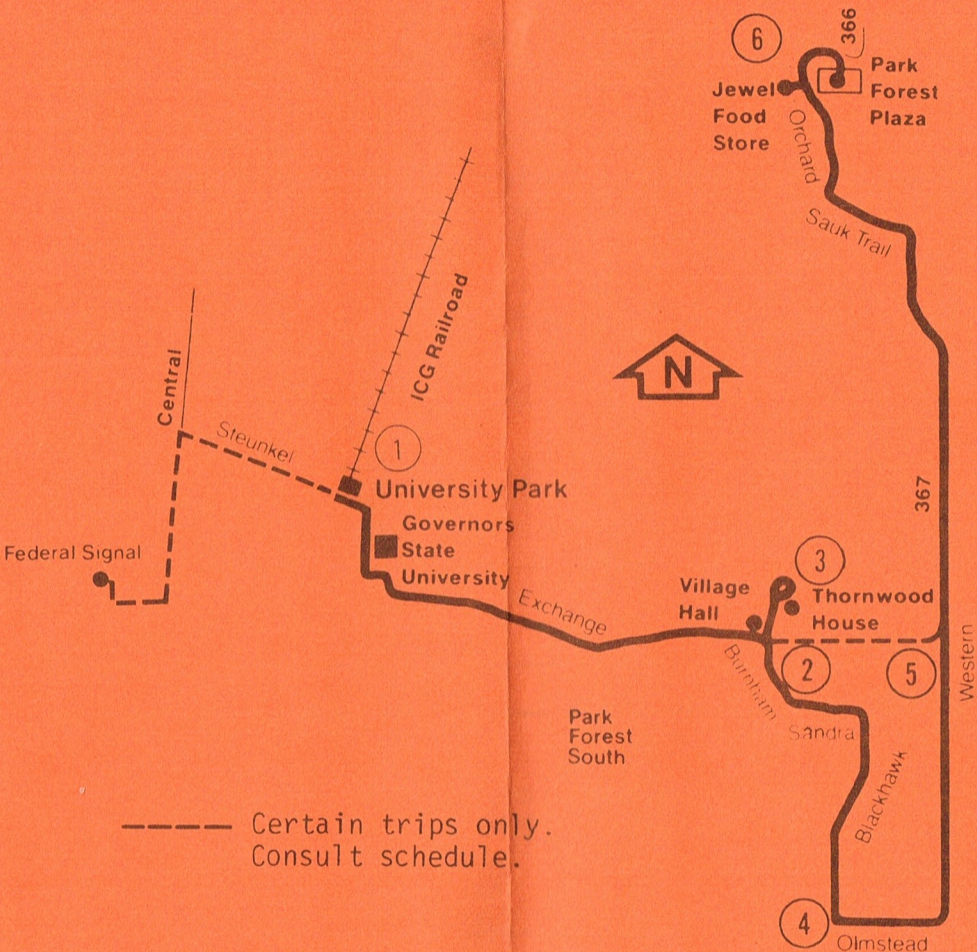

----- Certain trips only.  
Consult schedule.

Operated by RTA/  
Transit Management  
of Harvey (Safeway)

For lost and found  
information call  
**331-0051**

Bus will stop upon signal to driver at any intersection along the route where it is safe to do so.

SATURDAY

NORTHBOUND

	③	④	⑤	⑥
THORNWOOD HOUSE	OLMSTEAD BLACKHAWK	WESTERN EXCHANGE	PARK FOREST PLAZA	
7:45am	7:49am	7:53am	8:00am	
8:40	8:44	8:48	8:55	
9:40	9:44	9:48 J	9:55	
10:40	10:44	10:48	10:55	
11:40	11:44	11:48 J	11:55	
12:40pm	12:44pm	12:48pm	12:55pm	
1:40	1:44	1:48 J	1:55	
2:40	2:44	2:48	2:55	
3:40	3:44	3:48 J	3:55	
4:40	4:44	4:48	4:55	
5:40	5:44	5:48	5:55	
6:40	6:44	6:48	-	

SATURDAY

SOUTHBOUND

	⑥	⑤	③	④
PARK FOREST PLAZA	WESTERN EXCHANGE	THORNWOOD HOUSE	OLMSTEAD BLACKHAWK	
8:30am	8:36am	8:40am	8:44am	
9:30	9:36	9:40	9:44	
10:30 J	10:36	10:40	10:44	
11:30	11:36	11:40	11:44	
12:30pmJ	12:36pm	12:40pm	12:44pm	
1:30	1:36	1:40	1:44	
2:30 J	2:36	2:40	2:44	
3:30	3:36	3:40	3:44	
4:30 J	4:36	4:40	4:44	
5:30	5:36	5:40	5:44	
6:30	6:36	6:40	6:44	

G - Via Governors State University

T - Via Thornwood House

J - Via Jewel

P - Trip arrives Federal Signal University Park at 7:48am.

F - Trip leaves Federal Signal University Park at 4:32 pm.

No service Sundays and Holidays.