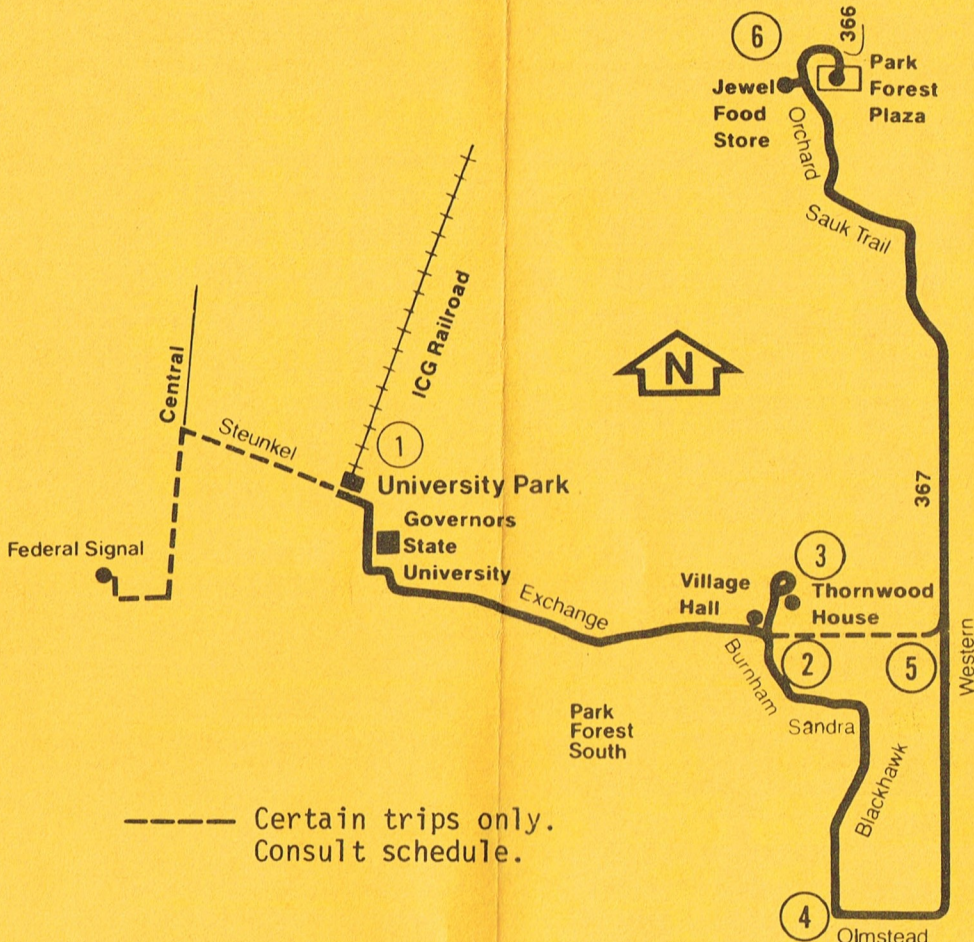

**When accompanied by a fare paying passenger (a maximum of two children for each fare paying passenger).

----- Certain trips only.
Consult schedule.

Operated by RTA/
Transit Management
of Harvey (Safeway)

G - Via Governors State University
 T - Via Thornwood House
 J - Via Jewel

P - Trip arrives Federal Signal University Park at 7:48am.
 F - Trip leaves Federal Signal University Park at 4:32 pm.

No service Sundays and Holidays.

ROUTE 367 UNIVERSITY PARK

WEEKDAY

SOUTHBOUND

	⑥	⑤	④	②	①		
PARK FOREST PLAZA	WESTERN EXCHANGE	OLMSTEAD BLACKHAWK	BURNHAM EXCHANGE	UNIVERSITY PARK ICG	TRAIN LEAVES	TRAIN ARRIVES CHICAGO	
-	5:25am	5:29am	5:33am	5:45am	5:55am	6:57am	
6:15am	6:22	6:26	6:30	6:45	6:55	7:45	
-	6:55	6:59	7:03	7:15	7:25	8:17	
-	7:25	7:29	7:33	7:45	7:51	8:47	
7:45	7:52	7:56	8:00 G	8:15	8:25	9:20	
8:20	8:27	8:31	8:35 G	8:50	9:00	10:06	
9:20 J	9:27	9:31 T	9:35 G	9:50	10:00	11:06	
10:20 J	10:27	10:31 T	10:35 G	10:50	11:00	12:06pm	
11:20 J	11:27	11:31 T	11:35 G	11:50	12:01pm	1:06	
1:00pmJ	1:06pm	1:09pmT	1:13pm G	1:28pm	2:00	3:06	
2:00 J	2:06	2:09 T	2:13	2:28	3:00	4:06	
3:00 J	3:06	3:09 T	3:13 G	3:28	4:00	5:01	
3:50 J	3:57	4:01 T	4:05 G	4:20	-	-	
-	-	-	-	4:40 F	4:40	5:35	
4:50	4:57	5:01	5:05 G	5:20	5:40	6:41	
-	5:40	-	5:42	5:50	-	-	
-	6:10	-	6:12 G	6:20	6:38	7:36	
6:20	6:27	-	6:29	6:37	-	-	

SATURDAY

SOUTHBOUND

	⑥	⑤	③	④
PARK FOREST PLAZA	WESTERN EXCHANGE	THORNWOOD HOUSE	OLMSTEAD BLACKHAWK	
8:30am	8:36am	8:40am	8:44am	
9:30	9:36	9:40	9:44	
10:30 J	10:36	10:40	10:44	
11:30 J	11:36	11:40	11:44	
12:30pmJ	12:36pm	12:40pm	12:44pm	
1:30 J	1:36	1:40	1:44	
2:30 J	2:36	2:40	2:44	
3:30 J	3:36	3:40	3:44	
4:30 J	4:36	4:40	4:44	
5:30	5:36	5:40	5:44	
6:30	6:36	6:40	6:44	