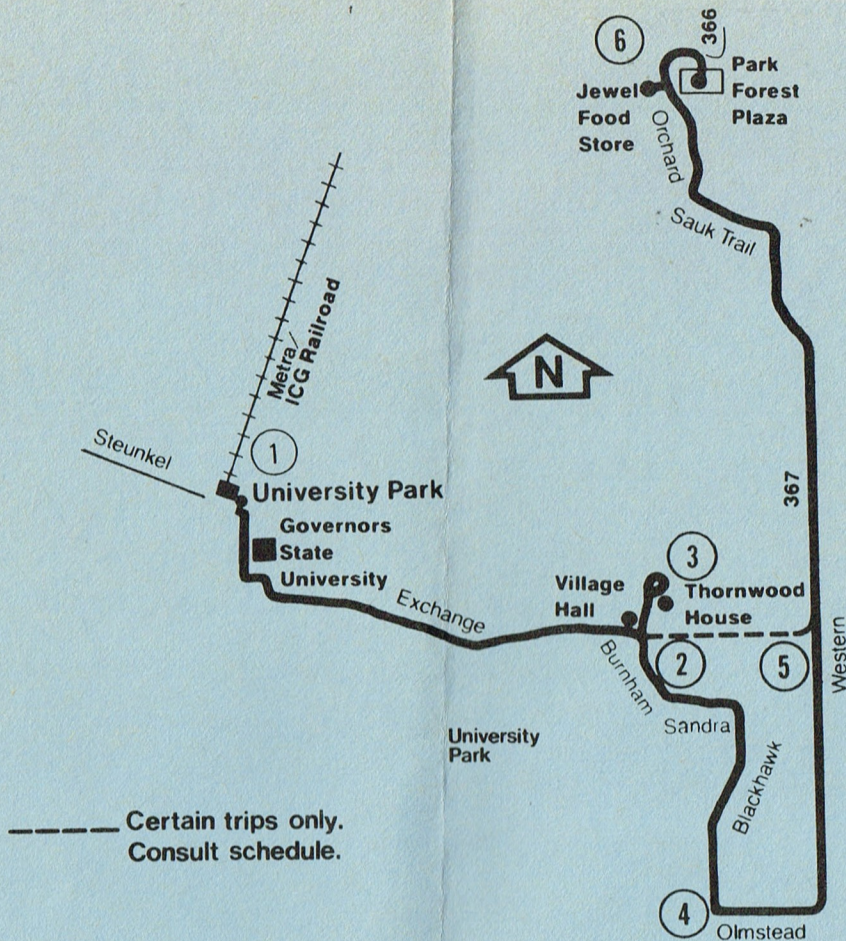

----- Certain trips only.  
Consult schedule.

Operated by Pace/  
South Division

For lost and found  
call 331-0051

Pace  
is interested in hearing your

Comments  
Compliments  
or Complaints  
364-7223

Monday-Friday 8:00am-4:30pm

SATURDAY

NORTHBOUND

		③	④	⑤	⑥
THORNWOOD HOUSE	OLMSTEAD BLACKHAWK	WESTERN EXCHANGE	PARK FOREST PLAZA		
7:45am	7:49am	7:53am	8:00am		
8:40	8:44	8:48	8:55		
9:40	9:44	9:48 J	9:55		
10:40	10:44	10:48 J	10:55		
11:40	11:44	11:48 J	11:55		
12:40pm	12:44pm	12:48pmJ	12:55pm		
1:40	1:44	1:48 J	1:55		
2:40	2:44	2:48 J	2:55		
3:40	3:44	3:48 J	3:55		
4:40	4:44	4:48	4:55		
5:40	5:44	5:48	5:55		
6:40	6:44	6:48	-		

G - Via Governors State University  
 T - Via Thornwood House  
 J - Via Jewel

No service Sundays and Holidays.

WEEKDAY

SOUTHBOUND

		⑥	⑤	④	②	①		
PARK FOREST PLAZA	WESTERN EXCHANGE	OLMSTEAD BLACKHAWK	BURNHAM EXCHANGE	UNIVERSITY PARK ICG	TRAIN LEAVES	TRAIN ARRIVES CHICAGO		
-	5:25am	5:29am	5:33am	5:45am	5:55am	6:57am		
6:15am	6:22	6:26	6:30	6:45	6:55	7:45		
-	6:55	6:59	7:03	7:15	7:25	8:17		
-	7:25	7:29	7:33	7:45	7:51	8:47		
7:45	7:52	7:56	8:00	8:15	8:25	9:20		
8:20	8:27	8:31	8:35	8:50	9:00	10:06		
9:20	9:27	9:31 T	9:35	9:50	10:00	11:06		
10:20 J	10:27	10:31 T	10:35	10:50	11:00	12:06pm		
11:20 J	11:27	11:31 T	11:35	11:50	12:01pm	1:06		
1:00pmJ	1:06pm	1:09pmT	1:13pm	1:28pm	2:00	3:06		
2:00 J	2:06	2:09 T	2:13	2:28	3:00	4:06		
3:00 J	3:06	3:09 T	3:13	3:28	4:00	5:01		
3:50 J	3:57	4:01 T	4:05	4:20	4:40	5:35		
4:50	4:57	5:01	5:05	5:20	5:40	6:41		
-	5:40	-	5:42	5:50	-	-		
-	6:10	-	6:12	6:20	6:38	7:36		
6:20	6:27	-	6:29	6:37	-	-		

SATURDAY

SOUTHBOUND

		⑥	⑤	③	④
PARK FOREST PLAZA	WESTERN EXCHANGE	THORNWOOD HOUSE	OLMSTEAD BLACKHAWK		
8:30am	8:36am	8:40am	8:44am		
9:30	9:36	9:40	9:44		
10:30 J	10:36	10:40	10:44		
11:30 J	11:36	11:40	11:44		
12:30pmJ	12:36pm	12:40pm	12:44pm		
1:30 J	1:36	1:40	1:44		
2:30 J	2:36	2:40	2:44		
3:30 J	3:36	3:40	3:44		
4:30 J	4:36	4:40	4:44		
5:30	5:36	5:40	5:44		
6:30	6:36	6:40	6:44		