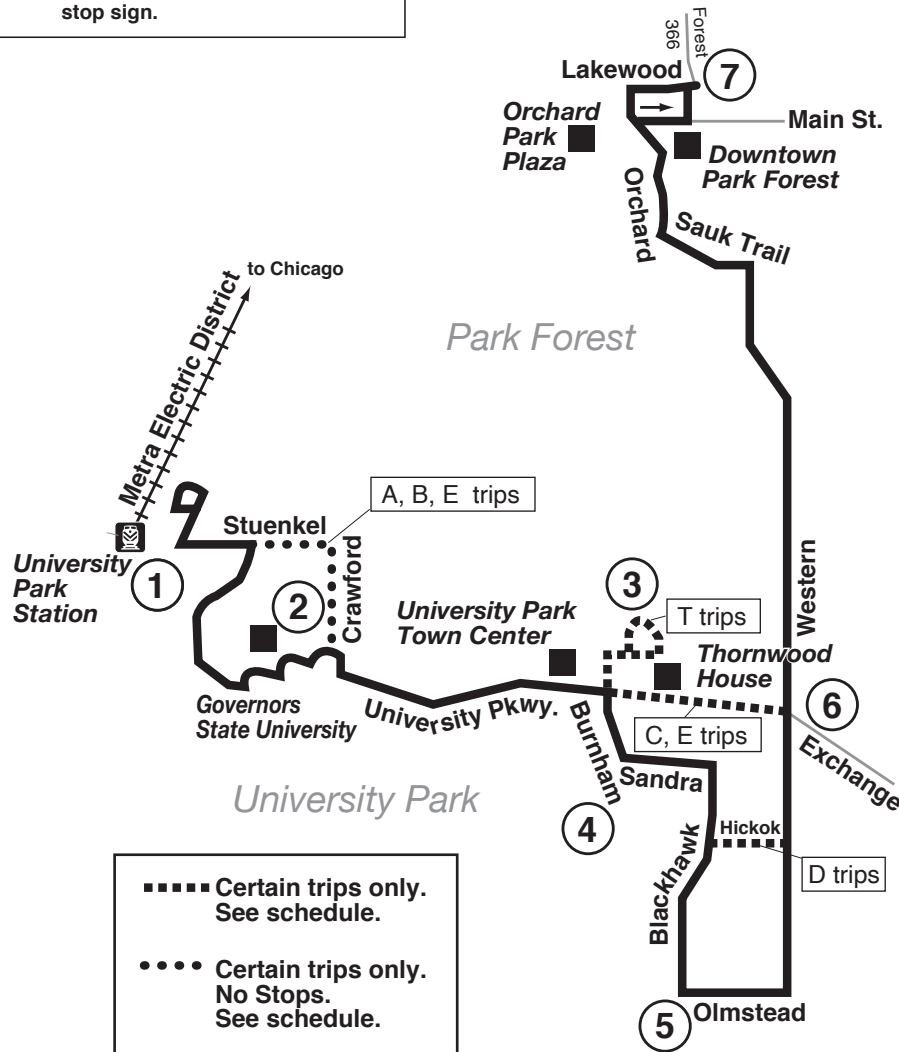

Route 367

Effective Date
June 7, 2021

PS Posted Stops Only

Buses on this route will stop to pick up and drop off passengers only at bus stop signs with the Pace logo and route number. Please wait for the bus at a bus stop sign.

----- Certain trips only.
See schedule.

..... Certain trips only.
No Stops.
See schedule.

REGULAR FARE ROUTE

Use your Ventra® Card
or exact fare in cash.
Driver Has No Change

TRAVEL INFORMATION

For travel information:
RTA Travel Information Center
(312) 836-7000

For other information:
Pace Customer Relations
(847) 364-PACE (7223)

CARRIER INFORMATION

OPERATED BY: Pace South
For lost and found call (708) 331-0051

ADDITIONAL INFORMATION

The schedules, fares and other information in this timetable are subject to change. Pace does not assume responsibility for errors in timetables, nor for inconvenience or damage resulting from delayed trains or buses or failure to make connections.

PS Posted Stops Only

Buses on this route will stop to pick up and drop off passengers only at bus stop signs with the Pace logo and route number. Please wait for the bus at a bus stop sign.