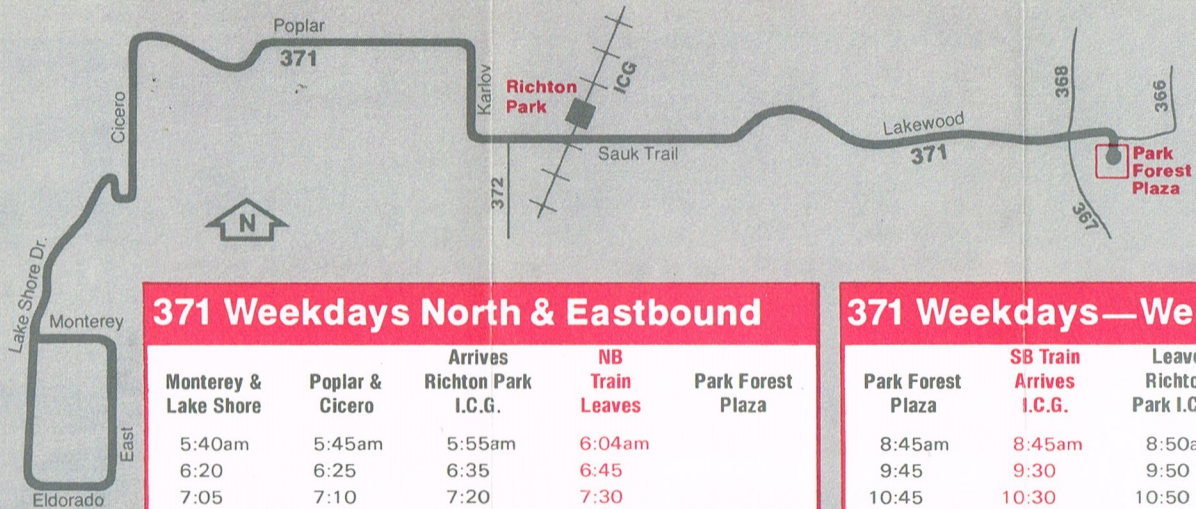

**Children under 7
(when with fare-
paying passenger).** **free**

**New Service
Dec., 1977**

Regional
Transportation
Authority

371 371 371 371

11-21-77

No Sunday or Holiday Service

**Operated by
South Suburban SafeWay Lines**

**For lost and found
information call: 468-0051**

371 Weekdays North & Eastbound

Monterey & Lake Shore	Poplar & Cicero	Arrives Richton Park I.C.G.	NB Train Leaves	Park Forest Plaza
5:40am	5:45am	5:55am	6:04am	
6:20	6:25	6:35	6:45	
7:05	7:10	7:20	7:30	
7:30	7:35	7:45	7:55	7:55am
9:05	9:10	9:15	9:24	9:20
10:05	10:10	10:15	10:24	10:20
11:05	11:10	11:15	11:24	11:20
12:05pm	12:10pm	12:15pm	12:24pm	12:20pm
1:05	1:10	1:15	1:24	1:20
2:05	2:10	2:15	2:24	2:20
3:05	3:10	3:15	3:24	3:20
4:05	4:10	4:15	4:24	4:20
5:10	5:15	5:25	5:44	
6:05 c		6:10		
6:30 c		6:35	6:41	
7:00 c		7:05	7:41	

c—via Cicero and Sauk Trail

371 Weekdays—West & Southbound

Park Forest Plaza	SB Train Arrives I.C.G.	Leave Richton Park I.C.G.	Poplar & Cicero	Monterey & Lake Shore
8:45am	8:45am	8:50am	8:55am	9:05am
9:45	9:30	9:50	9:55	10:05
10:45	10:30	10:50	10:55	11:05
11:45	11:30	11:50	11:55	12:05pm
12:45pm	12:30pm	12:50pm	12:55pm	1:05
1:45	1:30	1:50	1:55	2:05
2:45	2:30	2:50	2:55	3:05
3:45	3:30	3:50	3:55	4:05
4:50	4:35	4:55	5:00	5:10
5:40	5:40	5:50	5:55	6:05
	6:09	6:15	6:20	6:30
	6:34	6:45	6:50	7:00
	7:03	7:12	7:12	7:25

371 Saturdays—West & Southbound

7:50am	7:43am	7:55am	8:00am	8:05am
8:50	8:45	8:55	9:00	9:05
9:50	9:30	9:55	10:00	10:05
10:50	10:30	10:55	11:00	11:05
11:50	11:30	11:55	12:00pm	12:05pm
12:50pm	12:30pm	12:55pm	1:00	1:05
1:50	1:30	1:55	2:00	2:05
2:50	2:30	2:55	3:00	3:05
3:50	3:30	3:55	4:00	4:05
4:50	4:35	4:55	5:00	5:05
5:20	5:07	5:28	5:33	5:38