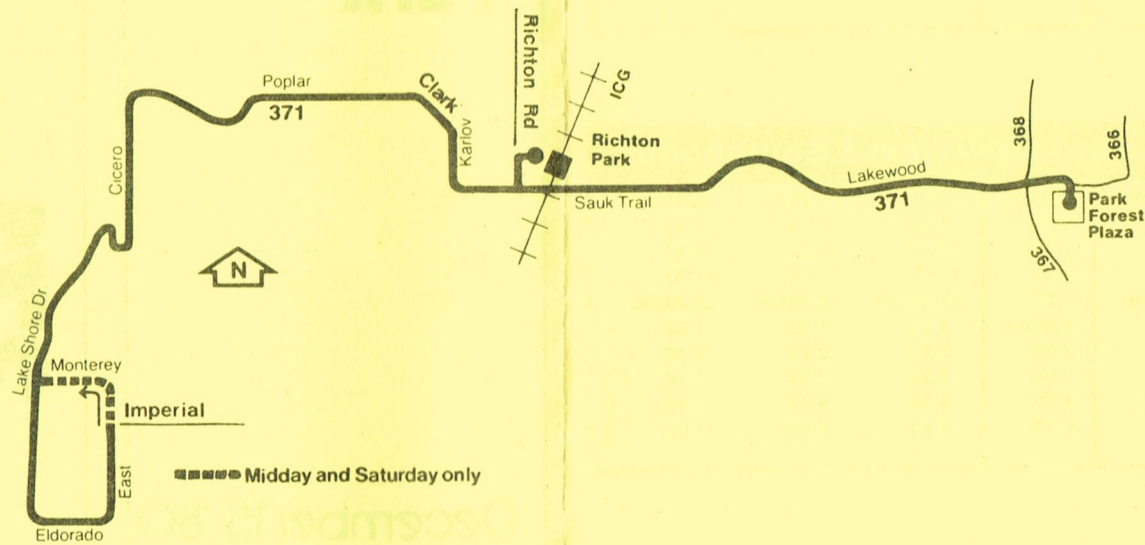

### 371 Weekdays—West & Southbound

Park Forest Plaza	SB Train Arrives	Leave Richton Park I.C.G.	Poplar & Cicero	Imperial & East
8:45am	8:45am	8:50am	8:55am	9:05am
9:45	9:30	9:50	9:55	10:05
10:45	10:30	10:50	10:55	11:05
11:45	11:30	11:50	11:55	<b>12:05pm</b>
<b>12:45pm</b>	<b>12:30pm</b>	<b>12:50pm</b>	<b>12:55pm</b>	<b>1:05</b>
1:45	1:30	1:50	1:55	2:05
2:45	2:30	2:50	2:55	3:05
3:45	3:30	3:50	3:55	4:05
4:50	4:35	4:55	5:00	5:10
5:40	5:40	5:50	5:55	6:05
—	6:09	6:15	6:20	6:30
—	6:34	6:45	6:50	7:00
—	7:03	7:12	7:12	7:25

### 371 Saturdays—West & Southbound

Park Forest Plaza	SB Train Arrives	Leave Richton Park I.C.G.	Poplar & Cicero	Imperial & East
8:15am	7:43am	8:20am	8:25am	8:30am
9:15	8:45	9:20	9:25	9:30
10:15	10:00	10:20	10:25	10:30
11:15	11:00	11:20	11:25	11:30
<b>12:15pm</b>	11:59	<b>12:20pm</b>	<b>12:25pm</b>	<b>12:30pm</b>
1:15	1:00pm	1:20	1:25	1:30
2:15	2:00	2:20	2:25	2:30
3:15	3:00	3:20	3:25	3:30
4:15	4:00	4:20	4:25	4:30
5:15	5:07	5:20	5:25	5:30

# Richton Park

December 15, '80

371 371 371 371

**No Sunday or Holiday Service**

**Operated by  
South Suburban SafeWay Lines**

**For lost and found  
information call: 331-0051**

**RTA Travel Information is  
a 24 hour facility.  
For better service, call during  
the off-peak hours.**