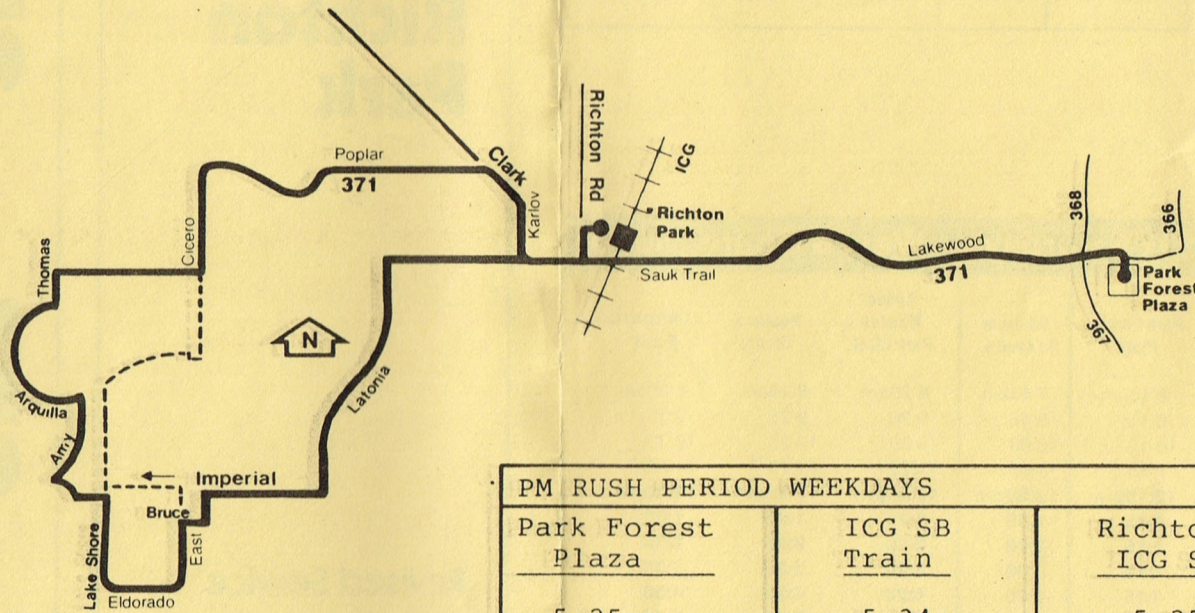

371 Saturdays—West & Southbound

Park Forest Plaza	SB Train Arrives	Leave Richton Park I.C.G.	Poplar & Cicero	Imperial & East
8 15 _{am}	7 43 _{am}	8 20 _{am}	8 25 _{am}	8 30 _{am}
9 15	8 45	9 20	9 25	9 30
10 15	10 00	10 20	10 25	10 30
11 15	11 00	11 20	11 25	11 30
12:15pm	12:59pm	12:20pm	12:25pm	12:30pm
1:15	1:00	1:20	1:25	1:30
2:15	2:00	2:20	2:25	2:30
3:15	3:00	3:20	3:25	3:30
4:15	4:00	4:20	4:25	4:30
5:15	5:04	5:20	5:25	5:30

Richton Park

Revised Service
3-16-81

371

371

371

371

#371 AM RUSH PERIOD WEEKDAYS

Latonia & Sauk	Imperial & Lakeshore	Sauk & Cicero	Richton Pk. ICG Sta.	ICG NB Train	Park Forest Plaza
5:36am	5:43am	5:48am	5:55am	6:04am	-
6:16	6:23	6:28	6:35	6:45	-
6:46	6:53	6:58	7:05	7:15	-
7:16	7:23	7:28	7:35	7:45	7:45am

RTA Travel Information is a 24 hour facility. For better service, call during the off-peak hours.

In Chicago;
836-7000
In the suburbs
toll-free;
800-972-7000

PM RUSH PERIOD WEEKDAYS

Park Forest Plaza	ICG SB Train	Richton Pk. ICG Sta.
5:25pm	5:34pm	5:35pm
-	6:09	6:10pm
-	6:34	6:35pm

----- Midday and Saturday Only.

No Sunday or Holiday Service

Operated by
South Suburban SafeWay Lines

For lost and found
information call: 331-0051

The schedules, fares and other arrangements shown in this timetable are subject to change. The Regional Transportation Authority does not assume responsibility for errors in timetables, nor for inconvenience or damage resulting from delayed trains or buses or failure to make connections. Free transfers are available for use within each carrier's system, with the exceptions of CTA and selected RTA routes. For transfer between carriers an RTA Universal Transfer must be purchased.