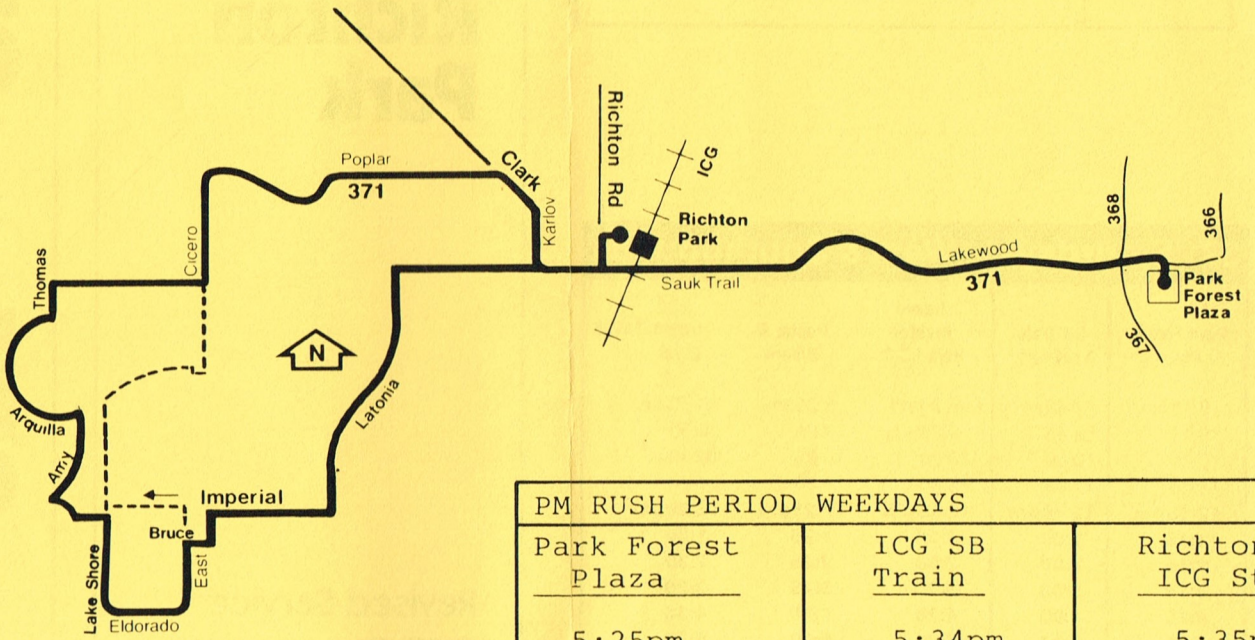

### 371 Saturdays—West & Southbound

Park Forest Plaza	SB Train Arrives	Leave Richton Park I.C.G.	Poplar & Cicero	Imperial & East
8:15am	7:43am	8:20am	8:25am	8:30am
9:15	8:45	9:20	9:25	9:30
10:15	10:00	10:20	10:25	10:30
11:15	11:00	11:20	11:25	11:30
<b>12:15pm</b>	<b>12:59pm</b>	<b>12:20pm</b>	<b>12:25pm</b>	<b>12:30pm</b>
<b>1:15</b>	<b>1:00</b>	<b>1:20</b>	<b>1:25</b>	<b>1:30</b>
<b>2:15</b>	<b>2:00</b>	<b>2:20</b>	<b>2:25</b>	<b>2:30</b>
<b>3:15</b>	<b>3:00</b>	<b>3:20</b>	<b>3:25</b>	<b>3:30</b>
<b>4:15</b>	<b>4:00</b>	<b>4:20</b>	<b>4:25</b>	<b>4:30</b>
<b>5:15</b>	<b>5:04</b>	<b>5:20</b>	<b>5:25</b>	<b>5:30</b>

# Richton Park

Revised Service  
3-16-81

371 371 371 371

#371 AM RUSH PERIOD WEEKDAYS

<u>Latonia &amp; Sauk</u>	<u>Imperial &amp; Lakeshore</u>	<u>Sauk &amp; Cicero</u>	<u>Richton Pk. ICG Sta.</u>	<u>ICG NB Train</u>	<u>Park Forest Plaza</u>
5:36am	5:43am	5:48am	5:55am	6:04am	-
6:16	6:23	6:28	6:35	6:45	-
6:46	6:53	6:58	7:05	7:15	-
7:16	7:23	7:28	7:35	7:45	7:45am

RTA Travel Information is a 24 hour facility. For better service, call during the off-peak hours.

In Chicago;  
**836-7000**  
 In the suburbs  
 toll-free;  
**800-972-7000**

----- Midday and Saturday Only.

PM RUSH PERIOD WEEKDAYS

<u>Park Forest Plaza</u>	<u>ICG SB Train</u>	<u>Richton Pk. ICG Sta.</u>
5:25pm	5:34pm	5:35pm
-	6:09	6:10pm
-	6:34	6:35pm

**No Sunday or Holiday Service**

**Operated by  
 South Suburban SafeWay Lines**