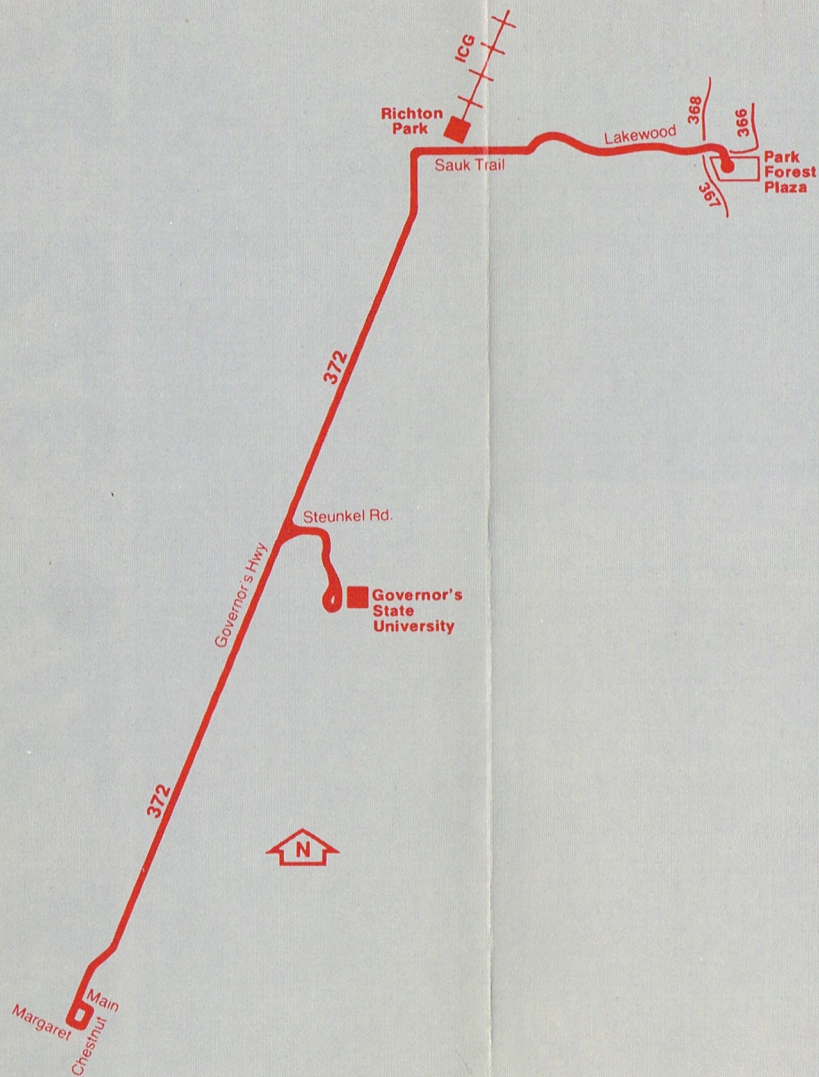

No Sunday or Holiday Service  
Operated by  
South Suburban SafeWay Lines

For lost and found information  
call: **468-0051**

For more information

call  
in Chicago  
**836-7000**

in the suburbs  
toll-free  
**800-972-7000**

# Monee

**New Service  
Sept. 26, 1977**

## 372 Weekdays—Northbound

Monee	Governors State University	Arrive Richton Park I.C.G. Station	Train Leaves	Park Forest Plaza
6:25am		6:37am	6:45am	
6:55		7:07	7:15	7:12am
9:10	9:15am	9:25		9:30
	10:05	10:15	10:24	10:20
11:10	11:15	11:25		11:30
	<b>12:05pm</b>	<b>12:15pm</b>	<b>12:24pm</b>	<b>12:20pm</b>
<b>1:10pm</b>	<b>1:15</b>	<b>1:25</b>		<b>1:30</b>
	<b>2:05</b>	<b>2:15</b>	<b>2:24</b>	<b>2:20</b>
<b>3:10</b>	<b>3:15</b>	<b>3:25</b>		<b>3:30</b>
	<b>4:05</b>	<b>4:15</b>	<b>4:24</b>	<b>4:20</b>
<b>5:35</b>		<b>5:48</b>		
<b>6:05</b>		<b>6:18</b>		

## 372 Weekdays—Southbound

Park Forest Plaza	Train Arrives	Leave Richton Park I.C.G. Station	Governors State University	Monee
	6:26am	6:37am		6:50am
8:50am	8:45	8:54	9:04am	9:10
9:50	9:30	9:54	10:04	
10:50	10:30	10:54	11:04	11:10
11:50	11:30	11:54	<b>12:04pm</b>	
<b>12:50pm</b>	<b>12:30pm</b>	<b>12:54pm</b>	<b>1:04</b>	<b>1:10pm</b>
<b>1:50</b>	<b>1:30</b>	<b>1:54</b>	<b>2:04</b>	
<b>2:50</b>	<b>2:30</b>	<b>2:54</b>	<b>3:04</b>	<b>3:10</b>
<b>3:50</b>	<b>3:30</b>	<b>3:54</b>	<b>4:04</b>	
<b>5:05</b>	<b>5:07</b>	<b>5:12</b>		<b>5:25</b>
	<b>5:34</b>	<b>5:50</b>		<b>6:03</b>
	<b>6:09</b>	<b>6:20</b>		<b>6:33</b>