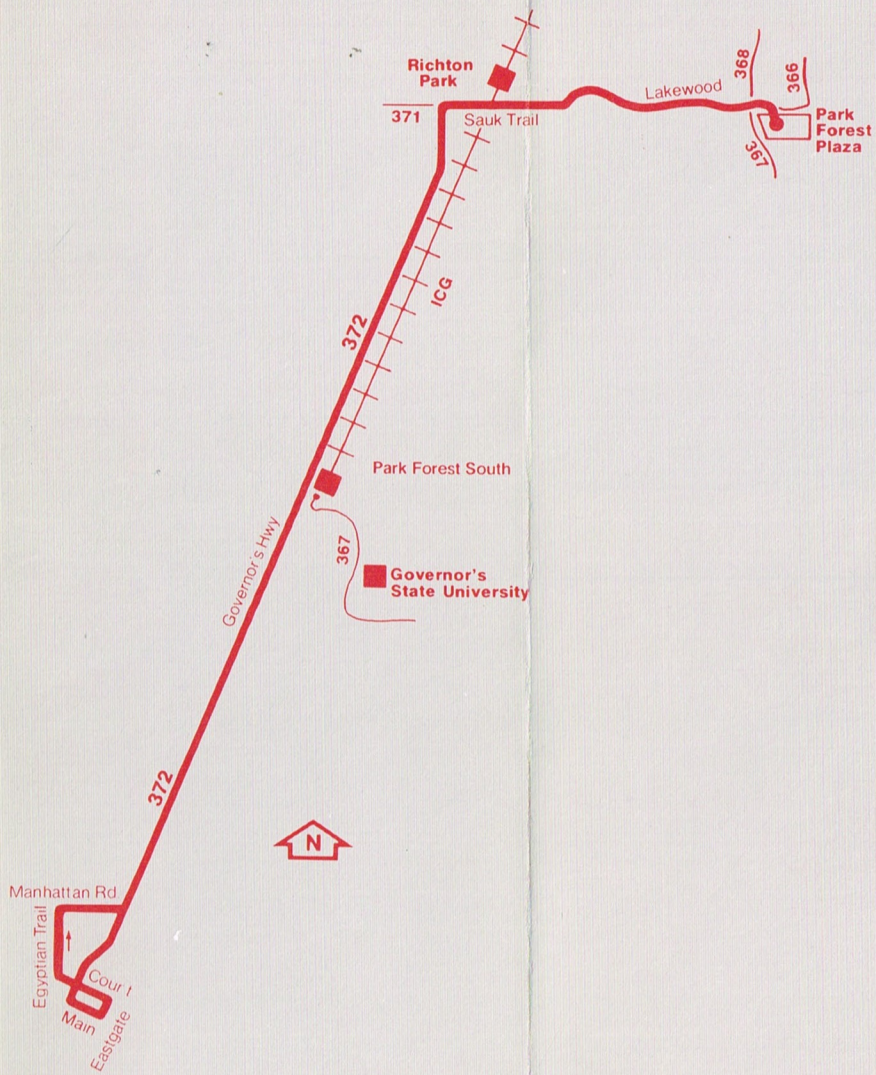

Park Forest Plaza	Train Arrives	Leave Richton Park I.C.G. Station	Monee
8:50am	8:45am	8:54am	9:10am
10:50	9:30	10:54	11:10
12:50pm	12:30pm	12:54pm	1:10pm
2:50	2:30	2:54	3:10
4:50	4:35	4:54	5:10

No Sunday or Holiday Service
Operated by
South Suburban SafeWay Lines
For lost and found information
call: **468-0051**

**Children under 7
(when with fare-
paying passenger).** **free**

372

Monee

**New Service
Dec., 1977**

Regional
Transportation
Authority

372 372 372 372 372 372 372 372 372 372

372 Weekdays—Northbound

Leaves Monee Court Street	Arrives @ I.C.G.	NB Train Leaves Park Forest South @ I.C.G.	Arrives Park Forest Plaza
6:30am	6:45am	6:55am	
6:55	7:10	7:25	T7:25am
9:00	9:15	9:21	9:25
11:00	11:15	11:21	11:25
1:00pm	1:15pm	1:21pm	1:25pm
3:00	3:15	3:21	3:25
5:20	5:35	5:41	
5:55	6:10	6:38	T6:45
6:25	6:40		
6:50	7:05	7:38	7:15

T—Transfer at Stuenkel Road I.C.G. Station for Park Forest Plaza

372 Weekdays—Southbound

Leaves Park Forest Plaza	SB Train Arrives @	Leaves @ I.C.G.	Arrives Monee Court Street
	6:29am	6:45am	6:50am
U8:40am	8:33	U8:50	9:00
10:40	10:33	10:50	10:55
12:40pm	12:33pm	12:50pm	12:55pm
2:40	2:33	2:50	2:55
5:05	5:10	5:15	5:20
	5:38	5:50	5:55
	6:14	6:20	6:25
	6:38	6:45	6:50

U—This trip operates via Governor's State University