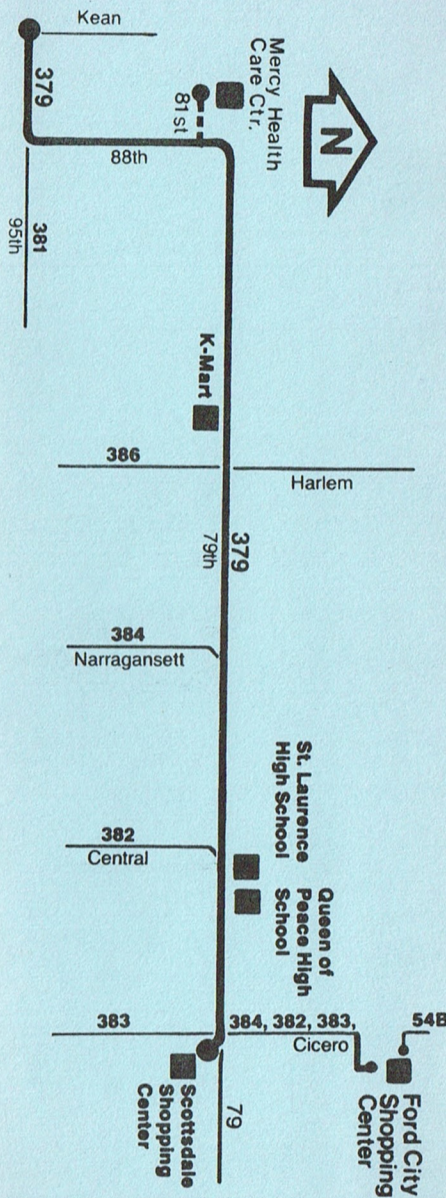

--- Certain trips only, see schedule.

Operated by  
RTA/Transit  
Management  
of Oak Lawn  
(Suburban  
Transit)

For lost & found  
information call  
**GA 2-0082**

**Bus will stop upon signal to driver at any intersection along the route where it is safe to do so.**

RTA Travel Information is a 24 hour facility. For better service, call during the off-peak hours.

In Chicago;  
**836-7000**  
In the suburbs  
toll-free;  
**1-800-972-7000**

RTA Travel Information Center is closed on major holidays. Please call a day or two ahead for holiday travel information

### West 79th Street

Regional  
Transportation  
Authority

379 WEEKDAY EASTBOUND			
<u>95</u> Kean	<u>79</u> 88 AV	<u>79</u> Harlem	<u>79</u> Cicero
6:28am	6:36am	6:42am	6:51am
7:28	7:36	7:42	7:51
8:28	8:36	8:42	8:51
9:28	9:36	9:42	9:51
10:28	10:36	10:42	10:51
11:28	11:36	11:42	11:51
12:25pm	12:36pm	12:42pm	12:51pm
1:25 m	1:36	1:42	1:51
2:25 m	2:36	2:42	2:51
3:25 m	3:36	3:42	3:51
4:25 m	4:36	4:42	4:51
5:28	5:36	5:42	5:51
6:28	6:36	6:42	6:51
7:25 m	7:36	7:42	7:51

379 WEEKDAY WESTBOUND			
<u>79</u> Cicero	<u>79</u> Harlem	<u>79</u> 88 AV	<u>95</u> Kean
5:57am	6:06am	6:12am	6:20am
6:57	7:06	7:12	7:20
7:57	8:06	8:12	m 8:22
8:57	9:06	9:12	m 9:22
9:57	10:06	10:12	m 10:22
10:57	11:06	11:12	m 11:22
11:57	12:06pm	12:12pm	12:20pm
12:57pm	1:06	1:12	1:20
1:57	2:06	2:12	2:20
2:57	3:06	3:12	3:20
3:57	4:06	4:12	4:20
4:57	5:06	5:12	5:20
5:57	6:06	6:12	6:20
6:57	7:06	7:12	7:20