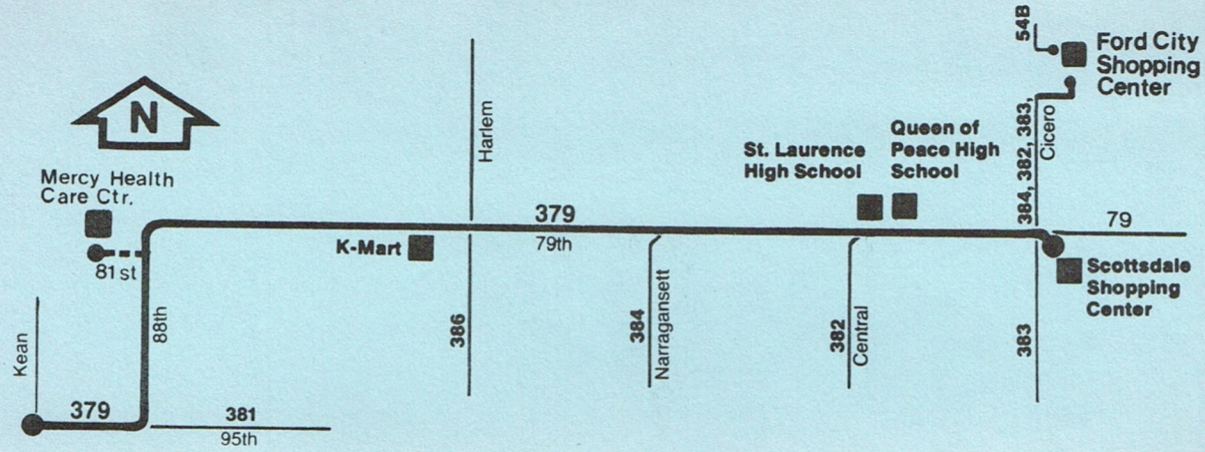

### West 79th Street

Regional  
Transportation  
Authority

379 WEEKDAY EASTBOUND			
<u>95</u> Kean	<u>79</u> 88 AV	<u>79</u> Harlem	<u>79</u> Cicero
6:28am	6:36am	6:42am	6:51am
7:28	7:36	7:42	7:51
8:28	8:36	8:42	8:51
9:28	9:36	9:42	9:51
10:28	10:36	10:42	10:51
11:28	11:36	11:42	11:51
12:25pm	12:36pm	12:42pm	12:51pm
1:25 m	1:36	1:42	1:51
2:25 m	2:36	2:42	2:51
3:25 m	3:36	3:42	3:51
4:25 m	4:36	4:42	4:51
5:28	5:36	5:42	5:51
6:28	6:36	6:42	6:51
7:25 m	7:36	7:42	7:51

379 WEEKDAY WESTBOUND			
<u>79</u> Cicero	<u>79</u> Harlem	<u>79</u> 88 AV	<u>95</u> Kean
5:57am	6:06am	6:12am	6:20am
6:57	7:06	7:12	7:20
7:57	8:06	8:12	m 8:22
8:57	9:06	9:12	m 9:22
9:57	10:06	10:12	m 10:22
10:57	11:06	11:12	m 11:22
11:57	12:06pm	12:12pm	12:20pm
12:57pm	1:06	1:12	1:20
1:57	2:06	2:12	2:20
2:57	3:06	3:12	3:20
3:57	4:06	4:12	4:20
4:57	5:06	5:12	5:20
5:57	6:06	6:12	6:20
6:57	7:06	7:12	7:20

m - Via Mercy Health Care Center

**Weekday service only. No Saturday, Sunday or Holiday service.**

- - - - Certain trips only, see schedule.