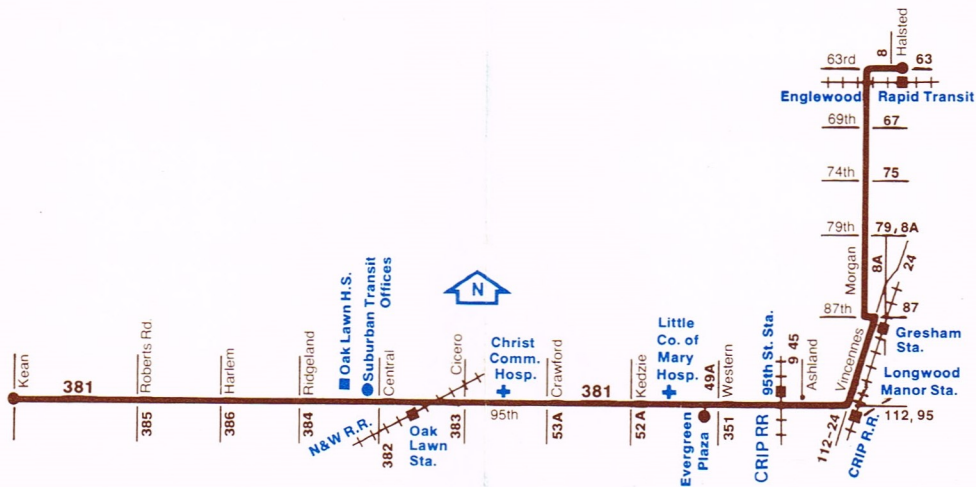

No service on New Year's Day, Memorial Day, Independence Day, Labor Day, Thanksgiving, Christmas.

381 Eastbound—Sundays

95th & Kean Avenue	95th & Harlem	95th & Ridgeland	95th & Cicero	95th & Crawford	95th & Western	95th & Vincennes	79th & Morgan	Bus arrives "L" Station 63 & Halsted
9:00am	8:07am 9:07	8:10am 9:10	8:18am 9:18	8:20am 9:20	8:28am 9:28	8:35am 9:35	8:43am 9:43	8:50am 9:50
then every hour until								
5:00pm	5:07pm	5:10pm	5:18pm	5:20pm	5:28pm	5:35pm	5:43pm	5:50pm

381 Westbound—Sundays

Bus leaves "L" Station 63 & Halsted	79th & Morgan	95th & Vincennes	95th & Western	95th & Crawford	95th & Cicero	95th & Ridgeland	95th & Harlem	95th & Kean Avenue
9:00am	9:07am	9:15am	9:22am	9:30am	9:32am	9:35am	9:38am	9:45am
then every hour until								
6:00pm	6:07pm	6:15pm	6:22pm	6:30pm	6:32pm	6:35pm	6:38pm	6:45pm

381 Additional Palos Heights Service Southbound—Weekdays Only

95th & Ridgeland	107th & Ridgeland	111th & Harlem	127th & Harlem
9:00pm	9:05pm	9:10pm	9:15pm

381 Additional Palos Heights Service Northbound—Weekdays Only

127th & Harlem	111th & Harlem	107th & Ridgeland	95th & Ridgeland
—	5:35am	5:40am	5:45am
6:00am	6:05	6:10	6:15
6:30	6:35	6:40	6:45
7:00	7:05	7:10	7:15

At other times use #384 Ridgeland or #386 Harlem service and transfer.