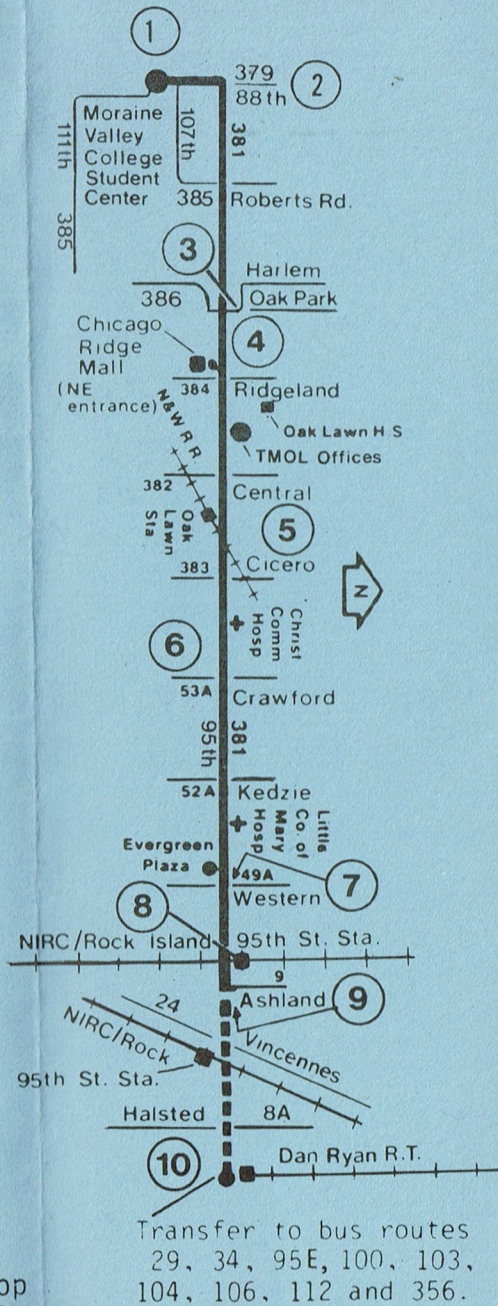

Operated by
SBD/Transit
Management
of Oak Lawn
(Suburban
Transit)

For lost & found
information call
GA 2-0082

Buses will stop on request at "even Hundred" intersections. For example, stop will be made at Kilpatrick (4700 West), but not at Keating (4732 West). In Oak Lawn, stop will also be made on request at Cook Avenue.

■ Limited stop service.

East of Ashland buses will stop only at Loomis, Vincennes, Halsted and 95th St. Rapid Transit Station

Transfer to bus routes
29, 34, 95E, 100, 103,
104, 106, 112 and 356.

Need...

- transit information
- bus and rail timetables
- fare, monthly ticket or ticket-by-mail information?

The RTA Information Center is ready to help 24 hours a day.

Within Chicago call **836-7000**

From the suburbs call toll-free **1-800-972-7000**

For better service call between 6pm and 6am. The Center is closed on major holidays. Please call a few days ahead for holiday travel information.

381 95th

Serving

- 95th/Dan Ryan Terminal
- Evergreen Plaza
- Little Company of Mary Hospital
- Christ Community Hospital
- Chicago Ridge Mall

Revised Service

Nov. 5, 1984

Suburban Bus Division

WEEKDAYS

WESTBOUND