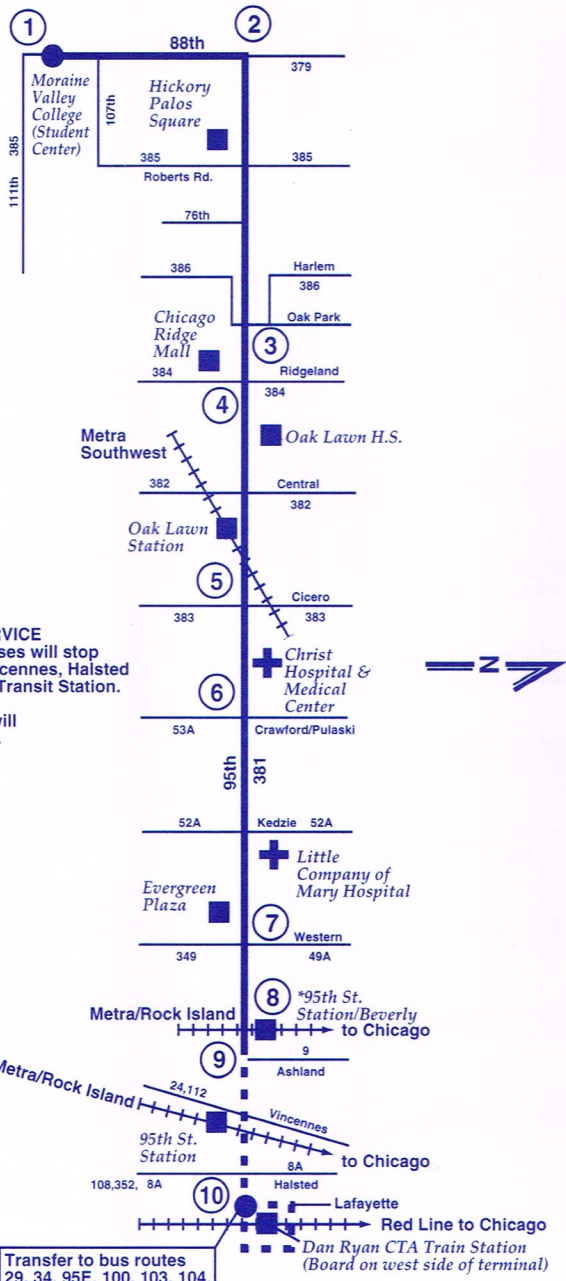

■ ■ ■ LIMITED STOP SERVICE
East of Ashland buses will stop
only at Loomis, Vincennes, Halsted
and 95th St. Rapid Transit Station.

Eastbound buses will
not stop at Charles.

Transfer to bus routes
29, 34, 95E, 100, 103, 104,
106, 111, 119 and 353.