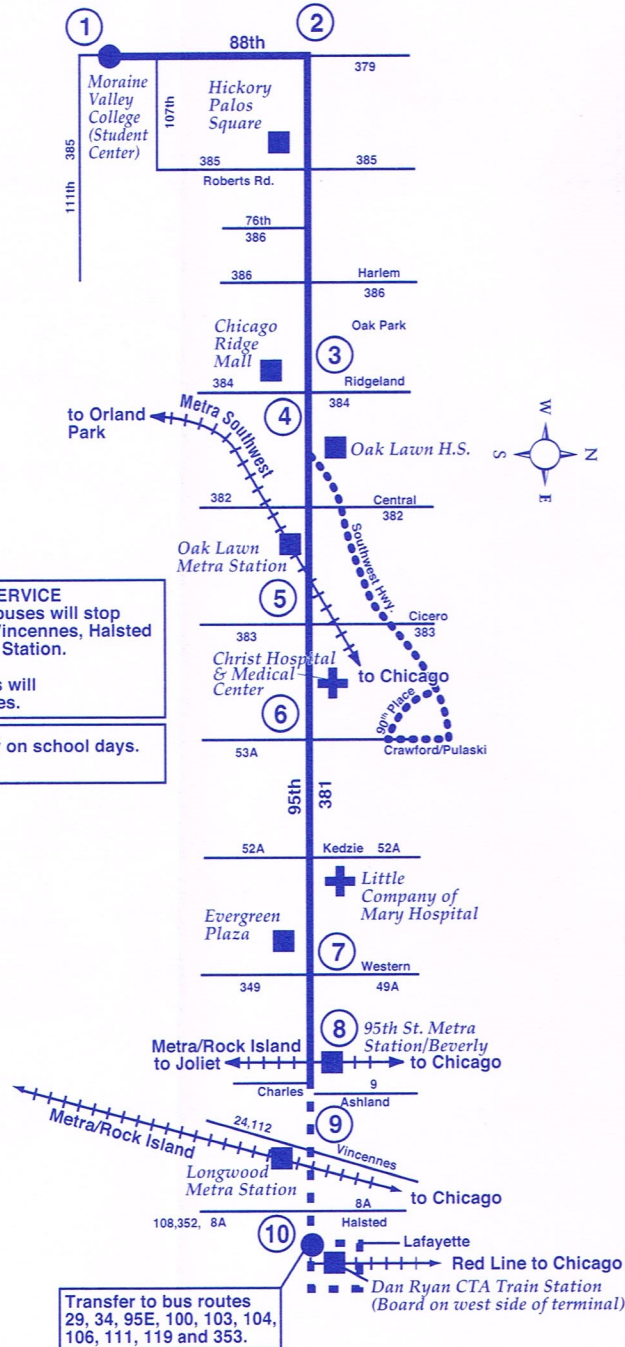

# Route 381 Effective Date August 22, 2004

- ■ ■ LIMITED STOP SERVICE  
East of Ashland buses will stop only at Loomis, Vincennes, Halsted and 95th St. CTA Station.
- Eastbound buses will not stop at Charles.
- ..... Certain trips only on school days. See schedule.

### CARRIER INFORMATION

**OPERATED BY: Pace Southwest**  
**For lost and found call (708) 598-5141**

## Major Destinations

95th Dan Ryan CTA Terminal

Evergreen Plaza

Little Company of Mary Hospital

Christ Hospital & Medical Center

Chicago Ridge Mall

Moraine Valley College

**Daily Service**

# ROUTE 381 95TH STREET