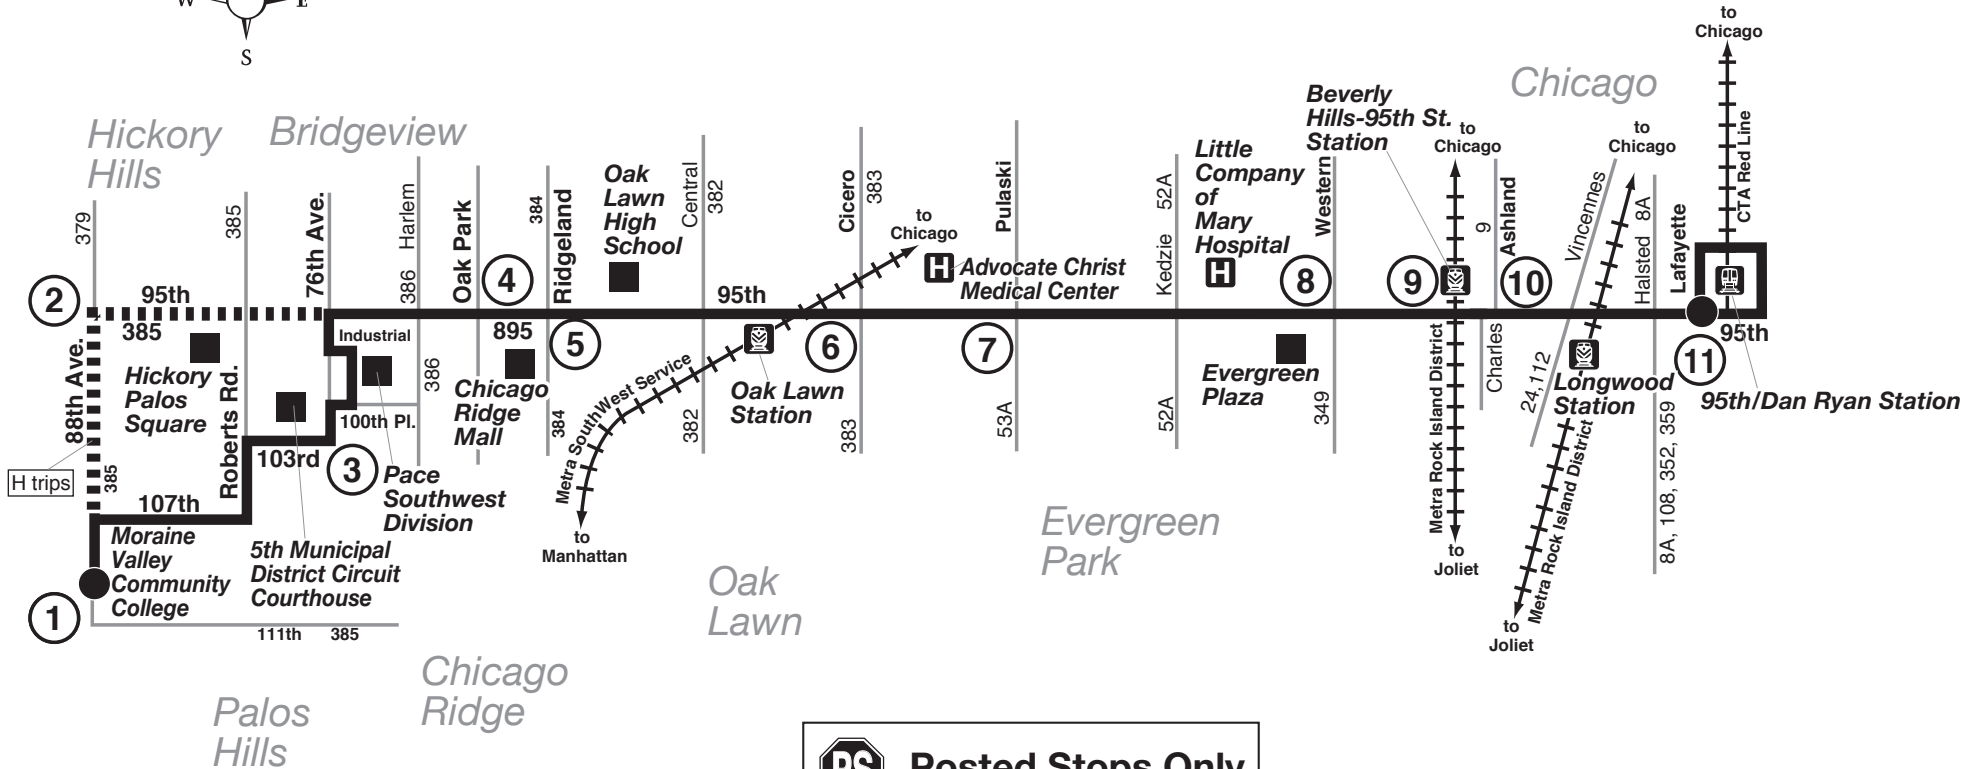

# Route 381

Effective Date  
June 30, 2019

Transfer at CTA Red Line 95th/Dan Ryan Station to/from:

- Pace Routes 352, 353, 359 and 395.
- CTA Routes N5, N9, 29, 34, 95, 100, 103, 106, 108, 111, 112, 115 and 119.

## Posted Stops Only

Buses on this route will stop to pick up and drop off passengers only at bus stop signs with the Pace logo and route number. Please wait for the bus at a bus stop sign.

■■■■ Certain trips only. See schedule.

H - Trips serve Moraine Valley Community College via 95th - 88th.

Service on 95th Street is also provided by CTA Route 95 between Western and the CTA Red Line 95th/Dan Ryan Station. For trip times please consult a CTA 95 schedule.

### Major Destinations

Moraine Valley Community College

5th Municipal District Circuit Courthouse

Chicago Ridge Mall

Advocate Christ Medical Center

Little Company of Mary Hospital

Evergreen Plaza

CTA Red Line 95th/Dan Ryan Station