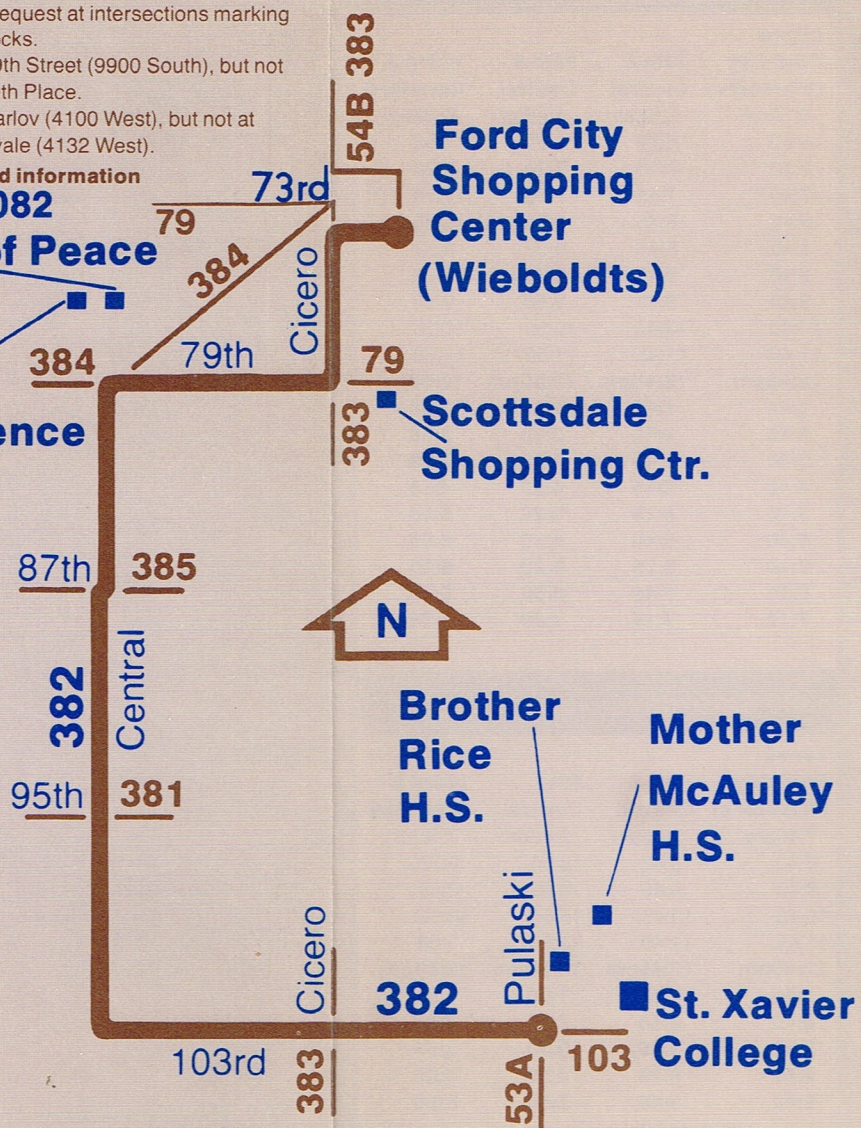

### 382 Saturdays—Northbound

Leave 103rd & Crawford	95th & Central	79th & Central	Arrive Ford City (Wiebolt's)
7:10am	7:18am	7:23am	7:28am
8:10	8:18	8:23	8:28
9:10	9:18	9:23	9:28
10:10	10:18	10:23	10:28
11:10	11:18	11:23	11:28
<b>12:10pm</b>	<b>12:18pm</b>	<b>12:23pm</b>	<b>12:28pm</b>
<b>1:10</b>	<b>1:18</b>	<b>1:23</b>	<b>1:28</b>
<b>2:10</b>	<b>2:18</b>	<b>2:23</b>	<b>2:28</b>
<b>3:10</b>	<b>3:18</b>	<b>3:23</b>	<b>3:28</b>
<b>4:10</b>	<b>4:18</b>	<b>4:23</b>	<b>4:28</b>
<b>5:10</b>	<b>5:18</b>	<b>5:23</b>	<b>5:28</b>

### 382 Saturdays—Southbound

Leave Ford City (Wiebolt's)	79th & Central	95th Central	103rd & Crawford
7:40am	7:45am	7:50am	7:58am
8:40	8:45	8:50	8:58
9:40	9:45	9:50	9:58
10:40	10:45	10:50	10:58
11:40	11:45	11:50	11:58
<b>12:40pm</b>	<b>12:45pm</b>	<b>12:50pm</b>	<b>12:58pm</b>
<b>1:40</b>	<b>1:45</b>	<b>1:50</b>	<b>1:58</b>
<b>2:40</b>	<b>2:45</b>	<b>2:50</b>	<b>2:58</b>
<b>3:40</b>	<b>3:45</b>	<b>3:50</b>	<b>3:58</b>
<b>4:40</b>	<b>4:45</b>	<b>4:50</b>	<b>4:58</b>
<b>5:40</b>	<b>5:45</b>	<b>5:50</b>	<b>5:58</b>

For lost and found information call: **GA2-0082**

**Queen of Peace H.S.**

**St. Lawrence H.S.**

**Ford City Shopping Center (Wieboldts)**

**Scottsdale Shopping Ctr.**

**Brother Rice H.S.**

**Mother McAuley H.S.**

**St. Xavier College**

RTA Travel Information is a 24 hour facility. For better service, call during the off-peak hours.

In Chicago;  
**836-7000**  
In the suburbs toll free;  
**800-972-7000**