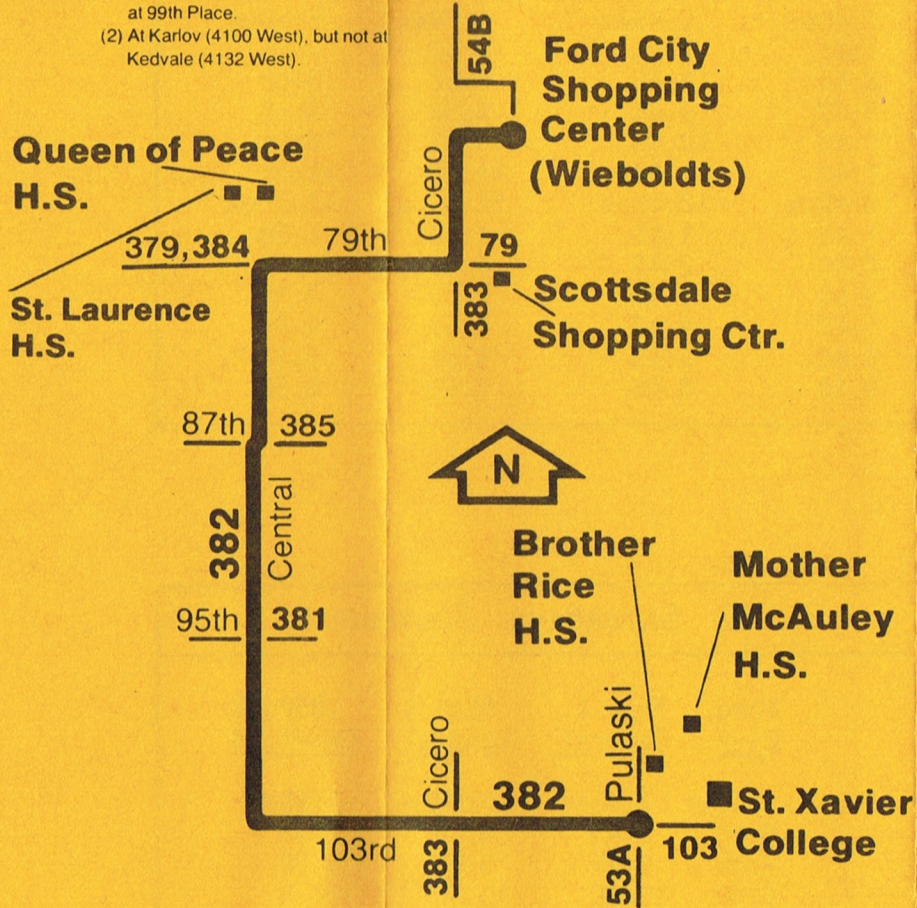

Buses will stop on request at intersections marking "even hundred" blocks.

Examples: (1) At 99th Street (9900 South), but not at 99th Place.

(2) At Karlov (4100 West), but not at Kedvale (4132 West).

Operated by  
**Suburban Transit System**

For lost and found information  
 call **GA 2-0082**

RTA Travel Information is  
 a 24 hour facility.  
 For better service, call during  
 the off-peak hours.

In Chicago;  
**836-7000**  
 In the suburbs  
 toll-free;  
**800-972-7000**

<b>382 Weekdays Southbound</b>			
<u>Ford City</u>	<u>79th &amp; Central</u>	<u>95th &amp; Central</u>	<u>103rd &amp; Crawford</u>
6:40am	6:45am	6:50am	6:58am
7:40	7:45	7:50	7:58
8:40	8:45	8:50	8:58
9:40	9:45	9:50	9:58
10:40	10:45	10:45	10:58
11:40	11:45	11:50	11:58
12:40pm	12:45pm	12:50pm	12:58pm
1:40	1:45	1:50	1:58
2:40	2:45	2:50	2:58
3:40	3:45	3:50	3:58
4:40	4:45	4:50	4:58
5:40	5:45	5:50	5:58
6:40	6:45	6:50	6:58

<b>382 SATURDAYS SOUTHBOUND</b>			
<u>Ford City</u>	<u>79th &amp; Central</u>	<u>95th &amp; Central</u>	<u>103rd &amp; Crawford</u>
7:40am	7:45am	7:50am	7:58am
8:40	8:45	8:50	8:58
9:40	9:45	9:50	9:58
10:40	10:45	10:50	10:58
11:40	11:45	11:50	11:58
12:40pm	12:45pm	12:50pm	12:58pm
1:40	1:45	1:50	1:58
2:40	2:45	2:50	2:58
3:40	3:45	3:50	3:58
4:40	4:45	4:50	4:58
5:40	5:45	5:50	5:58