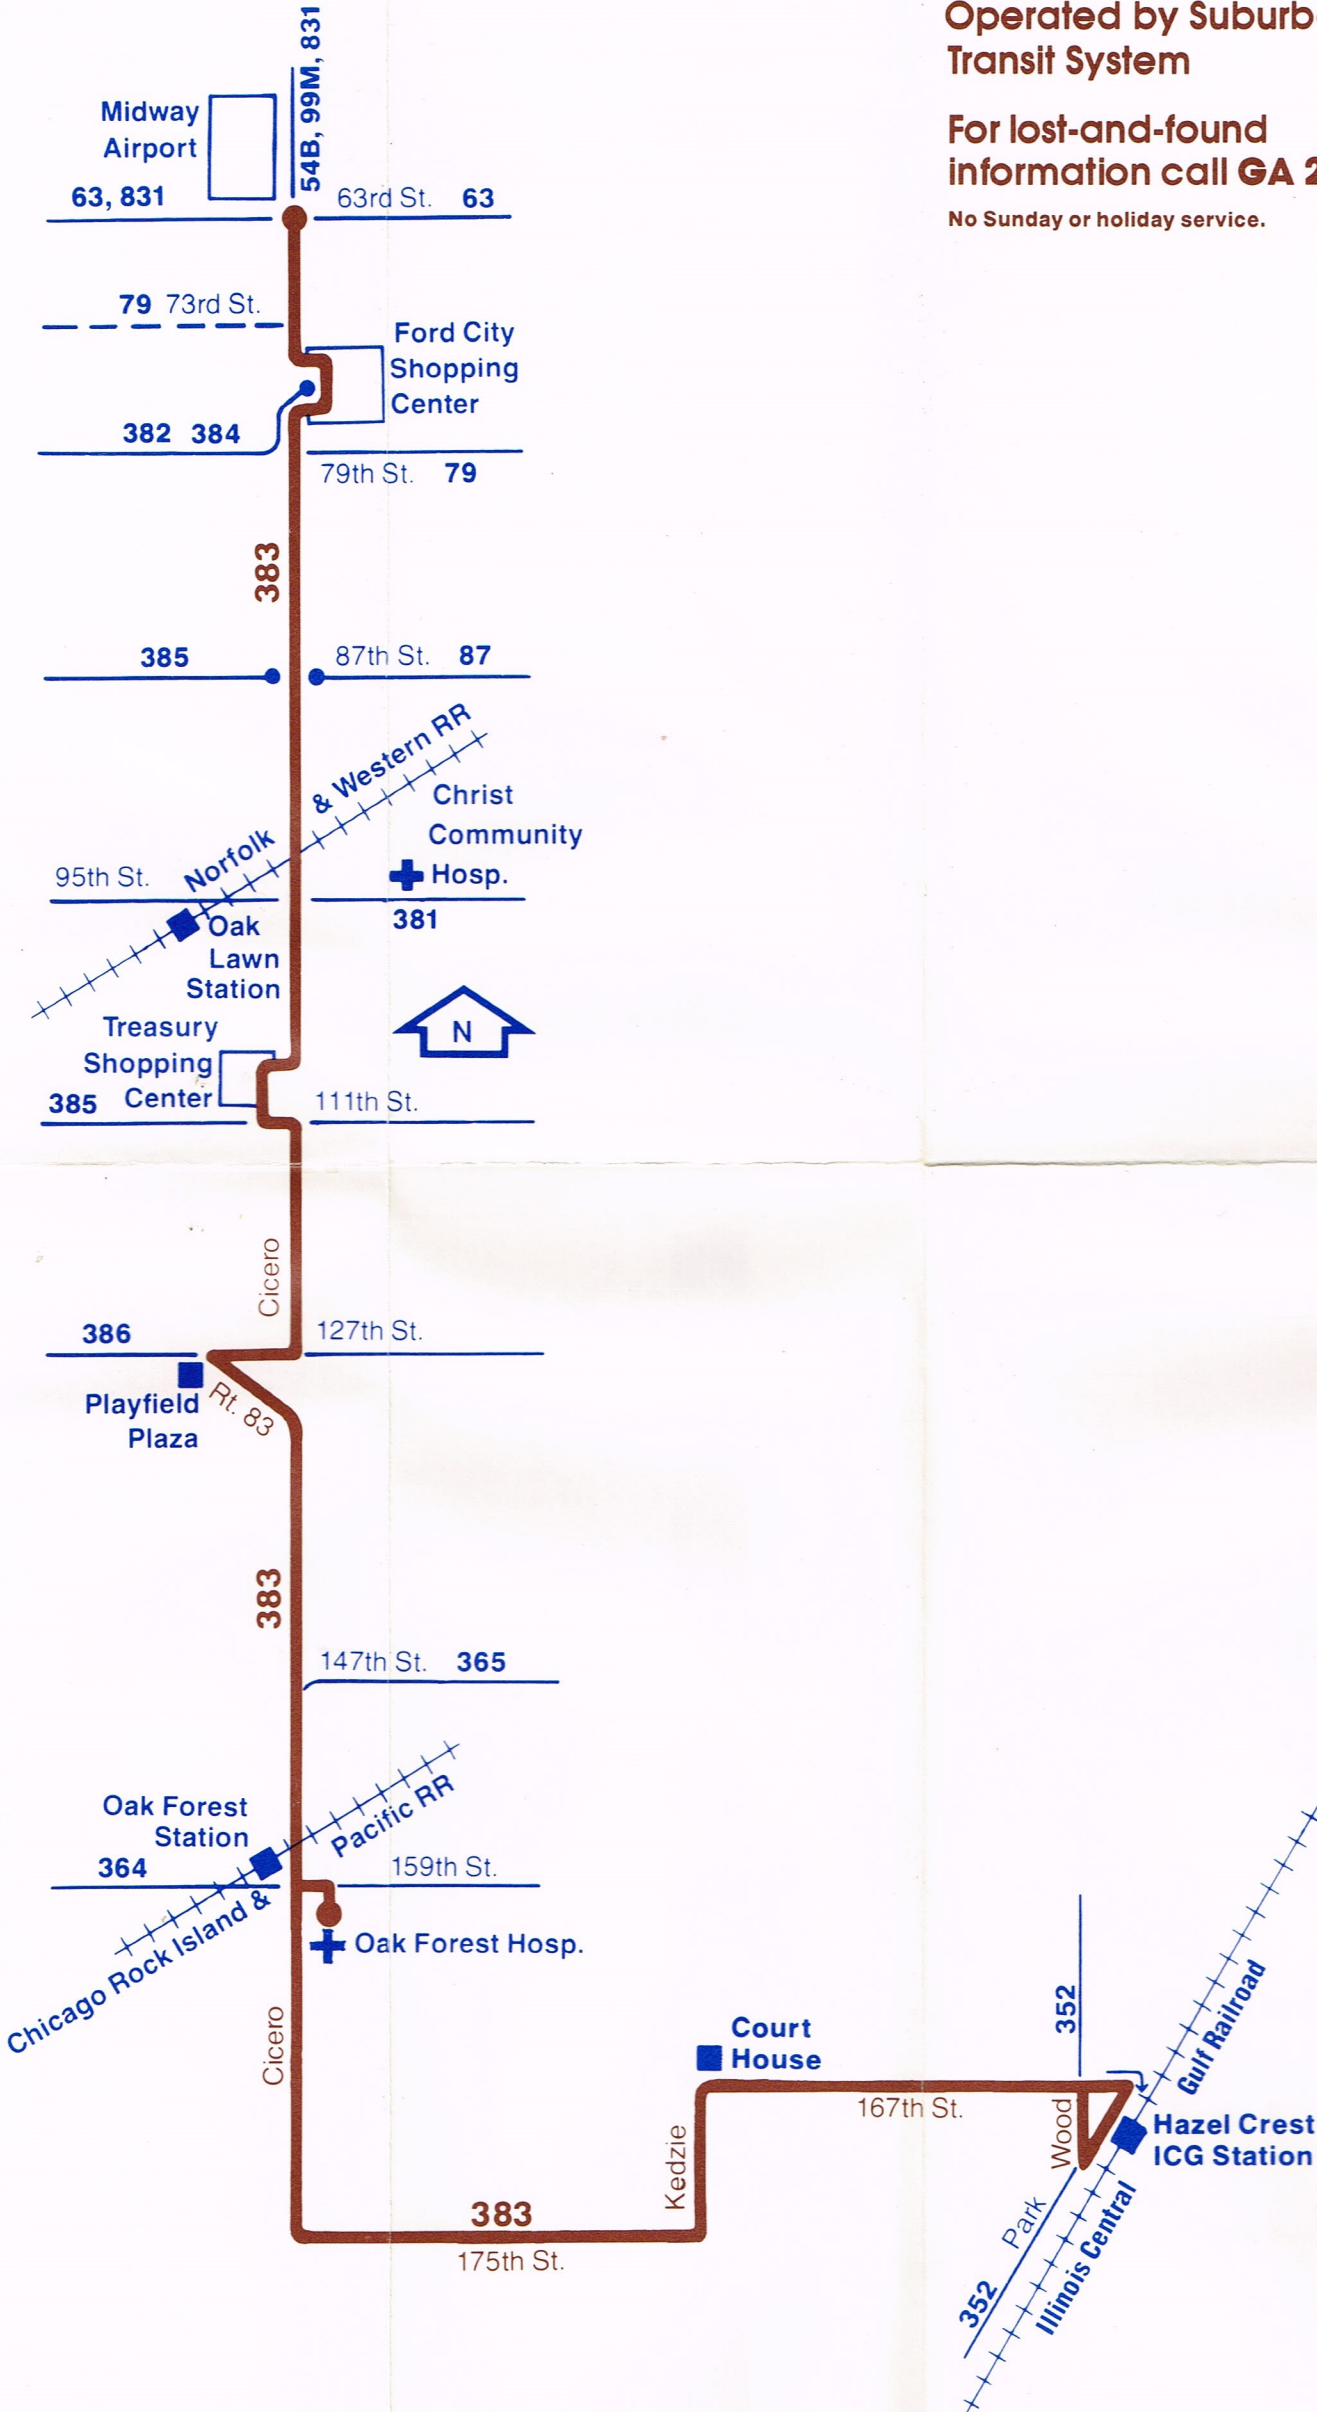

Operated by Suburban  
Transit System

For lost-and-found  
information call **GA 2-0082**

No Sunday or holiday service.

Fares	
Adult	50¢
Weekdays	10
Universal Transfer	5
Senior Citizens & Handicapped Persons (with RTA card), Students, Children 7-11, Weekdays	25¢
Universal Transfer	5
Children under 7 (when with fare-paying passenger).	free

In Chicago: 836-7000  
In the suburbs: toll-free: 800-972-7000

RTA Travel Information is a 24 hour facility. For better service, call during the off-peak hours.

**383**  
**South Cicero Avenue**

Expanded Service  
September 17, 1979

No Sunday or holiday service.

\*Transfer at Playfield Plaza for bus route 386