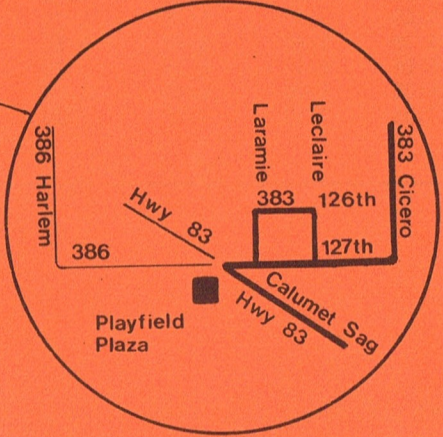

383 SATURDAY NORTHBOUND				
127th-Hwy.83	111th & Cicero	95th & Cicero	87th & Cicero	Ford City
-	-	7:50am	7:55am	8:00am
8:34am	8:45am	8:50	8:55	9:00
9:34	9:45	9:50	9:55	10:00
10:34	10:45	10:50	10:55	11:00
11:34	11:45	11:50	11:55	12:00pm
12:34pm	12:45pm	12:50pm	12:55pm	1:00
1:34	1:45	1:50	1:55	2:00
2:34	2:45	2:50	2:55	3:00
3:34	3:45	3:50	3:55	4:00
4:34	4:45	4:50	4:55	5:00

383 SATURDAY SOUTHBOUND				
Ford City	87th & Cicero	95th & Cicero	111th & Cicero	127th-Hwy.83
8:05am	8:10am	8:15am	8:20am	8:31am
9:05	9:10	9:15	9:20	9:31
10:05	10:10	10:15	10:20	10:31
11:05	11:10	11:15	11:20	11:31
12:05pm	12:10pm	12:15pm	12:20pm	12:31pm
1:05	1:10	1:15	1:20	1:31
2:05	2:10	2:15	2:20	2:31
3:05	3:10	3:15	3:20	3:31
4:05	4:10	4:15	4:20	4:31
5:05	5:10	5:15	5:20	5:31

Bus will stop on request at "even hundred" intersections. For example, stop will be made at 110th street (1100 South), but not at 110th Place.

Operated by Suburban Transit System
For lost and found information call GA 2-0082