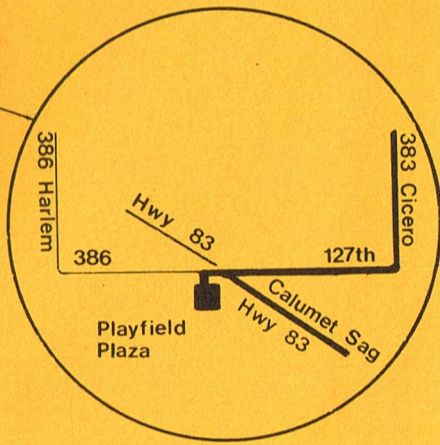

383 SATURDAY NORTHBOUND				
Play-field	111th & Cicero	95th & Cicero	87th & Cicero	Ford City
-	-	7:50am	7:55am	8:00am
8:34am	8:45am	8:50	8:55	9:00
9:34	9:45	9:50	9:55	10:00
10:34	10:45	10:50	10:55	11:00
11:34	11:45	11:50	11:55	12:00pm
12:34pm	12:45pm	12:50pm	12:55pm	1:00
1:34	1:45	1:50	1:55	2:00
2:34	2:45	2:50	2:55	3:00
3:34	3:45	3:50	3:55	4:00
4:34	4:45	4:50	4:55	5:00

383 SATURDAY SOUTHBOUND				
Ford City	87th & Cicero	95th & Cicero	111th & Cicero	Play-field
8:05am	8:10am	8:15am	8:20am	8:31am
9:05	9:10	9:15	9:20	9:31
10:05	10:10	10:15	10:20	10:31
11:05	11:10	11:15	11:20	11:31
12:05pm	12:10pm	12:15pm	12:20pm	12:31pm
1:05	1:10	1:15	1:20	1:31
2:05	2:10	2:15	2:20	2:31
3:05	3:10	3:15	3:20	3:31
4:05	4:10	4:15	4:20	4:31
5:05	5:10	5:15	5:20	5:31

Bus will stop on request at "even hundred" intersections. For example, stop will be made at 110th street (1100 South), but not at 110th Place.

**Operated by
Suburban Transit System**
**For lost and found information
call GA 2-0082**

No Service Sundays & Holidays

PLEASE NOTE

Route 383 Weekday service operates between Oak Forest Hospital and Ford City Shopping Center.

Saturday service operates between Ford City and Playfield Shopping Center.