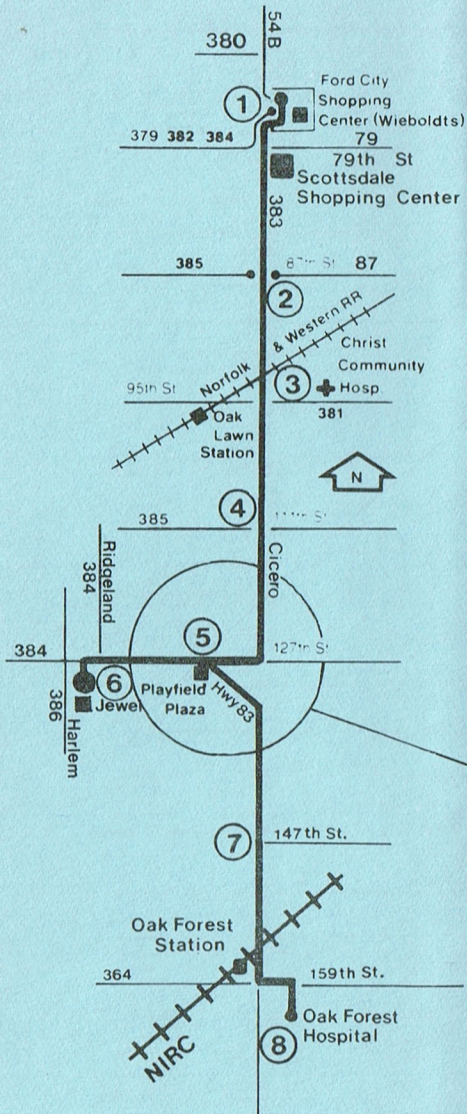

RTA Travel Information is available 24 hours a day. For better service call between 6 pm and 6 am.

The Information Center is closed on major holidays. Please call a few days ahead for holiday travel information.

CALL
FROM CHICAGO
836-7000

FROM SUBURBS TOLL-FREE
1-800-972-7000

RTA Monthly Get-Around Tickets.
For more information and the nearest sales location, call toll-free
1-800-972-7000.

FARES

Adult	$ .90
Reduced*	.40
RTA Transfer	.10
Children under age 7	FREE**

Riders with valid weekly or monthly rail ticket - to or from station

Adult	$ .60
Reduced*	.25

RTA Regular Monthly Ticket

Adult	$40.00
Reduced*	18.00

*Reduced fares include children ages 7-11, senior citizens and handicapped persons (with RTA Special User Card), and students (high school or younger with appropriate identification) to or from school only, during school hours.

**When accompanied by a fare paying passenger (a maximum of two children for each fare paying passenger).

EDITION 1

The schedules, fares and other information in this timetable are subject to change. The Regional Transportation Authority does not assume responsibility for errors in timetables, nor for inconvenience or damage resulting from delayed trains or buses or failure to make connections.

383

Cicero

Serving

- Ford City Shopping Center
- Playfield Shopping Center
- Oak Forest Rail Station
- Oak Forest Hospital

Revised Service
March 12, 1984