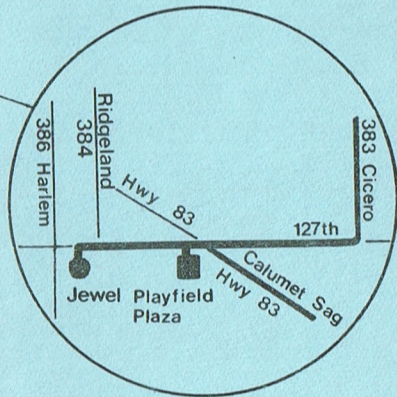

### Serving

- Ford City Shopping Center
- Playfield Shopping Center
- Oak Forest Rail Station
- Oak Forest Hospital

Revised Service  
March 12, 1984

Operated by  
RTA/Transit  
Management  
of Oak Lawn  
(Suburban  
Transit)

For lost & found  
information call  
**GA 2-0082**

Route #383 Cicero

Weekdays

Southbound

①	②	③	④	⑤	⑥	⑦	⑧
Ford City	87th Cicero	95th Cicero	111th Cicero	Play field	127th Harlem	147th Cicero	Oak Forest Hosp.
-	-	5:55am	6:00am	6:10am	-	6:15am	6:20am
6:15am	6:20am	6:25	6:30	6:40	6:45am	-	-
6:45	6:50	6:55	7:00	7:10	-	7:15	7:20
7:15	7:20	7:25	7:30	7:40	7:45	-	-
7:45	7:50	7:55	8:00	8:10	-	8:15	8:20
8:15	8:20	8:25	8:30	8:40	8:45	-	-
8:45	8:50	8:55	9:00	9:10	-	9:15	9:20
9:15	9:20	9:25	9:30	9:40	9:45	-	-
9:45	9:50	9:55	10:00	10:10	-	10:15	10:20
10:15	10:20	10:25	10:30	10:40	10:45	-	-
10:45	10:50	10:55	11:00	11:10	-	11:15	11:20
11:15	11:20	11:25	11:30	11:40	11:45	-	-
11:45	11:50	11:55	12:00pm	12:10pm	-	12:15pm	12:20pm
12:15pm	12:20pm	12:25pm	12:30	12:40	12:45pm	-	-
12:45	12:50	12:55	1:00	1:10	-	1:15	1:20
1:15	1:20	1:25	1:30	1:40	1:45	-	-
1:45	1:50	1:55	2:00	2:10	-	2:15	2:20
2:15	2:20	2:25	2:30	2:40	2:45	-	-
2:45	2:50	2:55	3:00	3:10	-	3:15	3:20
3:15	3:20	3:25	3:30	3:40	3:45	-	-
3:45	3:50	3:55	4:00	4:10	-	4:15	4:20
4:15	4:20	4:25	4:30	4:40	4:45	-	-
4:45	4:50	4:55	5:00	5:10	-	5:15	5:20
5:15	5:20	5:25	5:30	5:40	5:45	-	-
5:45	5:50	5:55	6:00	6:10	-	6:15	6:20
6:15	6:20	6:25	6:30	6:40	6:45	-	-
6:45	6:50	6:55	7:00	7:10	-	7:15	7:20
7:15	7:20	7:25	7:30	7:40	-	-	-