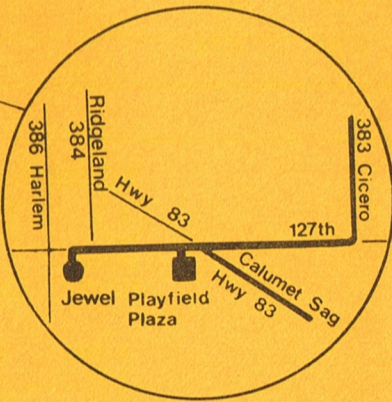

Operated by
SBD/Transit
Management
of Oak Lawn
(Suburban
Transit)

For lost & found
information call
GA 2-0082

Bus will stop upon signal to driver at any intersection along the route where it is safe to do so.

383 Cicero

Serving

- Ford City Shopping Center
- Playfield Shopping Center
- Oak Forest Rail Station
- Oak Forest Hospital

Revised Service

Nov. 5, 1984

Suburban Bus Division

Weekdays

Southbound

Northbound

6	5	4	3	2	1
127th Harlem	Playfield	111th Cicero	95th Cicero	87th Cicero	Ford City
-	-	-	7:20am	7:25am	7:30am
8:00am	8:05am	8:15am	8:20	8:25	8:30
9:00	9:05	9:15	9:20	9:25	9:30
10:00	10:05	10:15	10:20	10:25	10:30
11:00	11:05	11:15	11:20	11:25	11:30
12:00pm	12:05pm	12:15pm	12:20pm	12:25pm	12:30pm
1:00	1:05	1:15	1:20	1:25	1:30
2:00	2:05	2:15	2:20	2:25	2:30
3:00	3:05	3:15	3:20	3:25	3:30
4:00	4:05	4:15	4:20	4:25	4:30
5:00	5:05	5:15	5:20	5:25	5:30

* - The last southbound trip will discharge passengers south of 111th street upon request.

No Sunday or holiday service.