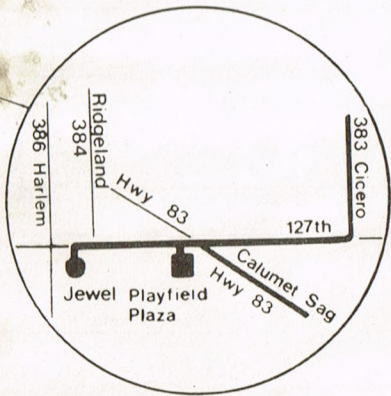

Pace
Is interested in hearing your
Comments
Compliments
or Complaints
364-7223
Monday - Friday 8:00am - 4:30pm

Operated by Pace/
Southwest Division

For lost and found
call GA2-0082

Pace is the Suburban Bus Division of the RTA

Bus will stop upon signal to driver at any intersection
along the route where it is safe to do so.

Need...

- transit information
- bus and rail timetables
- fare, monthly ticket or ticket-by-mail information?

The RTA Information Center is ready to help 24 hours a day.

Within Chicago call 836-7000

From the suburbs call toll-free 1-800-972-7000

For better service call between 6pm and 6am. The Center is closed on major holidays. Please call a few days ahead for holiday travel information.

FARES

Adult	$ 1.00
Pace Transfer	.10
Reduced*	.50
Pace Transfer	.05
Children under age 7	FREE**
Riders with valid weekly or monthly rail ticket to or from station	
Adult	.75
Reduced*	.35
Pace Regular Monthly Passport	
Adult	$46.00
Senior Citizen/Handicapped	23.00
Pace Link-Up Monthly Passport (with current monthly rail ticket)	$36.00

* Reduced fares include children ages 7-11, senior citizens and handicapped persons (with RTA Special User Card), and students (high school or younger with appropriate identification) to or from school only, during school hours.

** When accompanied by a fare paying passenger (a maximum of two children for each fare paying passenger).

Note - Riders with valid Pace or CTA transfers will pay $ .10 differential on Rapid Transit.

EXACT FARE REQUIRED
EDITION 1

The schedules, fares and other information in this timetable are subject to change. Pace does not assume responsibility for errors in timetables, nor for inconvenience or damage resulting from delayed trains or buses or failure to make connections.

383 Cicero

Serving