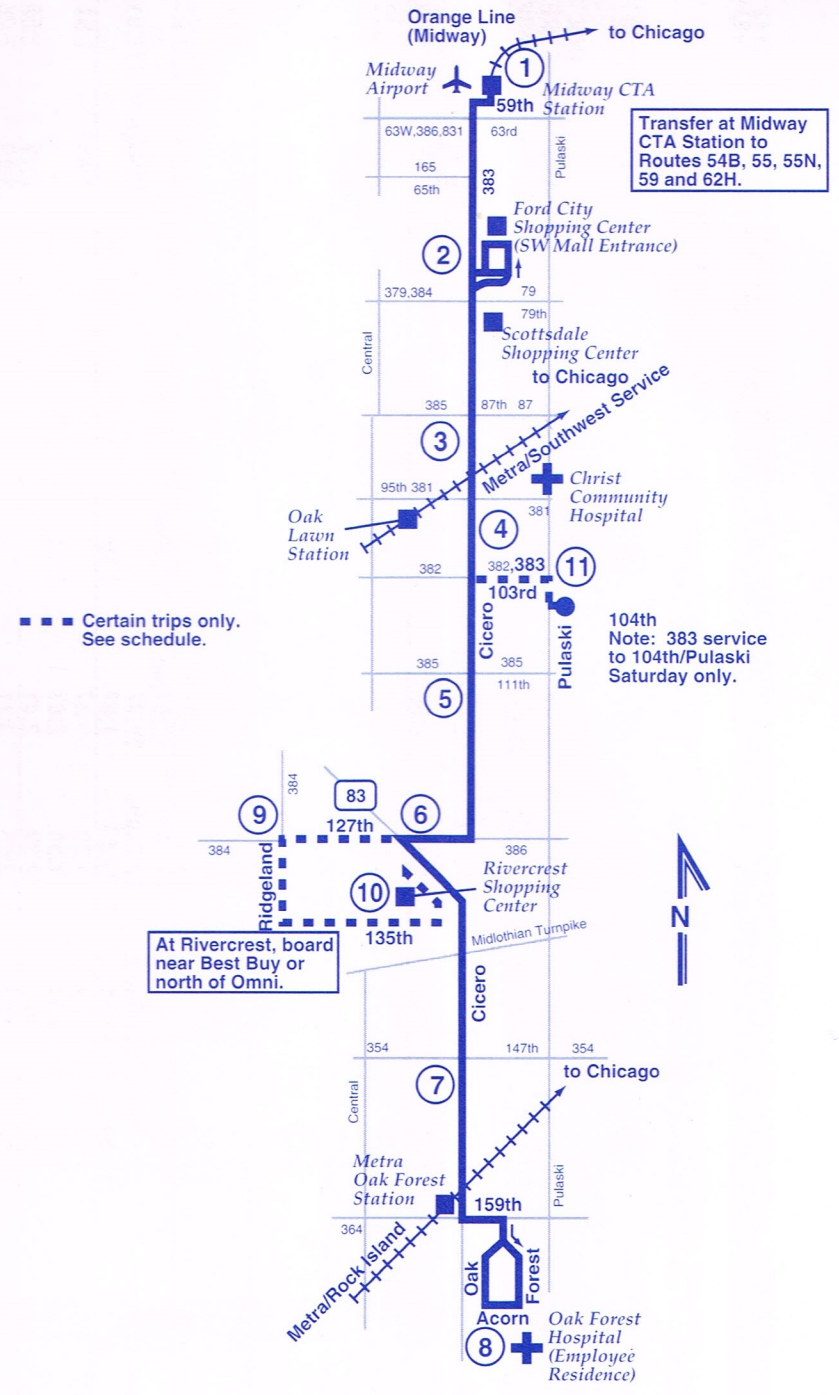

**CARRIER INFORMATION**

**OPERATED BY: Pace Southwest**  
For lost and found call (708) 598-5141

**ADDITIONAL INFORMATION**

The schedules, fares and other information in this timetable are subject to change. Pace does not assume responsibility for errors in timetables, nor for inconvenience or damage resulting from delayed trains or buses or failure to make connections.

# ROUTE 383 - SOUTH CICERO

C - Trip does not enter Ford City. Bus stops along Cicero Avenue.

Sunday service operates New Year's Day, Memorial Day, Fourth of July and Labor Day.

No service on Thanksgiving and Christmas.

C - Trip does not enter Ford City. Bus stops along Cicero Avenue.