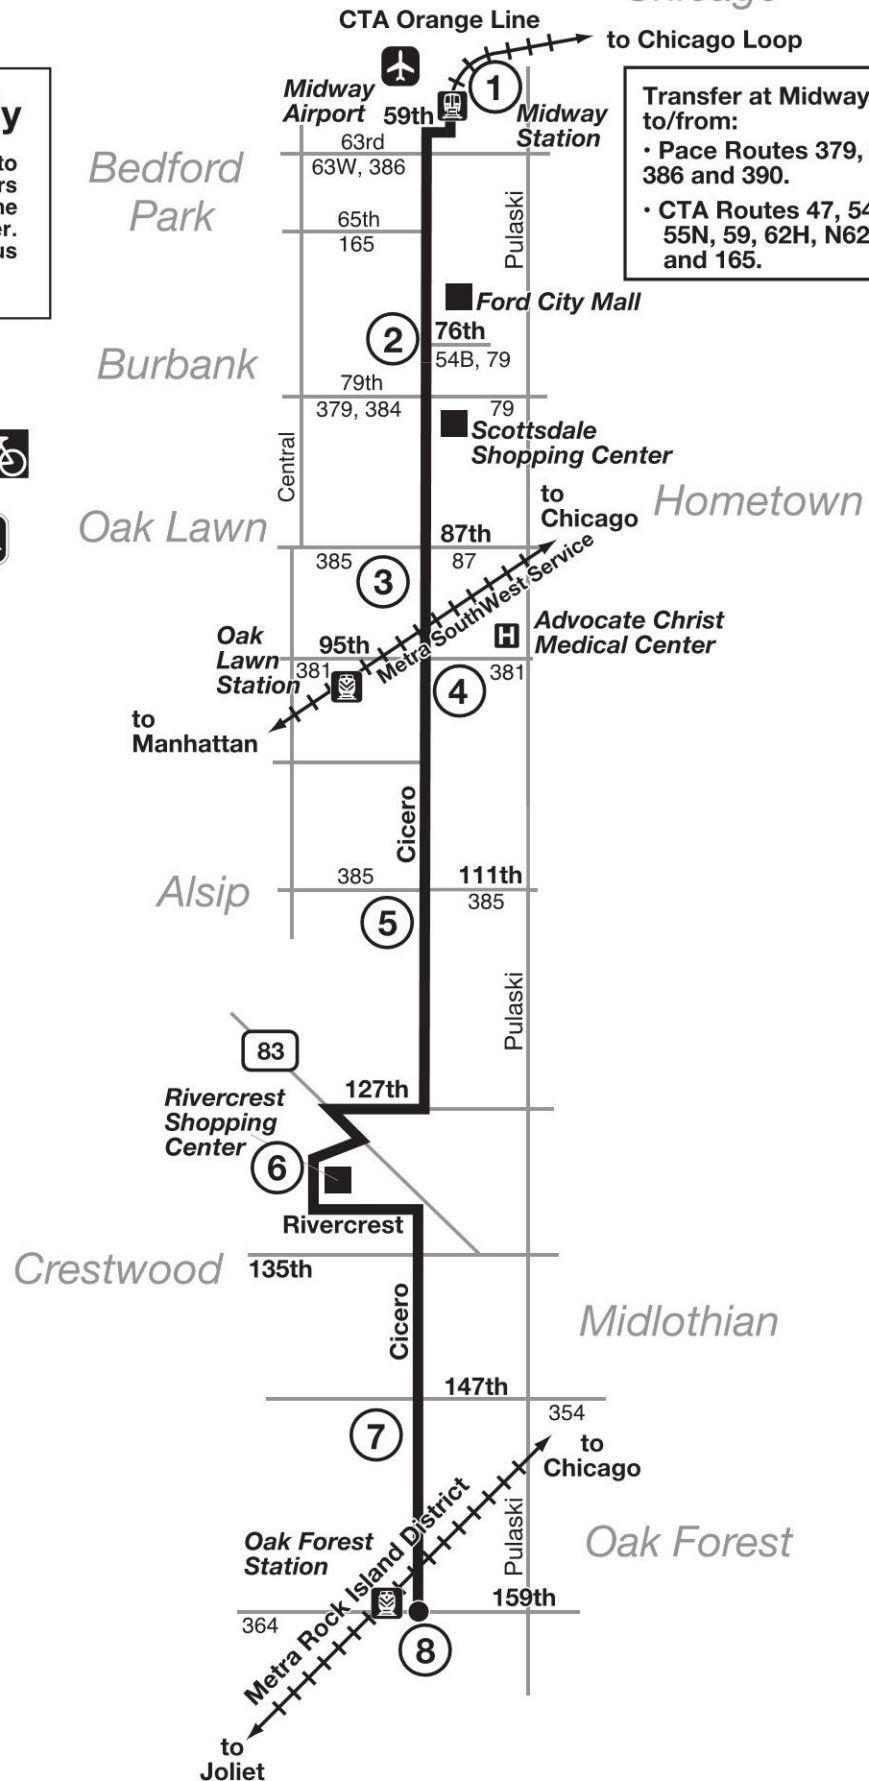

## SUNDAY NORTHBOUND

159TH/ CICERO	147TH/ CICERO	RIVERCREST SHOPPING CENTER	111TH/ CICERO	95TH/ CICERO	87TH/ CICERO	CICERO/ 76TH	MIDWAY CTA STATION
-	-	-	5:22AM	5:29AM	5:33AM	5:38AM	5:47AM
-	-	-	5:55	6:02	6:06	6:11	6:20
6:06AM	6:09AM	6:16AM	6:27	6:34	6:38	6:43	6:52
6:38	6:41	6:48	6:59	7:06	7:10	7:15	7:24
7:10	7:13	7:20	7:31	7:38	7:42	7:47	7:56
7:42	7:45	7:52	8:03	8:10	8:14	8:19	8:28
8:14	8:17	8:24	8:35	8:42	8:46	8:51	9:00
8:46	8:49	8:56	9:07	9:14	9:18	9:23	9:32
9:18	9:21	9:28	9:39	9:46	9:50	9:55	10:04
9:50	9:53	10:00	10:11	10:18	10:22	10:27	10:36
10:22	10:25	10:32	10:43	10:50	10:54	11:02	11:11
10:54	10:57	11:04	11:15	11:22	11:26	11:34	11:43
11:26	11:29	11:36	11:47	11:54	11:58	12:06PM	12:15PM
11:58	12:01PM	12:08PM	12:19PM	12:26PM	12:30PM	12:38	12:47
12:30PM	12:33	12:40	12:51	12:58	1:02	1:10	1:19
1:02	1:05	1:12	1:23	1:30	1:34	1:42	1:51
1:34	1:37	1:44	1:55	2:02	2:06	2:14	2:23
2:06	2:09	2:16	2:27	2:34	2:38	2:46	2:55
2:38	2:41	2:48	2:59	3:06	3:10	3:18	3:27
3:10	3:13	3:20	3:31	3:38	3:42	3:50	4:00
3:42	3:45	3:52	4:03	4:10	4:14	4:22	4:32
4:14	4:17	4:24	4:35	4:42	4:46	4:54	5:04
4:46	4:49	4:56	5:07	5:14	5:18	5:26	5:35
5:17	5:20	5:27	5:38	5:45	5:49	5:57	6:06
5:49	5:52	5:59	6:10	6:17	6:21	6:29	6:38
6:21	6:24	6:31	6:42	6:49	6:53	7:01	7:10
6:53	6:56	7:03	7:14	7:21	7:25	7:33	7:42
7:25	7:28	7:35	7:46	7:53	7:57	8:05	8:14
7:57	8:00	8:07	8:18	8:25	8:29	8:37	8:46
8:29	8:32	8:39	8:50	8:57	9:01	9:09	9:18
9:01	9:04	9:11	9:22	9:29	9:33	9:41	9:50
9:33	9:36	9:43	9:54	10:01	10:05	10:13	10:22
10:05	10:08	10:15	10:26	10:33	10:37	10:45	10:54
10:37	10:40	10:47	10:58	11:05	11:09	11:17	11:26