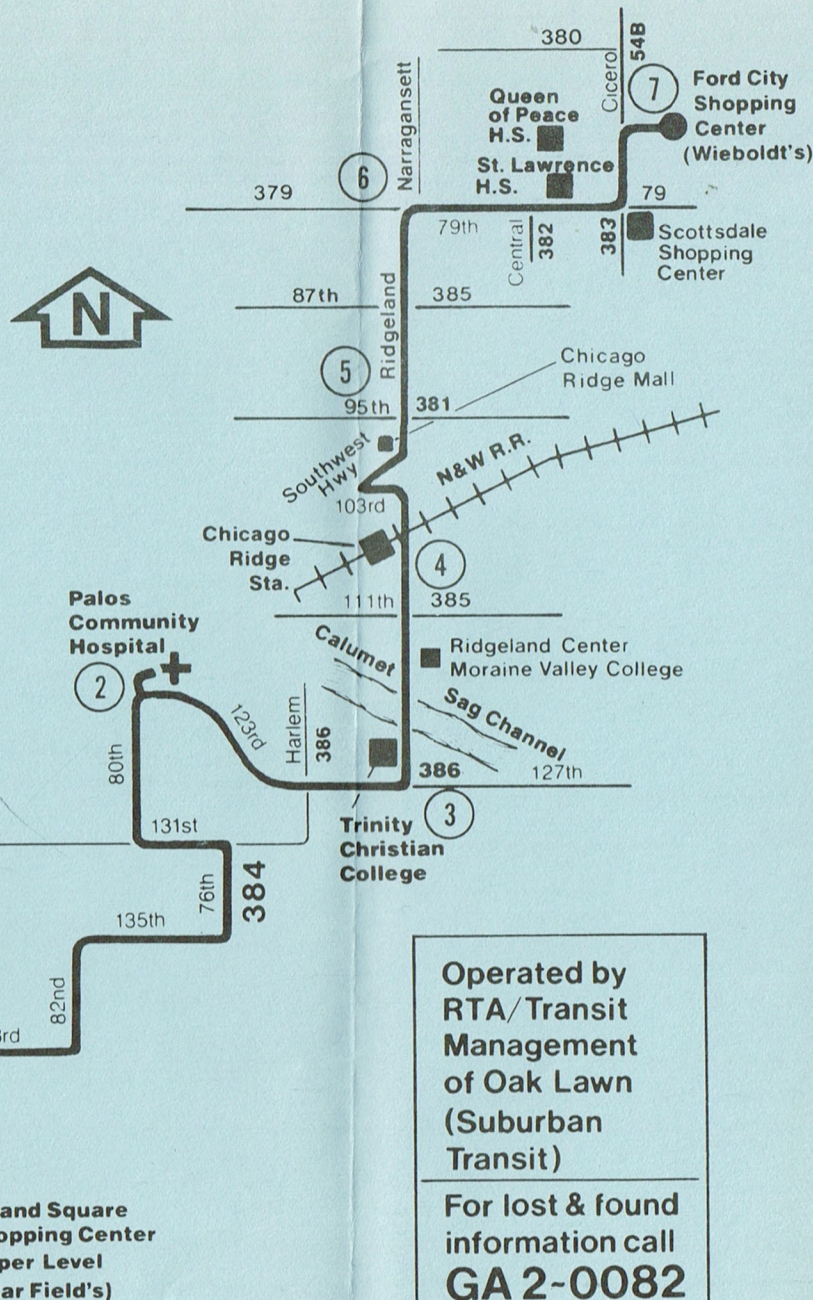

Operated by
RTA/Transit
Management
of Oak Lawn
(Suburban
Transit)

For lost & found
information call
GA 2-0082

Bus will stop upon signal to driver at any intersection along the route where it is safe to do so.

WEEKDAY

NORTHBOUND

①	②	③	④	⑤	⑥	⑦
ORLAND SQUARE	123RD 80TH AVE	127TH RIDGELAND	111TH RIDGELAND	95TH RIDGELAND	79TH NARRAGANSETT	FORD CITY
-	-	6:30am	6:35am	6:45am	6:50am	7:00am
6:30am	6:45am	6:55	7:00	7:10	7:15	7:25
7:30	7:45	7:55	8:00	8:10	8:15	8:25
8:30	8:45	8:55	9:00	9:10	9:15	9:25
9:30	9:45	9:55	10:00	10:10	10:15	10:25
10:30	10:45	10:55	11:00	11:10	11:15	11:25
11:30	11:45	11:55	12:00pm	12:10pm	12:15pm	12:25pm
12:30pm	12:45pm	12:55pm	1:00	1:10	1:15	1:25
1:30	1:45	1:55	2:00	2:10	2:15	2:25
2:30	2:45	2:55	3:00	3:10	3:15	3:25
3:30	3:45	3:55	4:00	4:10	4:15	4:25
4:30	4:45	4:55	5:00	5:10	5:15	5:25
5:30	5:45	5:55	6:00	6:10	6:15	6:25
6:30	6:45	6:55	7:00	7:10	7:15	7:25
7:30	7:45	7:55	8:00	8:10	8:15	8:25

SATURDAY

NORTHBOUND

①	②	③	④	⑤	⑥	⑦
ORLAND SQUARE	123RD 80TH AVE	127TH RIDGELAND	111TH RIDGELAND	95TH RIDGELAND	79TH NARRAGANSETT	FORD CITY
-	-	-	-	8:10am	8:15am	8:25am
-	-	-	-	9:10	9:15	9:25
9:30am	9:45am	9:55am	10:00am	10:10	10:15	10:25
10:30	10:45	10:55	11:00	11:10	11:15	11:25
11:30	11:45	11:55	12:00pm	12:10pm	12:15pm	12:25pm
12:30pm	12:45pm	12:55pm	1:00	1:10	1:15	1:25
1:30	1:45	1:55	2:00	2:10	2:15	2:25
2:30	2:45	2:55	3:00	3:10	3:15	3:25
3:30	3:45	3:55	4:00	4:10	4:15	4:25
4:30	4:45	4:55	5:00	5:10	5:15	5:25
5:30	5:45	5:55	6:00	6:10	-	-

SOUTHBOUND

⑦	⑥	⑤	④	③	②	①
FORD CITY	79TH NARRAGANSETT	95TH RIDGELAND	111TH RIDGELAND	127TH RIDGELAND	123RD 80TH AVE	ORLAND SQUARE
8:35am	8:45am	8:50am	9:00am	9:05am	9:15am	9:30am
9:35	9:45	9:50	10:00	10:05	10:15	10:30
10:35	10:45	10:50	11:00	11:05	11:15	11:30
11:35	11:45	11:50	12:00pm	12:05pm	12:15pm	12:30pm
12:35pm	12:45pm	12:50pm	1:00	1:05	1:15	1:30
1:35	1:45	1:50	2:00	2:05	2:15	2:30
2:35	2:45	2:50	3:00	3:05	3:15	3:30
3:35	3:45	3:50	4:00	4:05	4:15	4:30
4:35	4:45	4:50	5:00	5:05	5:15	5:30
5:35	5:45	5:50	6:00	6:05	-	-