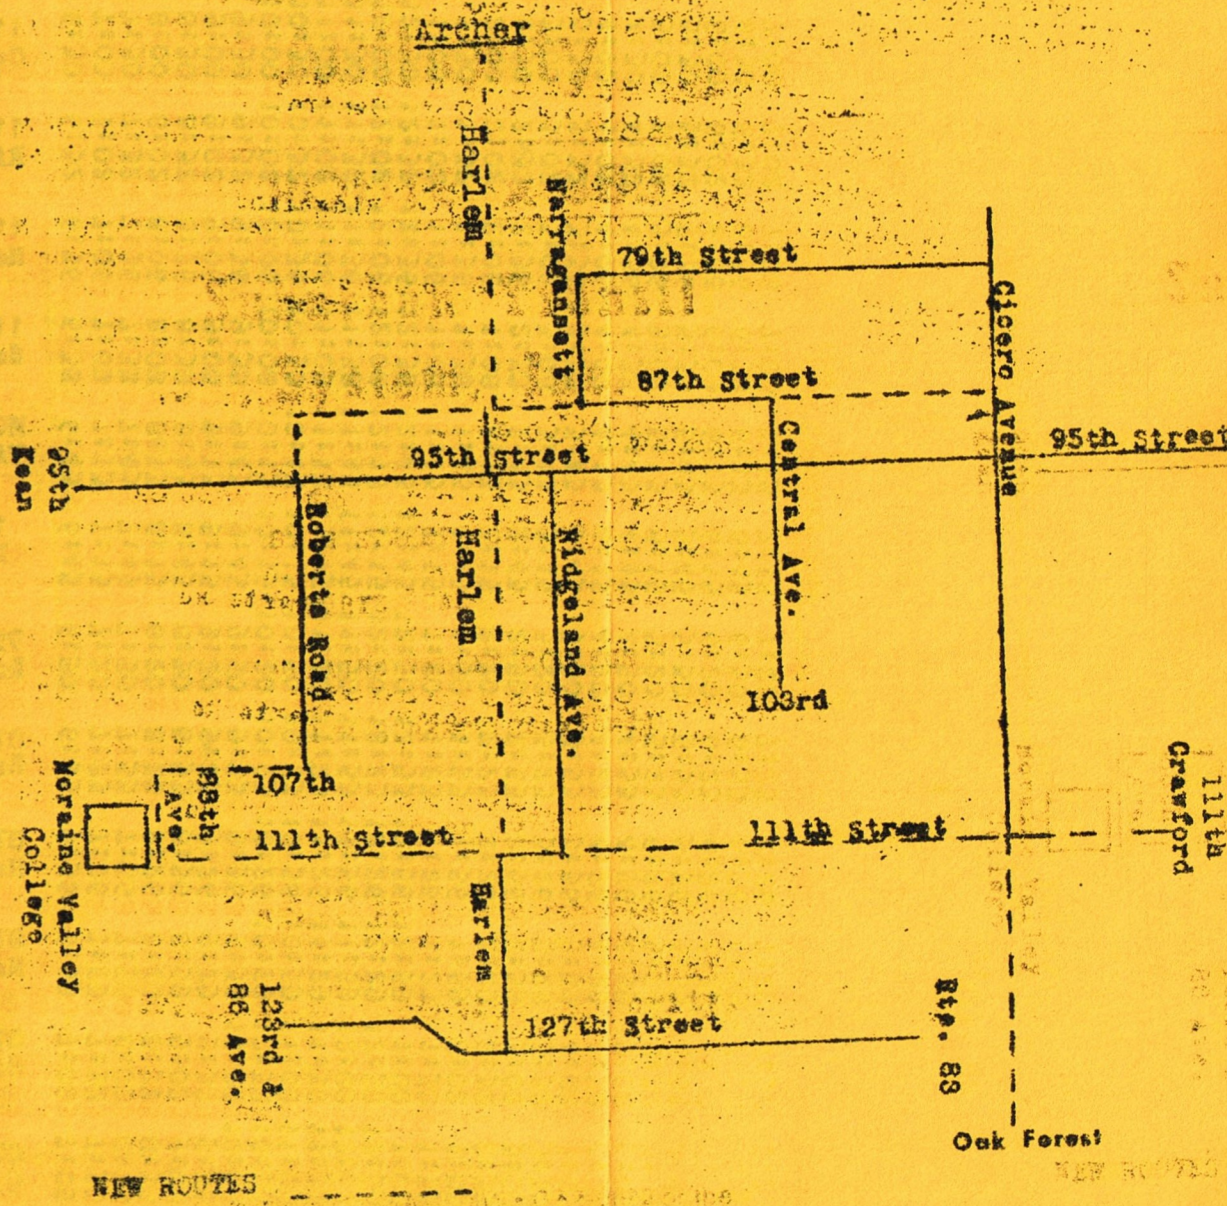

Regional Transportation Authority

ROUTE x 385

Suburban Transit System, Inc.

87TH STREET (Cicero)
ROBERTS ROAD
MORaine VALLEY COLLEGE
111TH STREET (Crawford)

(October 1973)

"Service shown in this
fare table is provided,
in part, by the Regional
Transportation Authority."

For travel information
HTS-3851 • GA2-0081 • GA2-0082 or the
OTA Travel Information Center 870-5000

THE

Suburban Transit System

NEW ROUTES

NEW ROUTES

87th & Cicero
87th & Central
87th & Narragansett
87th & Harlem
87th & Roberts Rd
95th & Roberts Rd
107th & Roberts Rd
MORAIN VALLEY COLLEGE
111th & Southwest Hwy
111th & Harlem
111th & Ridgeland
111th & Crawford

6:25	6:58	7:00	7:03	7:05	6:25	6:58	7:00	7:03	7:05
7:25	7:58	8:00	8:03	8:05	7:25	7:58	8:00	8:03	8:05
8:25	8:58	9:00	9:03	9:05	8:25	8:58	9:00	9:03	9:05
9:25	9:58	10:00	10:03	10:05	9:25	9:58	10:00	10:03	10:05
10:25	10:58	11:00	11:03	11:05	10:25	10:58	11:00	11:03	11:05
11:25	11:58	12:00	12:03	12:05	11:25	11:58	12:00	12:03	12:05
12:25	12:58	1:00	1:03	1:05	12:25	12:58	1:00	1:03	1:05
1:25	1:58	2:00	2:03	2:05	1:25	1:58	2:00	2:03	2:05
2:25	2:58	3:00	3:03	3:05	2:25	2:58	3:00	3:03	3:05
3:25	3:58	4:00	4:03	4:05	3:25	3:58	4:00	4:03	4:05
4:25	4:58	5:00	5:03	5:05	4:25	4:58	5:00	5:03	5:05
5:25	5:58	6:00	6:03	6:05	5:25	5:58	6:00	6:03	6:05
6:25	6:58	7:00	7:03	7:05	6:25	6:58	7:00	7:03	7:05

6:25	6:57	7:00	7:03	7:05	6:25	6:57	7:00	7:03	7:05
7:25	7:57	8:00	8:03	8:05	7:25	7:57	8:00	8:03	8:05
8:25	8:57	9:00	9:03	9:05	8:25	8:57	9:00	9:03	9:05
9:25	9:57	10:00	10:03	10:05	9:25	9:57	10:00	10:03	10:05
10:25	10:57	11:00	11:03	11:05	10:25	10:57	11:00	11:03	11:05
11:25	11:57	12:00	12:03	12:05	11:25	11:57	12:00	12:03	12:05
12:25	12:57	1:00	1:03	1:05	12:25	12:57	1:00	1:03	1:05
1:25	1:57	2:00	2:03	2:05	1:25	1:57	2:00	2:03	2:05
2:25	2:57	3:00	3:03	3:05	2:25	2:57	3:00	3:03	3:05
3:25	3:57	4:00	4:03	4:05	3:25	3:57	4:00	4:03	4:05
4:25	4:57	5:00	5:03	5:05	4:25	4:57	5:00	5:03	5:05
5:25	5:57	6:00	6:03	6:05	5:25	5:57	6:00	6:03	6:05
6:25	6:57	7:00	7:03	7:05	6:25	6:57	7:00	7:03	7:05