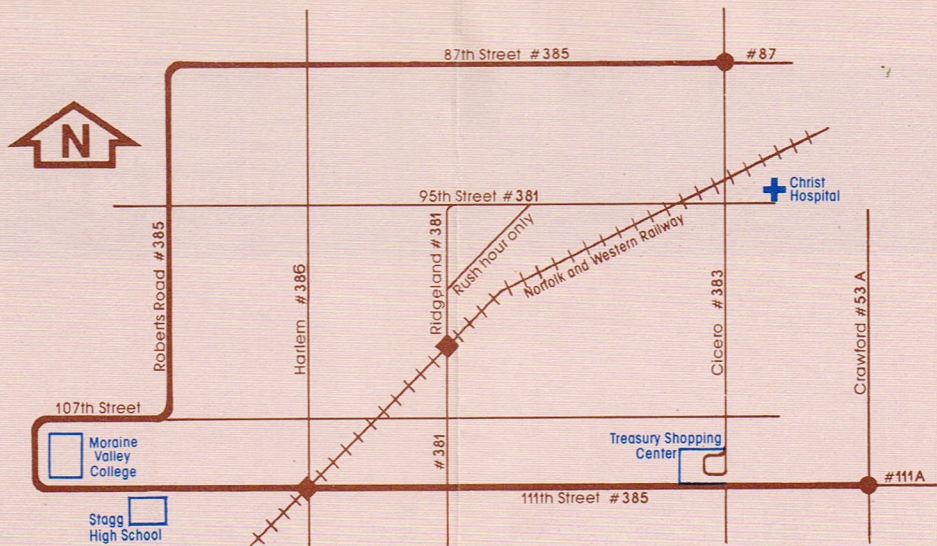

Route 385 87th/111th Southbound Saturdays

87th & Cicero	87th & Harlem	95th & Roberts Road	Moraine Valley College	111th & Harlem	111th & Ridgeland	111th & Cicero	111th & Crawford
6:25am	6:34am	6:40am	6:47am	6:54am	6:58am	7:03am	7:05am
7:25	7:34	7:40	7:47	7:54	7:58	8:03	8:05
8:25	8:34	8:40	8:47	8:54	8:58	9:03	9:05
9:25	9:34	9:40	9:47	9:54	9:58	10:03	10:05
10:25	10:34	10:40	10:47	10:54	10:58	11:03	11:05
11:25	11:34	11:40	11:47	11:54	11:58	12:03pm	12:05pm
12:25pm	12:34pm	12:40pm	12:47pm	12:54pm	12:58pm	1:03	1:05
1:25	1:34	1:40	1:47	1:54	1:58	2:03	2:05
2:25	2:34	2:40	2:47	2:54	2:58	3:03	3:05
3:25	3:34	3:40	3:47	3:54	3:58	4:03	4:05
4:25	4:34	4:40	4:47	4:54	4:58	5:03	5:05
5:25	5:34	5:40	5:47	5:54	5:58	6:03	6:05
6:25	6:34	6:40	6:47	6:54	6:58	7:03	7:05