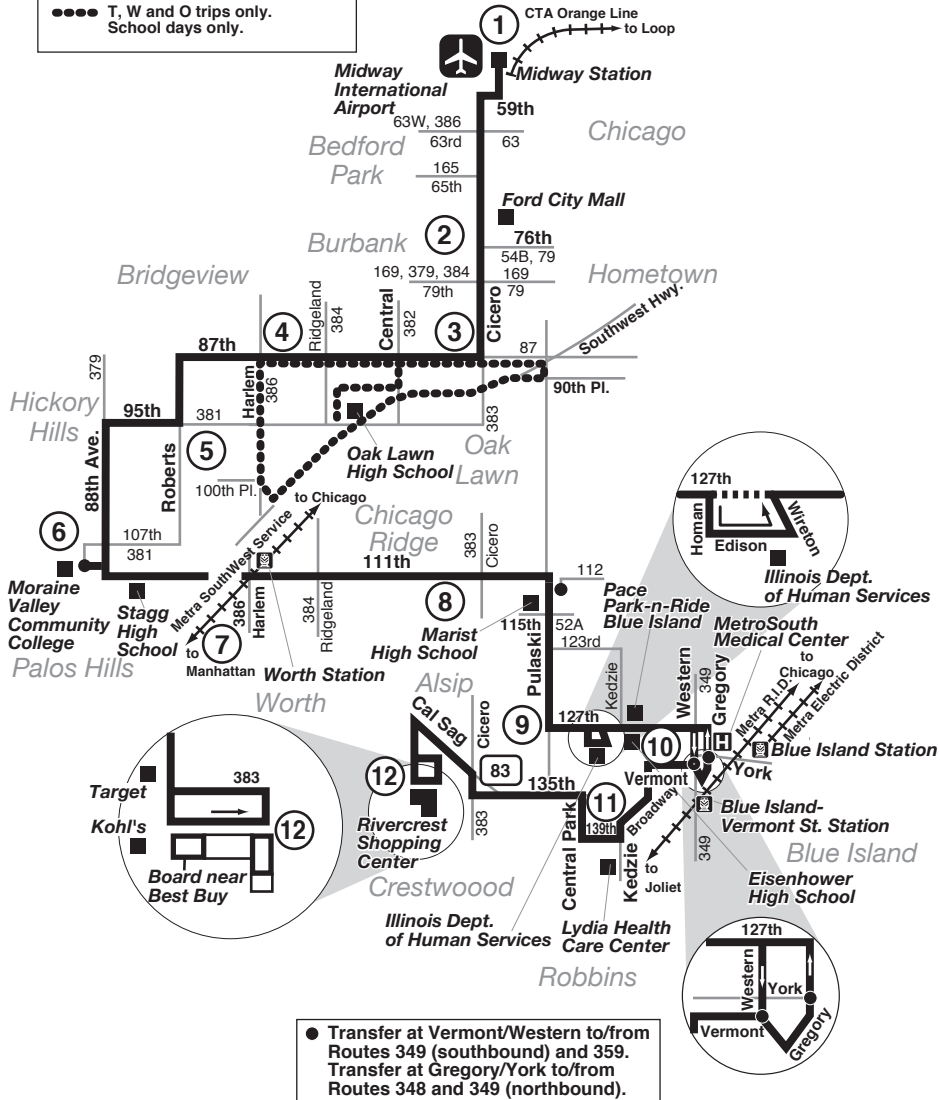

Route 385

Effective Date
May 20, 2019

PS Posted Stops Only

Buses on this route will stop to pick up and drop off passengers only at bus stop signs with the Pace logo and route number. Please wait for the bus at a bus stop sign.

Northbound buses only.

T, W and O trips only.
School days only.

Transfer at Midway Station to/from:

- Pace Routes 379, 382, 383, 384, 386 and 390.
- CTA Routes 47, 54B, 55, 55A, 55N, 59, 62H, N62, 63, 63W and 165.

- Transfer at Vermont/Western to/from Routes 349 (southbound) and 359. Transfer at Gregory/York to/from Routes 348 and 349 (northbound).

REGULAR FARE ROUTE

Use your Ventra® Card
or exact fare in cash.
Driver Has No Change

TRAVEL INFORMATION

For travel information:
RTA Travel Information Center
(312) 836-7000

For other information:
Pace Customer Relations
(847) 364-PACE (7223)

CARRIER INFORMATION

OPERATED BY: Pace Southwest
For lost and found call (708) 598-5141
ADDITIONAL INFORMATION

The schedules, fares and other information in this timetable are subject to change. Pace does not assume responsibility for errors in timetables, nor for inconvenience or damage resulting from delayed trains or buses or failure to make connections.

PS Posted Stops Only

Buses on this route will stop to pick up and drop off passengers only at bus stop signs with the Pace logo and route number. Please wait for the bus at a bus stop sign.

385 87th-111th-127th

All Pace service is wheelchair accessible.