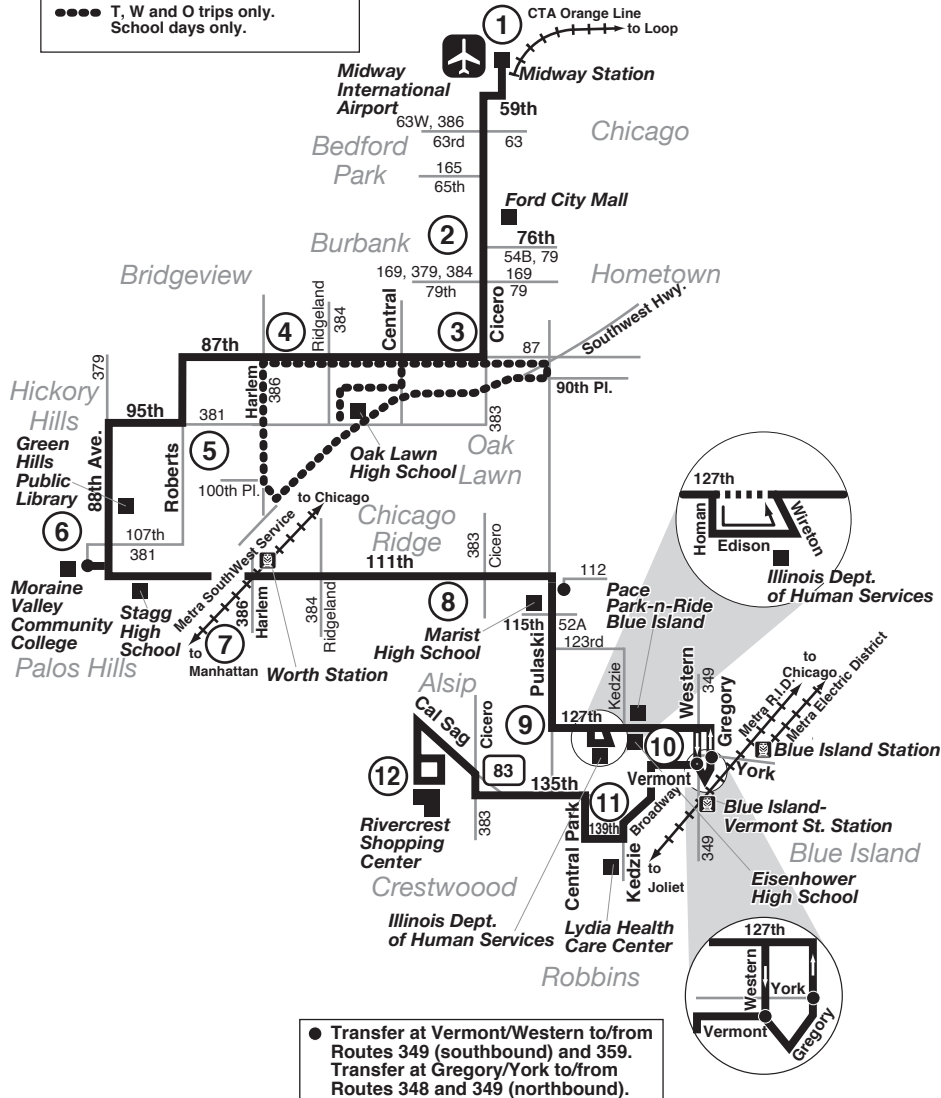

Route 385

Effective Date
November 10, 2022

PS Posted Stops Only

Buses on this route will stop to pick up and drop off passengers only at bus stop signs with the Pace logo and route number. Please wait for the bus at a bus stop sign.

■■■■ Northbound buses only.

●●●● T, W and O trips only.
School days only.

Transfer at Midway Station to/from:

- Pace Routes 379, 383, 384, 386 and 390.
- CTA Routes 47, 54B, 55, 55A, 55N, 59, 62H, N62, 63, 63W and 165.

- Transfer at Vermont/Western to/from Routes 349 (southbound) and 359.
- Transfer at Gregory/York to/from Routes 348 and 349 (northbound).

REGULAR FARE ROUTE

Use your Ventra® Card
or exact fare in cash.
Driver Has No Change

TRAVEL INFORMATION

For travel information:
RTA Travel Information Center
(312) 836-7000

For other information:
Pace Customer Relations
(847) 364-PACE (7223)

CARRIER INFORMATION

OPERATED BY: Pace Southwest
For lost and found call (708) 598-5141

ADDITIONAL INFORMATION

The schedules, fares and other information in this timetable are subject to change. Pace does not assume responsibility for errors in timetables, nor for inconvenience or damage resulting from delayed trains or buses or failure to make connections.

PS Posted Stops Only

Buses on this route will stop to pick up and drop off passengers only at bus stop signs with the Pace logo and route number. Please wait for the bus at a bus stop sign.

385

87th-111th-127th

All Pace service is wheelchair accessible.