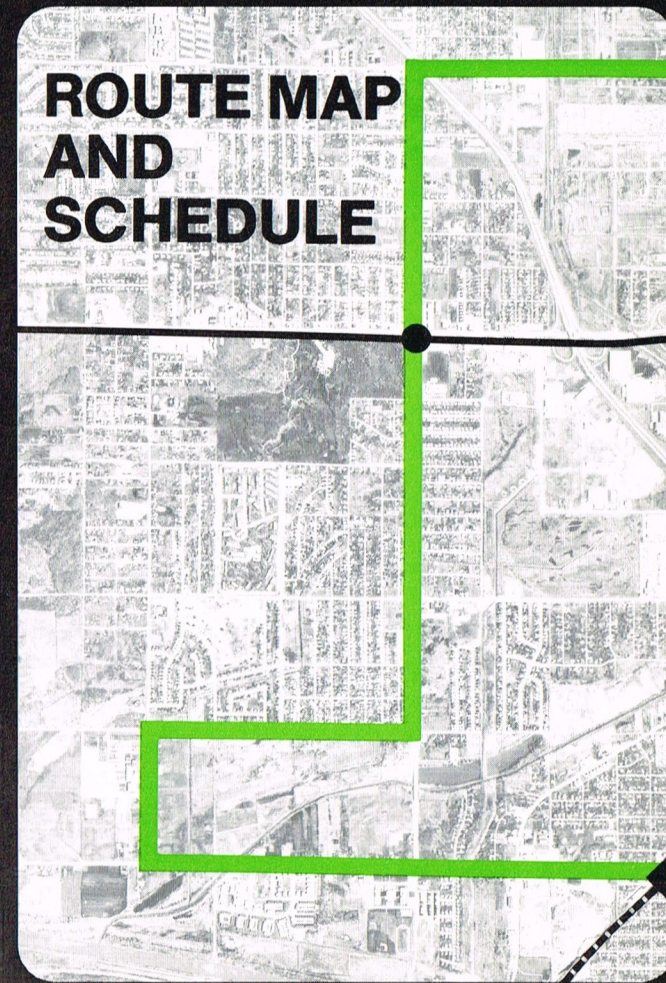

• Operates Monday through Friday only.

The Regional Transportation Authority is pleased to institute this new experimental bus service as part of its program to upgrade mass transit in the six county RTA region. It is hoped that many other similar new routes will be implemented over the next several months. If you have any suggestions for better public transportation, the RTA is always anxious to hear from you. Just write to 300 North State Street, Chicago, 60610.

🚌 x385 operates between 87th Street & Cicero and 111th Street & Crawford via 87th Street, Roberts Road, 107th Street, 88th Avenue and 111th Street.

- 🚌 49A South Western
- 🚌 52A South Kedzie
- 🚌 53A South Pulaski
- 🚌 87 87th Street
- 🚌 95 83rd - 95th Street
- 🚌 103 West 103rd Street
- 🚌 111A Vincennes - 111th Street
  operated by the Chicago Transit Authority

- 🚌 381 95th Street (Main Line)
- 🚌 382 Central/Narragansett
- 🚌 383 Cicero Avenue
  operated by the Suburban Transit System

☎ For travel information
HI5-3831 • GA2-0081 • GA2-0082 or the
CTA Travel Information Center 670-5000

Regional Transportation Authority

BUS ROUTE x385

87th Street (Cicero)
Roberts Road
Moraine Valley College
111th Street (Crawford)

October 1975

ROUTE MAP AND SCHEDULE