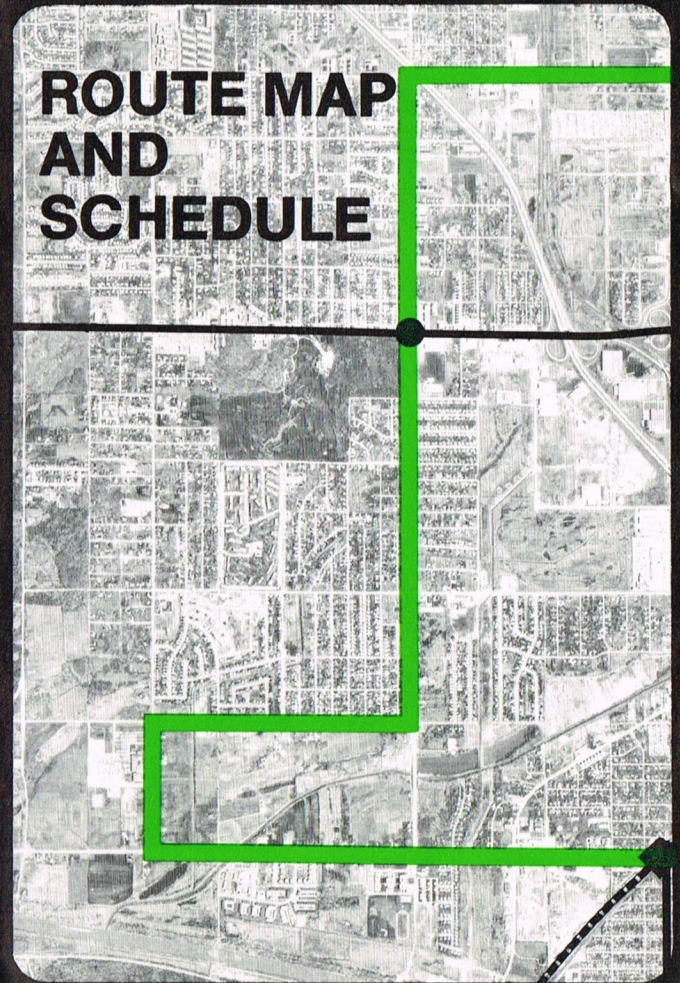

• Operates Monday through Friday only.

The Regional Transportation Authority is pleased to institute this new experimental bus service as part of its program to upgrade mass transit in the six county RTA region. It is hoped that many other similar new routes will be implemented over the next several months. If you have any suggestions for better public transportation, the RTA is always anxious to hear from you. Just write to 300 North State Street, Chicago, 60610.

 x385 operates between 87th Street & Cicero and 111th Street & Crawford via 87th Street, Roberts Road, 107th Street, 88th Avenue and 111th Street.

-  49A South Western
-  52A South Kedzie
-  53A South Pulaski
-  87 87th Street
-  95 83rd - 95th Street
-  103 West 103rd Street
-  111A Vincennes - 111th Street
operated by the Chicago Transit Authority

-  381 95th Street (Main Line)
-  382 Central/Narragansett
-  383 Cicero Avenue
operated by the Suburban Transit System

 For travel information
HI5-3831 • GA2-0081 • GA2-0082 or the
Travel Information Center 670-5000

x385

87th Street (Cicero)
Roberts Road
Moraine Valley College
111th Street (Crawford)

October 1975

x385

**Monday through Saturday Service
(No Holidays—No Sundays)**

**Operated by
Suburban Transit System**

FARES (per zone)