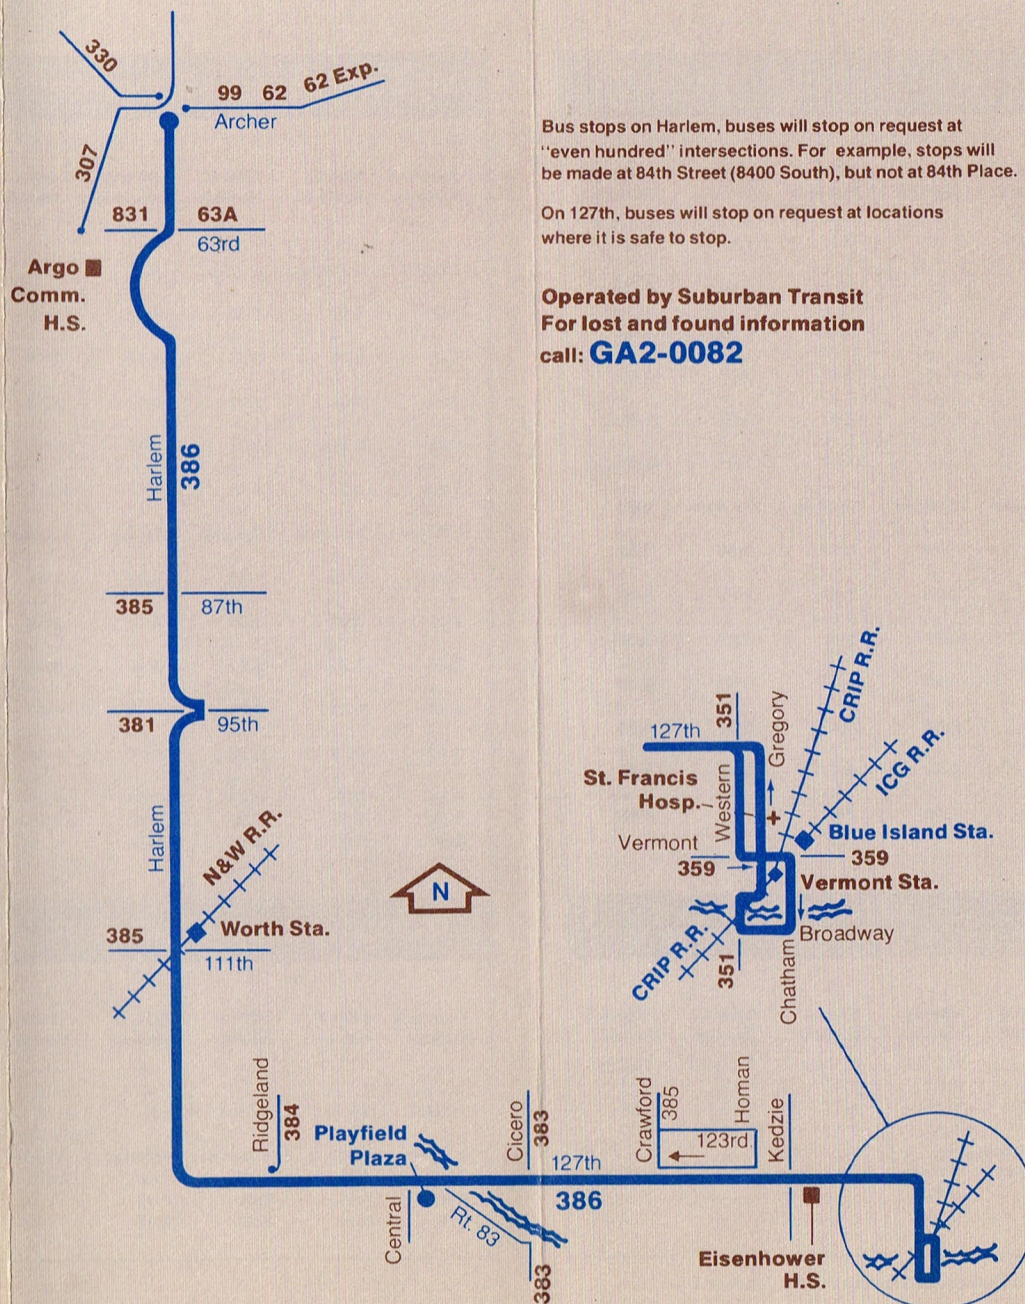

RTA Travel Information is a 24 hour facility. For better service, call during the off-peak hours.

In Chicago;
836-7000
In the suburbs
toll free;
800-972-7000

Fares

Adult
Weekdays
Universal Transfer **50¢**
10

Senior Citizens & Handicapped Persons (with RTA card), Students Children 7-11.
Weekdays
Universal Transfer **25¢**
5

Children under 7 (when with fare-paying passenger).
free

Bus stops on Harlem, buses will stop on request at "even hundred" intersections. For example, stops will be made at 84th Street (8400 South), but not at 84th Place.

On 127th, buses will stop on request at locations where it is safe to stop.

Operated by Suburban Transit
For lost and found information
call: **GA2-0082**