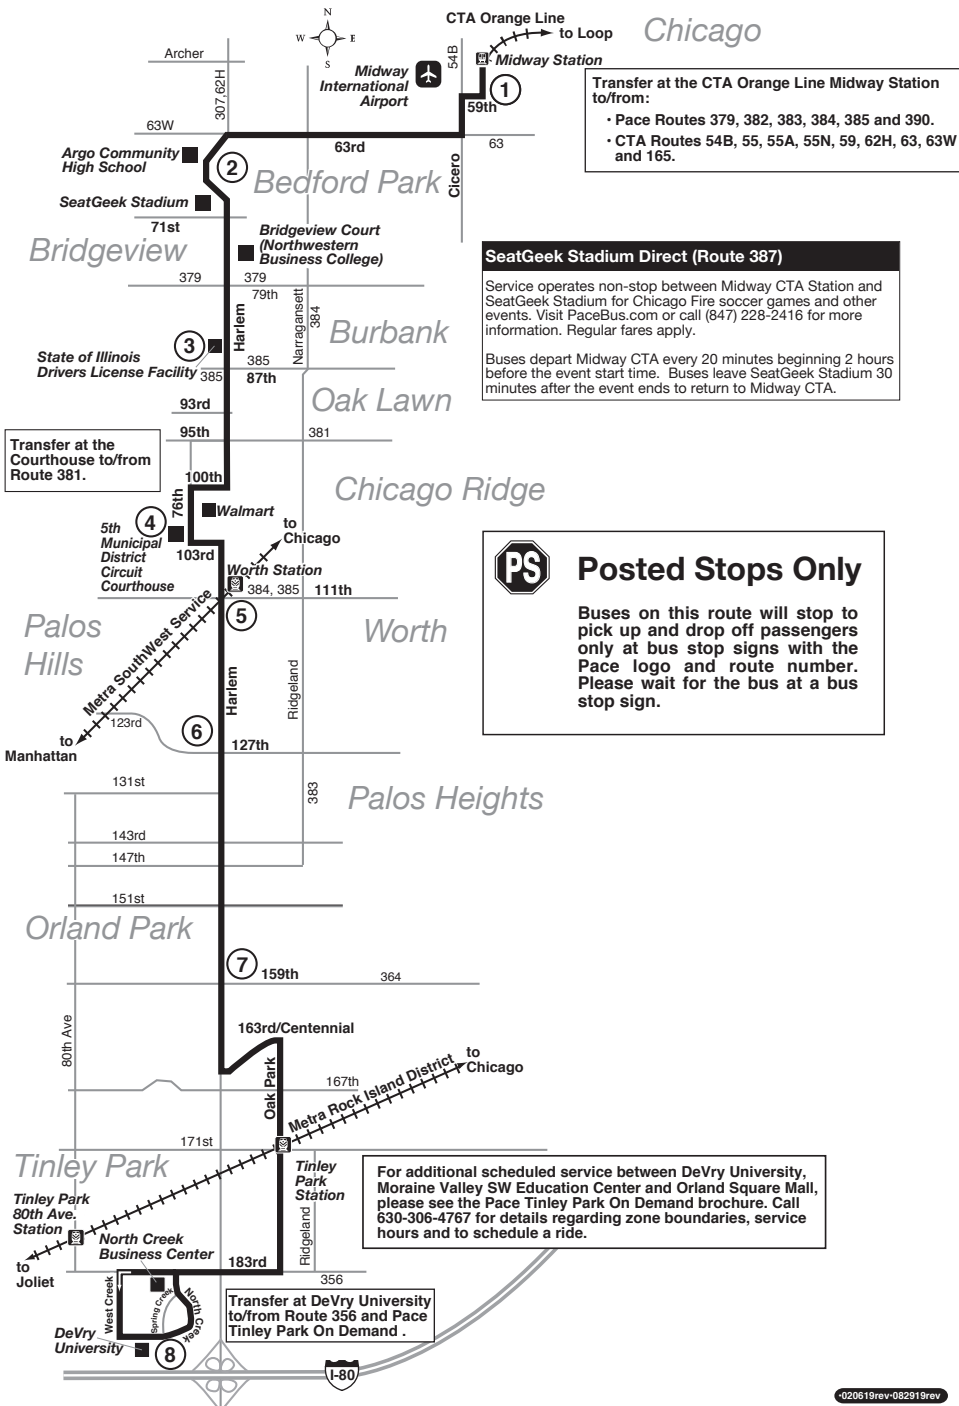

Route 386

Effective Date
September 15, 2019

REGULAR FARE ROUTE

Use your Ventra® Card
or exact fare in cash.
Driver Has No Change

TRAVEL INFORMATION

For travel information:
RTA Travel Information Center
(312) 836-7000

For other information:
Pace Customer Relations
(847) 364-PACE (7223)

CARRIER INFORMATION

OPERATED BY: Pace Southwest
For lost and found call (708) 598-5141

ADDITIONAL INFORMATION

Posted Stops Only

Buses on this route will stop to pick up and drop off passengers only at bus stop signs with the Pace logo and route number. Please wait for the bus at a bus stop sign.