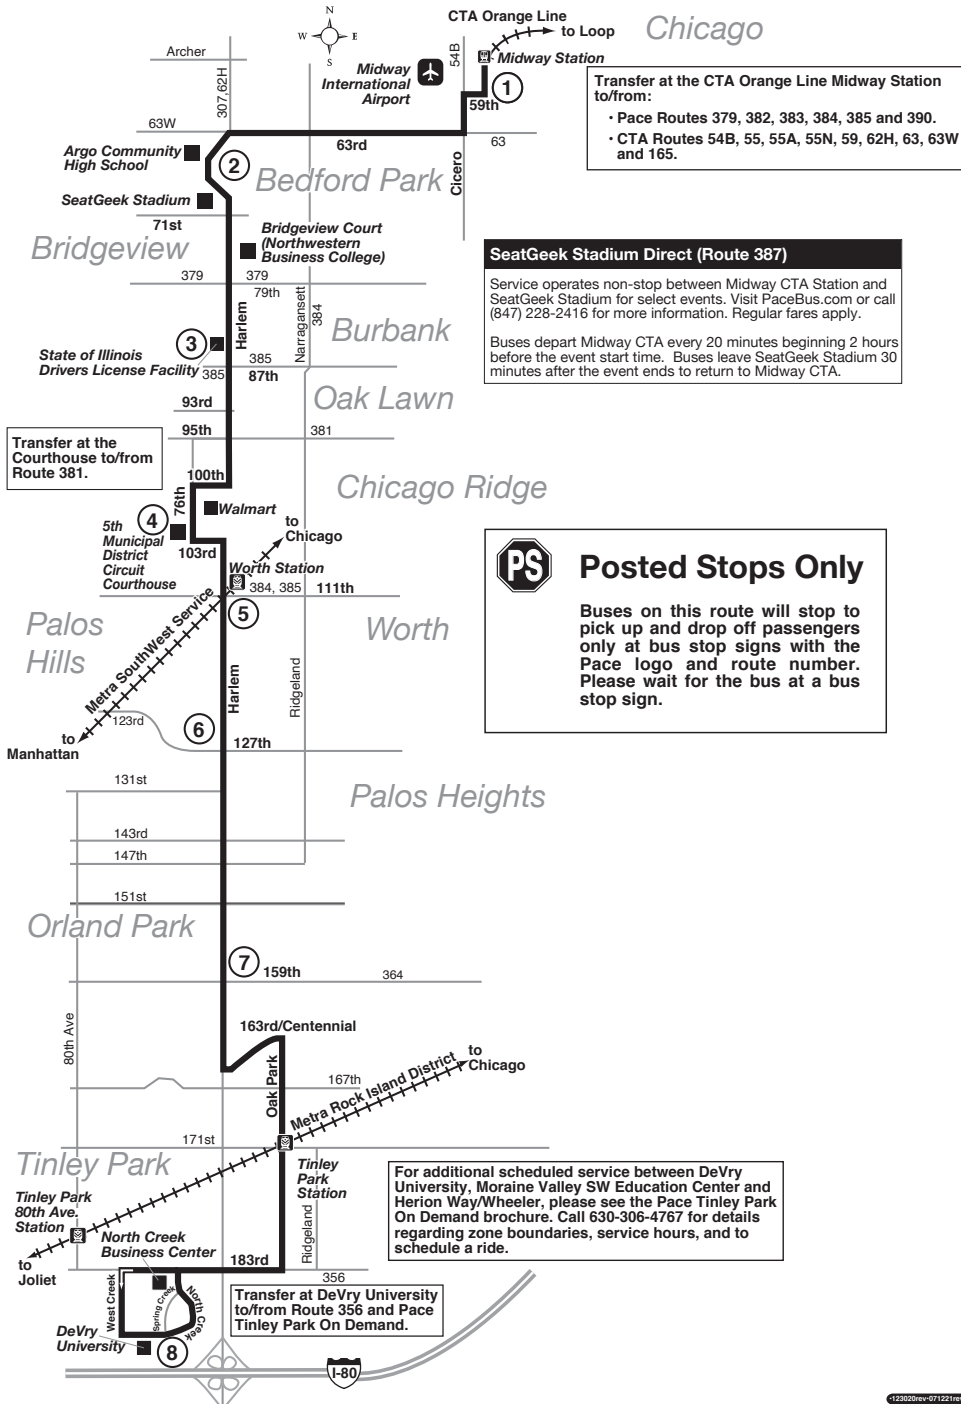

Route 386

Effective Date
August 8, 2021

REGULAR FARE ROUTE

Use your Ventra® Card
or exact fare in cash.
Driver Has No Change

TRAVEL INFORMATION

For travel information:
RTA Travel Information Center
(312) 836-7000

For other information:
Pace Customer Relations
(847) 364-PACE (7223)

CARRIER INFORMATION

OPERATED BY: Pace Southwest
For lost and found call (708) 598-5141

ADDITIONAL INFORMATION

Posted Stops Only

Buses on this route will stop to pick up and drop off passengers only at bus stop signs with the Pace logo and route number. Please wait for the bus at a bus stop sign.