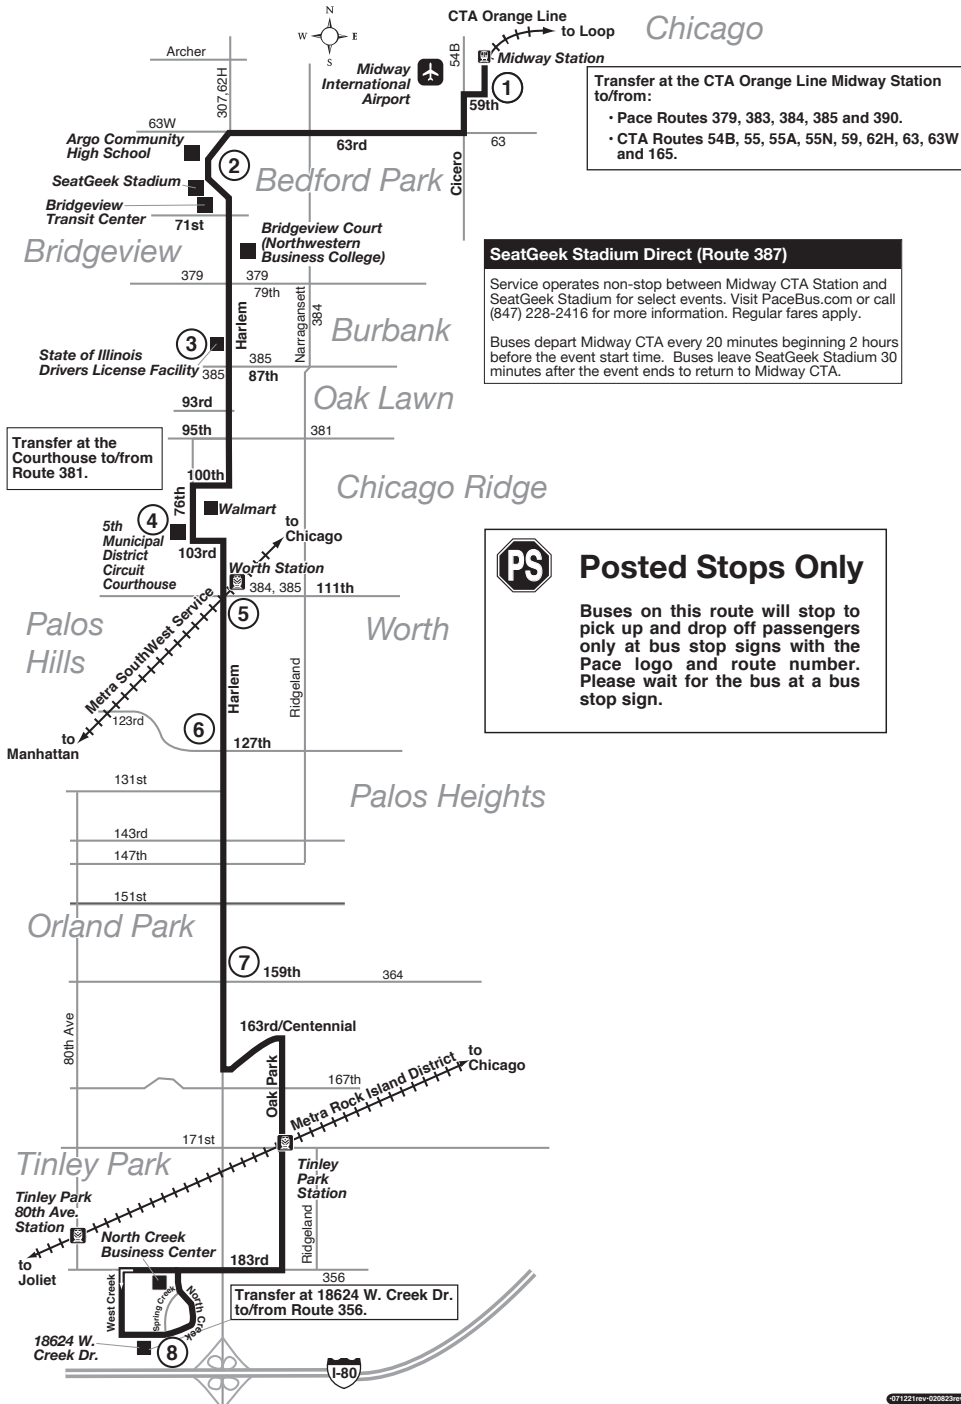

Route 386

Effective Date
November 10, 2022

Transfer at the CTA Orange Line Midway Station to/from:

- Pace Routes 379, 383, 384, 385 and 390.
- CTA Routes 54B, 55, 55A, 55N, 59, 62H, 63, 63W and 165.

SeatGeek Stadium Direct (Route 387)

Service operates non-stop between Midway CTA Station and SeatGeek Stadium for select events. Visit PaceBus.com or call (847) 228-2416 for more information. Regular fares apply.

Buses depart Midway CTA every 20 minutes beginning 2 hours before the event start time. Buses leave SeatGeek Stadium 30 minutes after the event ends to return to Midway CTA.

PS Posted Stops Only

Buses on this route will stop to pick up and drop off passengers only at bus stop signs with the Pace logo and route number. Please wait for the bus at a bus stop sign.

REGULAR FARE ROUTE

PS Posted Stops Only

Buses on this route will stop to pick up and drop off passengers only at bus stop signs with the Pace logo and route number. Please wait for the bus at a bus stop sign.

386 South Harlem