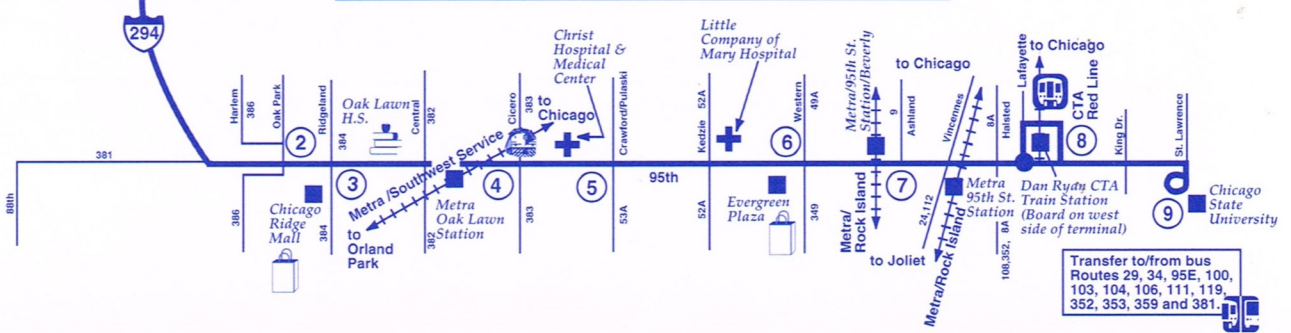

EASTBOUND

1	2	3	4	5	6	7	8	9
UPS HODGKINS	95TH OAK PARK	95TH RIDGELAND	95TH CICERO	95TH PULASKI	95TH WESTERN	95TH ASHLAND	DAN RYAN CTA STATION	CHICAGO STATE UNIVERSITY
3:20am #	3:34am	3:36am	3:44am	3:48am	3:55am	4:00am	4:07am	-
3:37 #	3:51	3:53	4:01	4:05	4:12	4:17	4:24	4:31am
9:20	9:34	9:36	9:44	9:48	9:56	10:03	10:10	-
9:30	9:44	9:46	9:54	9:58	10:06	10:13	10:20	10:27
3:00pm	3:14pm	3:16pm	3:24pm	3:28pm	3:36pm	3:43pm	3:50pm	-
3:10	3:24	3:26	3:34	3:38	3:46	3:53	4:00	-
3:15	3:29	3:31	3:39	3:43	3:51	3:58	4:05	-
9:45	9:59	10:01	10:09	10:13	10:20	10:25	10:32	-
9:50	10:04	10:06	10:14	10:18	10:25	10:30	10:37	-
10:00	10:14	10:16	10:24	10:28	10:35	10:40	10:47	10:54pm

X - Trip operates express. No stops are made along 95th Street.

- Trip operates Tuesday - Saturday.

120703strv032604rp

Service will operate for Monday - Friday shifts.

No holiday service.

Route 395 Effective Date January 2, 2004

Travels via I-294 Tri-State non-stop

United Parcel Service Hodgkins

LIMITED STOP SERVICE

Bus will stop only at Chicago State University (95th Street entrance), Dan Ryan CTA Station, Halsted, Vincennes, Loomis, Ashland, Damen, Western, California, Kedzie, Central Park, Pulaski/Crawford, Kostner, Cicero, 52nd Ave., Central, Southwest Highway, Ridgeland and Oak Park.

Transfer to/from bus
Routes 29, 34, 95E, 100,
103, 104, 106, 111, 119,
352, 353, 359 and 381.