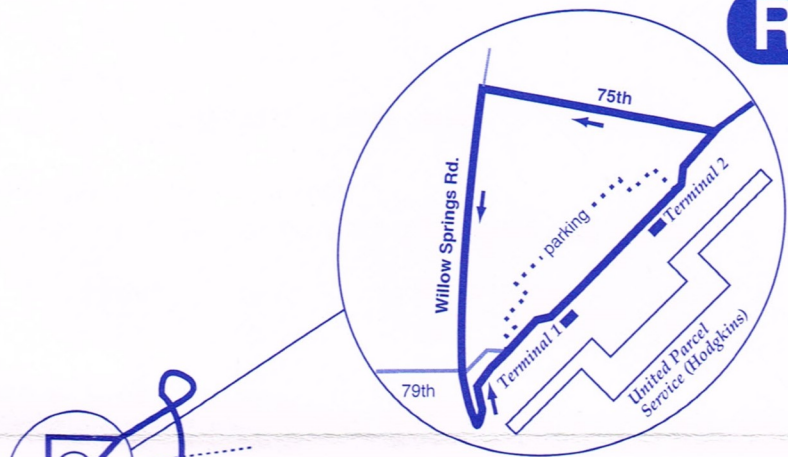

EASTBOUND

1	2	3	4	5	6	7	8	9
UPS HODGKINS	95TH OAK PARK	95TH RIDGELAND	95TH CICERO	95TH PULASKI	95TH WESTERN	95TH ASHLAND	DAN RYAN CTA STATION	CHICAGO STATE UNIVERSITY
3:20am #	3:34am	3:36am	3:44am	3:48am	3:55am	4:00am	4:07am	-
3:37 #	3:51	3:53	4:01	4:05	4:12	4:17	4:24	4:31am
9:20	9:34	9:36	9:44	9:48	9:56	10:03	10:10	-
9:30	9:44	9:46	9:54	9:58	10:06	10:13	10:20	10:27
3:00pm	3:14pm	3:16pm	3:24pm	3:28pm	3:36pm	3:43pm	3:50pm	-
3:10	3:24	3:26	3:34	3:38	3:46	3:53	4:00	-
3:15	3:29	3:31	3:39	3:43	3:51	3:58	4:05	-
9:45	9:59	10:01	10:09	10:13	10:20	10:25	10:32	-
9:50	10:04	10:06	10:14	10:18	10:25	10:30	10:37	-
10:00	10:14	10:16	10:24	10:28	10:35	10:40	10:47	10:54pm

X - Trip operates express. No stops are made along 95th Street.

- Trip operates Tuesday - Saturday.

120703strv032604rp

Service will operate for Monday - Friday shifts.

No holiday service.

Route 395 Effective Date January 2, 2004

Travels via I-294 Tri-State non-stop

United Parcel Service Hodgkins

LIMITED STOP SERVICE

Bus will stop only at Chicago State University (95th Street entrance), Dan Ryan CTA Station, Halsted, Vincennes, Loomis, Ashland, Damen, Western, California, Kedzie, Central Park, Pulaski/Crawford, Kostner, Cicero, 52nd Ave., Central, Southwest Highway, Ridgeland and Oak Park.