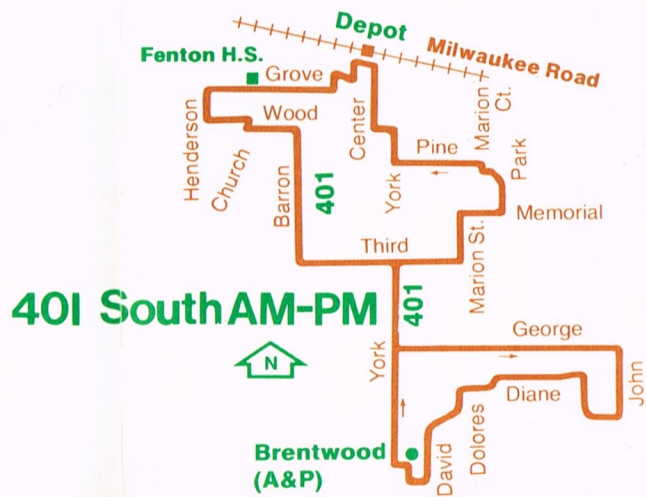

402 North AM

402 North PM

401 South AM-PM

RTA Travel Information is a 24 hour facility. For better service, call during the off-peak hours.

In Chicago;
836-7000
 In the suburbs
 toll free;
800-972-7000

Fares

401 South Bensenville

Leave Depot	Henderson & Grove	Barron & 3rd	George & John	Brentwood (A&P)	Marion & 3rd	Pine & York	Arrive Depot
3:25pm	3:30pm	3:33pm	3:37pm	3:41pm	3:46pm	3:50pm	3:54pm
3:52	3:57	4:00	4:04	4:08	4:13	4:17	4:21
4:23	4:28	4:31	4:35	4:39	4:44	4:48	4:52
4:52	4:57	5:00	5:04	5:08	5:13	5:17	5:21
5:18	5:23	5:26	5:30	5:34	5:39	5:43	5:47
5:44	5:49	5:52	5:56	6:00	6:05	6:09	6:13

402 North Bensenville

Leave Depot	Gateway & York	Country Club & Foster	Industrial & Route 83	Devon & Edgewood	Mark & Route 83	Spruce & Foster	Irving & Church	Roosevelt & Hamilton	Arrive Depot
				6:29am	6:34am	6:00am 6:39	6:05am 6:44	6:12am 6:51	6:17am 6:54
6:28am	6:34am	6:40am	6:44am	6:50	6:55	7:00	7:05	7:12	7:17
6:59	7:05	7:11	7:15	7:21	7:26	7:31	7:36	7:43	7:48
7:28	7:34	7:40	7:44	7:50	7:55	8:00	8:05	8:12	8:17
8:03	8:09	8:15	8:19						

402 North Bensenville

Leave Depot	Hamilton & Roosevelt	Irving & Church	Spruce & Hillside	Foster & Route 83	Fairway & Industrial	Edgewood & Devon	Mark & Route 83	Foster & Country Club	Gateway & York	Arrive Depot
								3:13pm 3:39pm	3:18pm 3:44pm	3:24pm 3:51
3:27pm	3:32pm	3:37pm	3:41pm	3:45pm	3:50pm	3:56pm	4:04pm	4:08	4:13	4:20
3:55	4:00	4:05	4:09	4:13	4:18	4:24	4:32	4:36	4:41	4:48
4:23	4:28	4:33	4:37	4:41	4:46	4:52	5:00	5:04	5:09	5:17
4:53	4:58	5:03	5:07	5:11	5:16	5:22	5:30	5:34	5:39	5:43
5:21	5:26	5:31	5:35	5:39	5:45	5:51				
5:48	5:53	5:58	6:02	6:06	6:11	6:17				