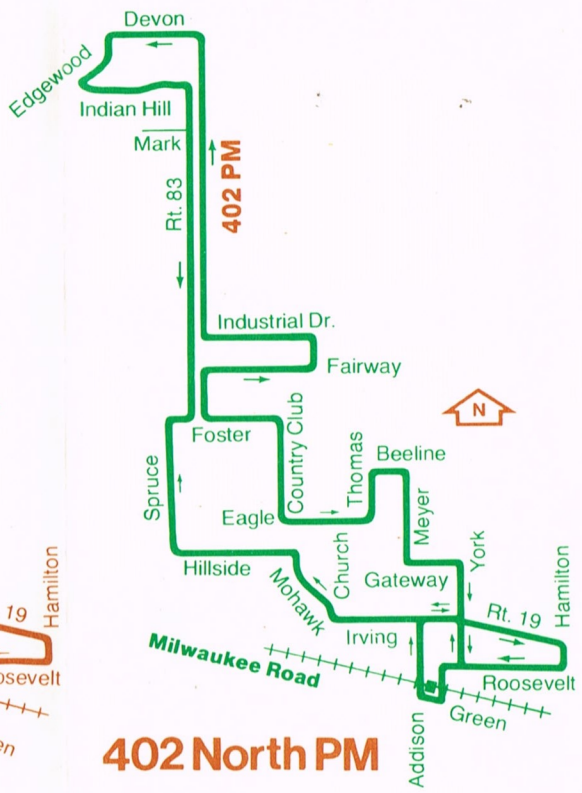

402 North AM

402 North PM

401 South AM-PM

RTA Travel Information is a 24 hour facility. For better service, call during the off-peak hours.

In Chicago;
836-7000
 In the suburbs
 toll free;
800-972-7000

Fares

401 South Bensenville

Leave Depot	Henderson & Grove	Barron & 3rd	George & John	Brentwood (A&P)	Marion & 3rd	Pine & York	Arrive Depot
3:25pm	3:30pm	3:33pm	3:37pm	3:41pm	3:46pm	3:50pm	3:54pm
3:52	3:57	4:00	4:04	4:08	4:13	4:17	4:21
4:23	4:28	4:31	4:35	4:39	4:44	4:48	4:52
4:52	4:57	5:00	5:04	5:08	5:13	5:17	5:21
5:18	5:23	5:26	5:30	5:34	5:39	5:43	5:47
5:44	5:49	5:52	5:56	6:00	6:05	6:09	6:13

402 North Bensenville

Leave Depot	Gateway & York	Country Club & Foster	Industrial & Route 83	Devon & Edgewood	Mark & Route 83	Spruce & Foster	Irving & Church	Roosevelt & Hamilton	Arrive Depot
				6:29am	6:34am	6:00am 6:39	6:05am 6:44	6:12am 6:51	6:17am 6:54
6:28am	6:34am	6:40am	6:44am	6:50	6:55	7:00	7:05	7:12	7:17
6:59	7:05	7:11	7:15	7:21	7:26	7:31	7:36	7:43	7:48
7:28	7:34	7:40	7:44	7:50	7:55	8:00	8:05	8:12	8:17
8:03	8:09	8:15	8:19						

402 North Bensenville

Leave Depot	Hamilton & Roosevelt	Irving & Church	Spruce & Hillside	Foster & Route 83	Fairway & Industrial	Edgewood & Devon	Mark & Route 83	Foster & Country Club	Gateway & York	Arrive Depot
								3:13pm 3:39pm	3:18pm 3:44pm	3:24pm 3:51
3:27pm	3:32pm	3:37pm	3:41pm	3:45pm	3:50pm	3:56pm	4:04pm	4:08	4:13	4:20
3:55	4:00	4:05	4:09	4:13	4:18	4:24	4:32	4:36	4:41	4:48
4:23	4:28	4:33	4:37	4:41	4:46	4:52	5:00	5:04	5:09	5:17
4:53	4:58	5:03	5:07	5:11	5:16	5:22	5:30	5:34	5:39	5:43
5:21	5:26	5:31	5:35	5:39	5:45	5:51				
5:48	5:53	5:58	6:02	6:06	6:11	6:17				